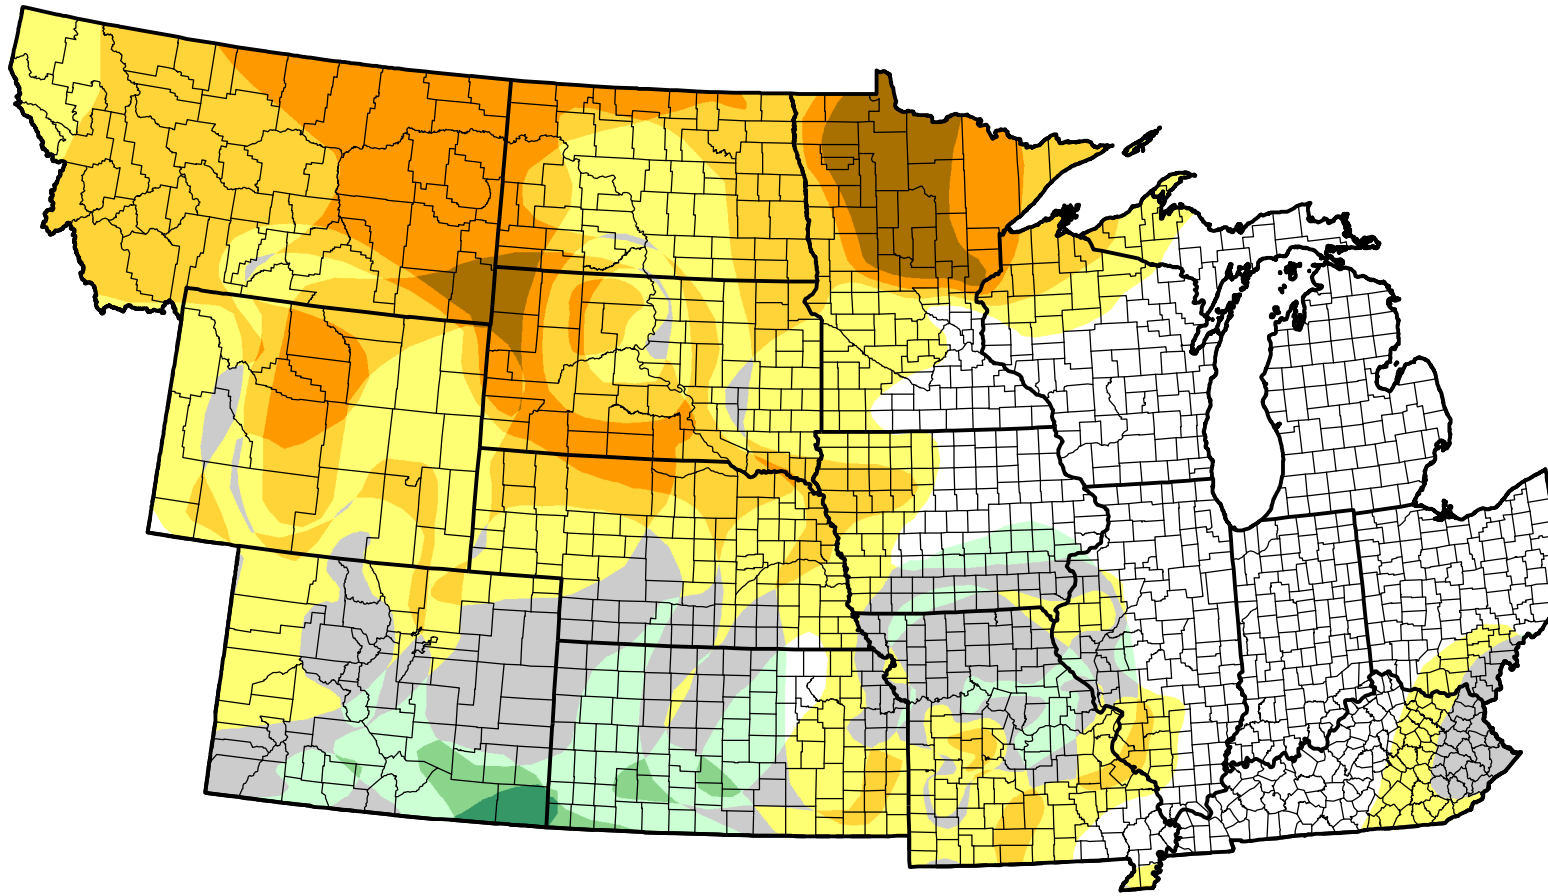

U.S. Drought Monitor Class Change - NWS Central 13 Week

August 29, 2006
compared to
June 1, 2006

droughtmonitor.unl.edu

-  5 Class Degradation
-  4 Class Degradation
-  3 Class Degradation
-  2 Class Degradation
-  1 Class Degradation
-  No Change
-  1 Class Improvement
-  2 Class Improvement
-  3 Class Improvement
-  4 Class Improvement
-  5 Class Improvement