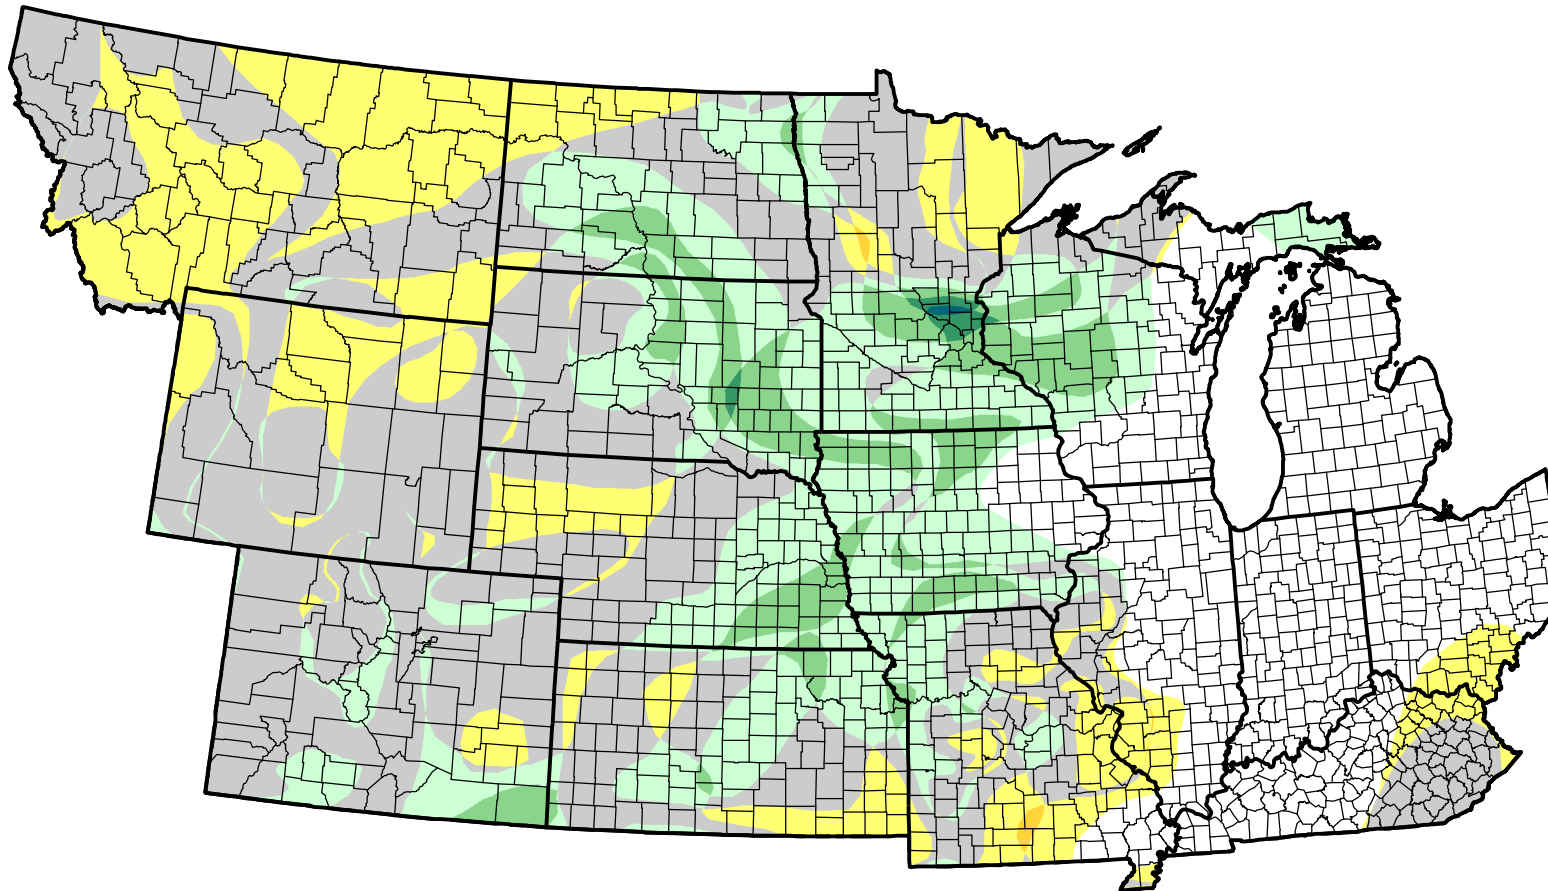

# U.S. Drought Monitor Class Change - NWS Central 4 Week

August 29, 2006  
compared to  
August 3, 2006

[droughtmonitor.unl.edu](http://droughtmonitor.unl.edu)

- |   |                     |
|---|---------------------|
|  | 5 Class Degradation |
|  | 4 Class Degradation |
|  | 3 Class Degradation |
|  | 2 Class Degradation |
|  | 1 Class Degradation |
|  | No Change           |
|  | 1 Class Improvement |
|  | 2 Class Improvement |
|  | 3 Class Improvement |
|  | 4 Class Improvement |
|  | 5 Class Improvement |