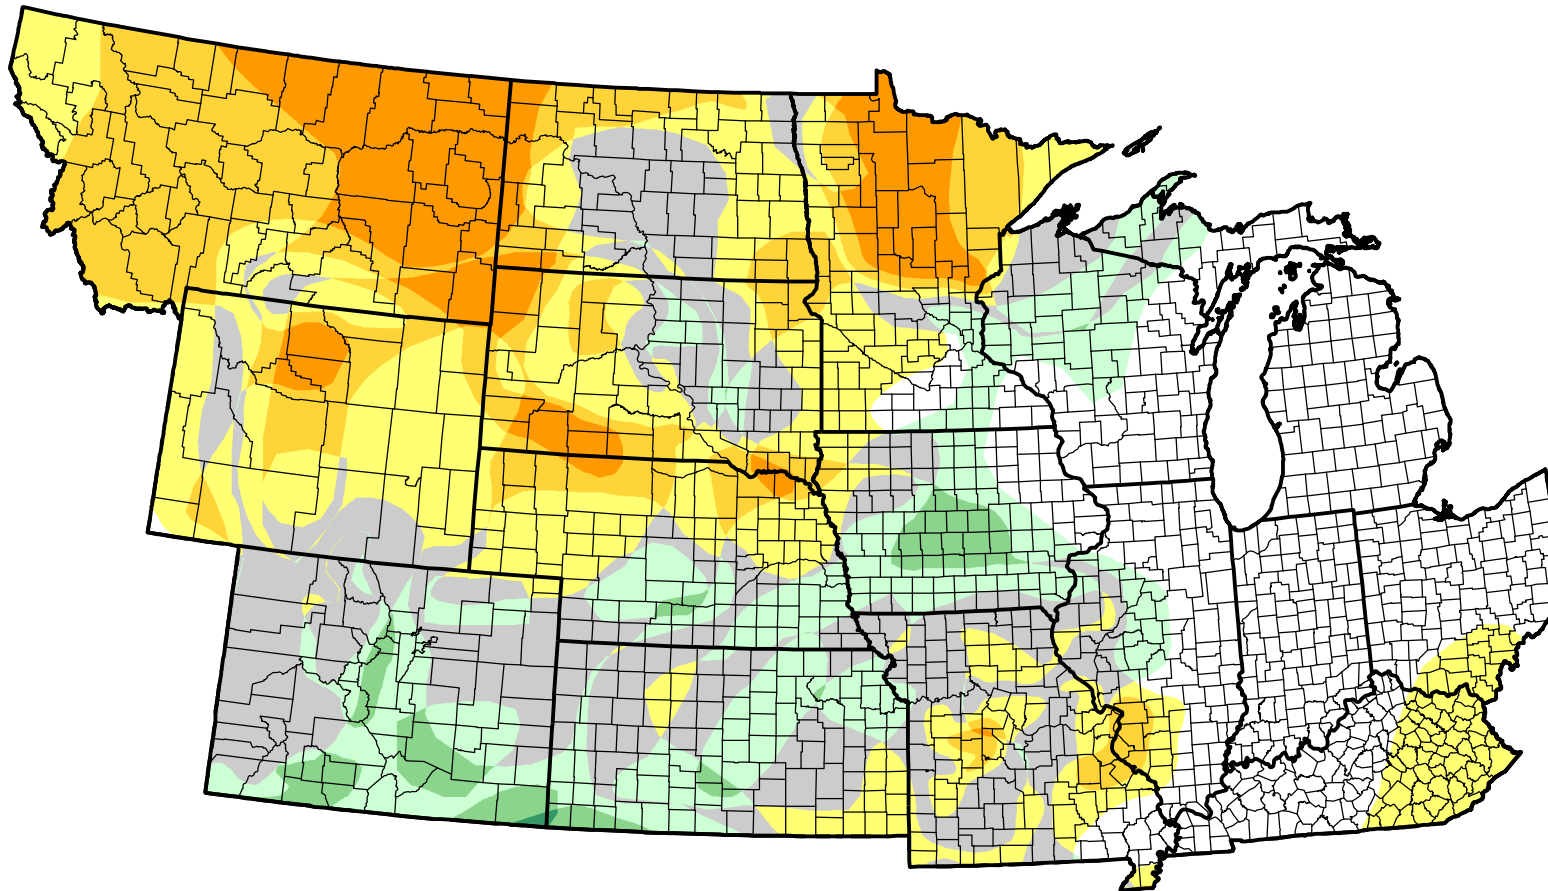

U.S. Drought Monitor Class Change - NWS Central 8 Week

August 29, 2006
compared to
July 6, 2006

droughtmonitor.unl.edu

- | | |
|---|---------------------|
|  | 5 Class Degradation |
|  | 4 Class Degradation |
|  | 3 Class Degradation |
|  | 2 Class Degradation |
|  | 1 Class Degradation |
|  | No Change |
|  | 1 Class Improvement |
|  | 2 Class Improvement |
|  | 3 Class Improvement |
|  | 4 Class Improvement |
|  | 5 Class Improvement |