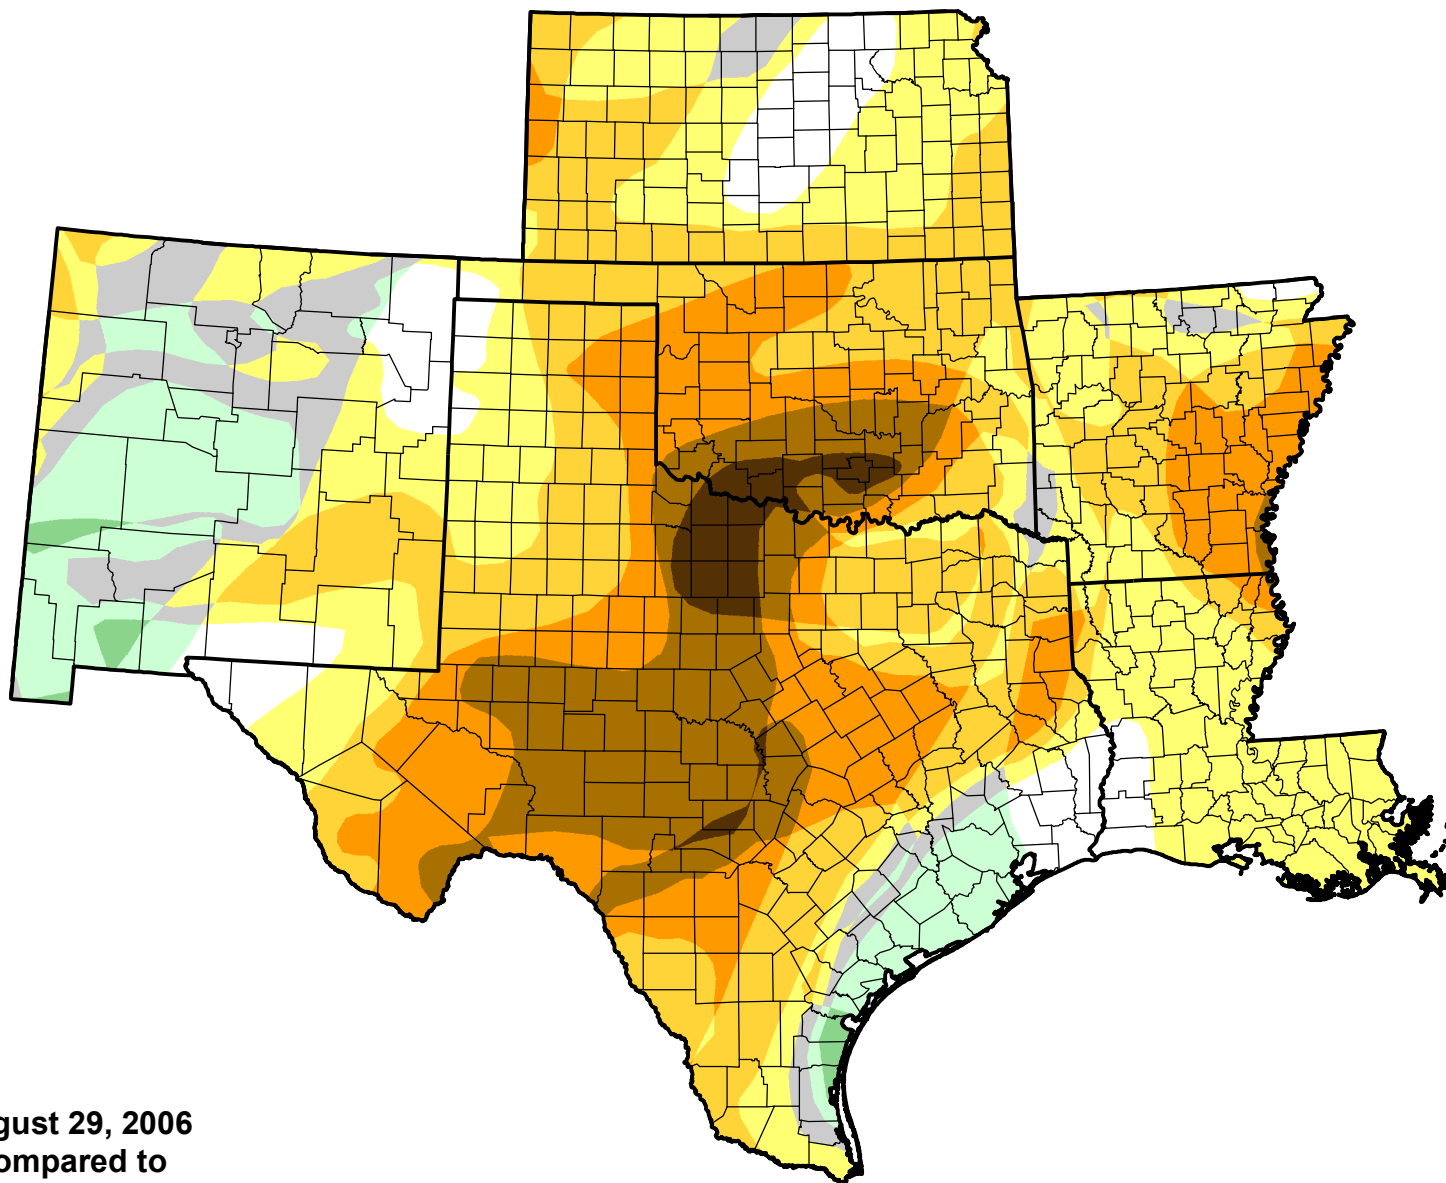

U.S. Drought Monitor Class Change - SCIPP

Start of Water Year

August 29, 2006
compared to
September 29, 2005

-  5 Class Degradation
-  4 Class Degradation
-  3 Class Degradation
-  2 Class Degradation
-  1 Class Degradation
-  No Change
-  1 Class Improvement
-  2 Class Improvement
-  3 Class Improvement
-  4 Class Improvement
-  5 Class Improvement