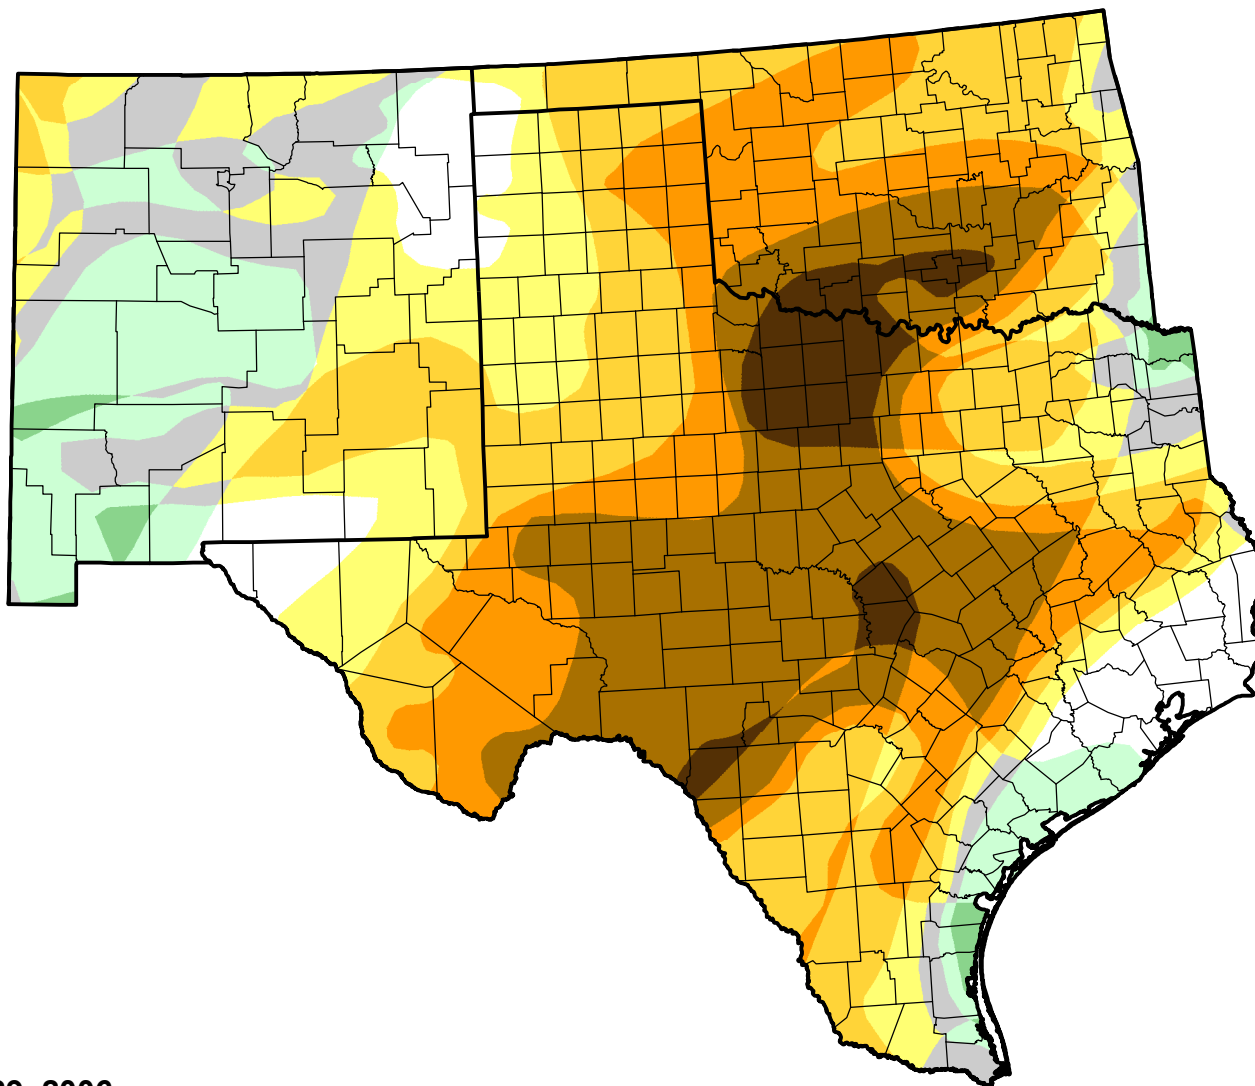

# U.S. Drought Monitor Class Change - Southern Plains RDEWS

## 52 Week

August 29, 2006  
compared to  
September 1, 2005

[droughtmonitor.unl.edu](http://droughtmonitor.unl.edu)

-  5 Class Degradation
-  4 Class Degradation
-  3 Class Degradation
-  2 Class Degradation
-  1 Class Degradation
-  No Change
-  1 Class Improvement
-  2 Class Improvement
-  3 Class Improvement
-  4 Class Improvement
-  5 Class Improvement