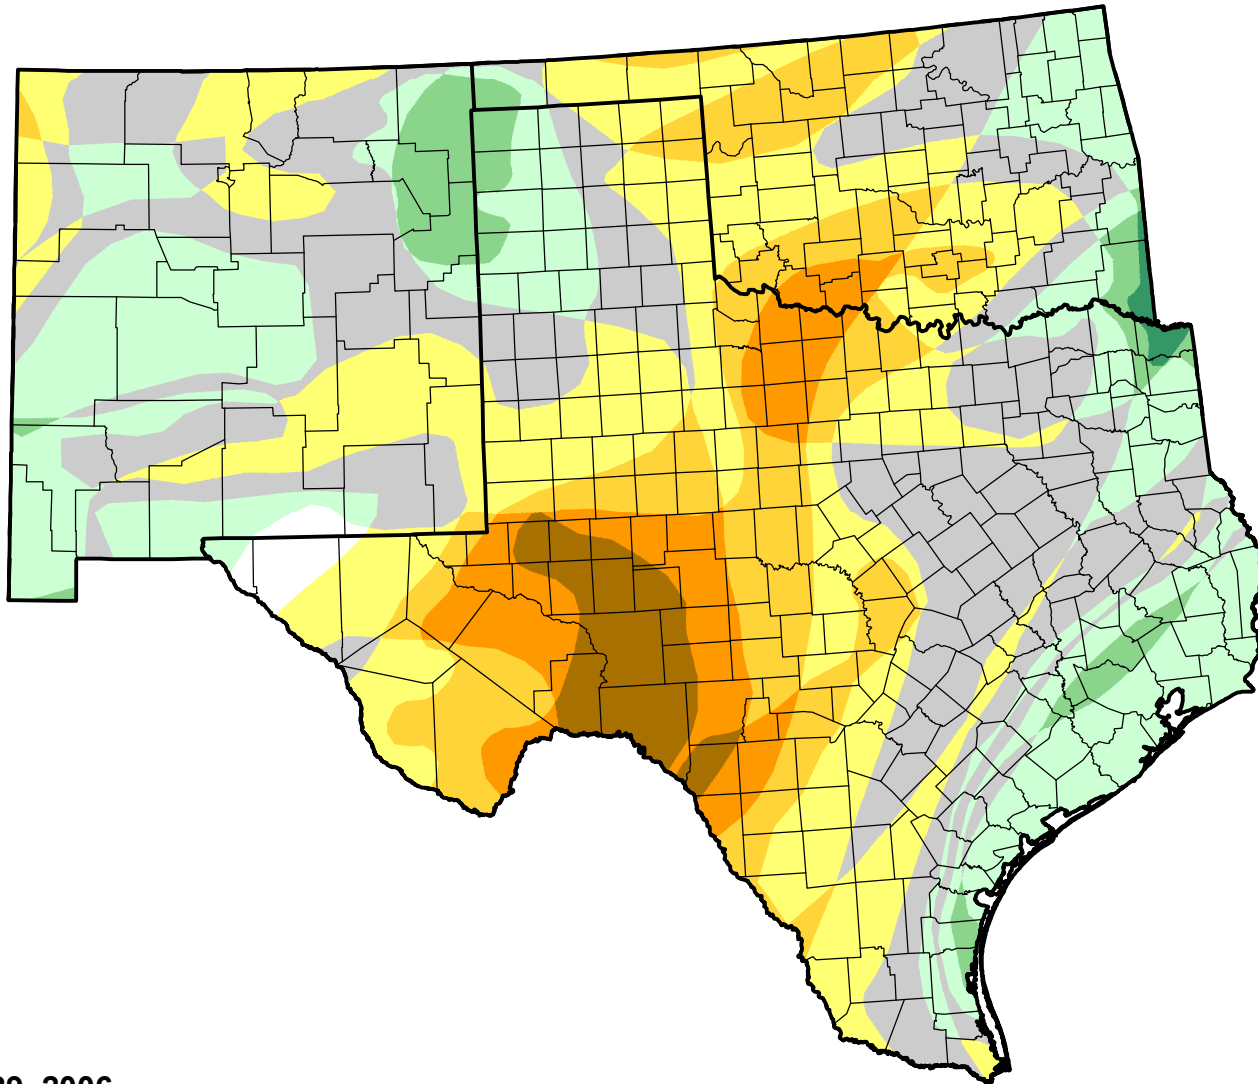

U.S. Drought Monitor Class Change - Southern Plains RDEWS

Start of Calendar Year

August 29, 2006
compared to
January 5, 2006

droughtmonitor.unl.edu

-  5 Class Degradation
-  4 Class Degradation
-  3 Class Degradation
-  2 Class Degradation
-  1 Class Degradation
-  No Change
-  1 Class Improvement
-  2 Class Improvement
-  3 Class Improvement
-  4 Class Improvement
-  5 Class Improvement