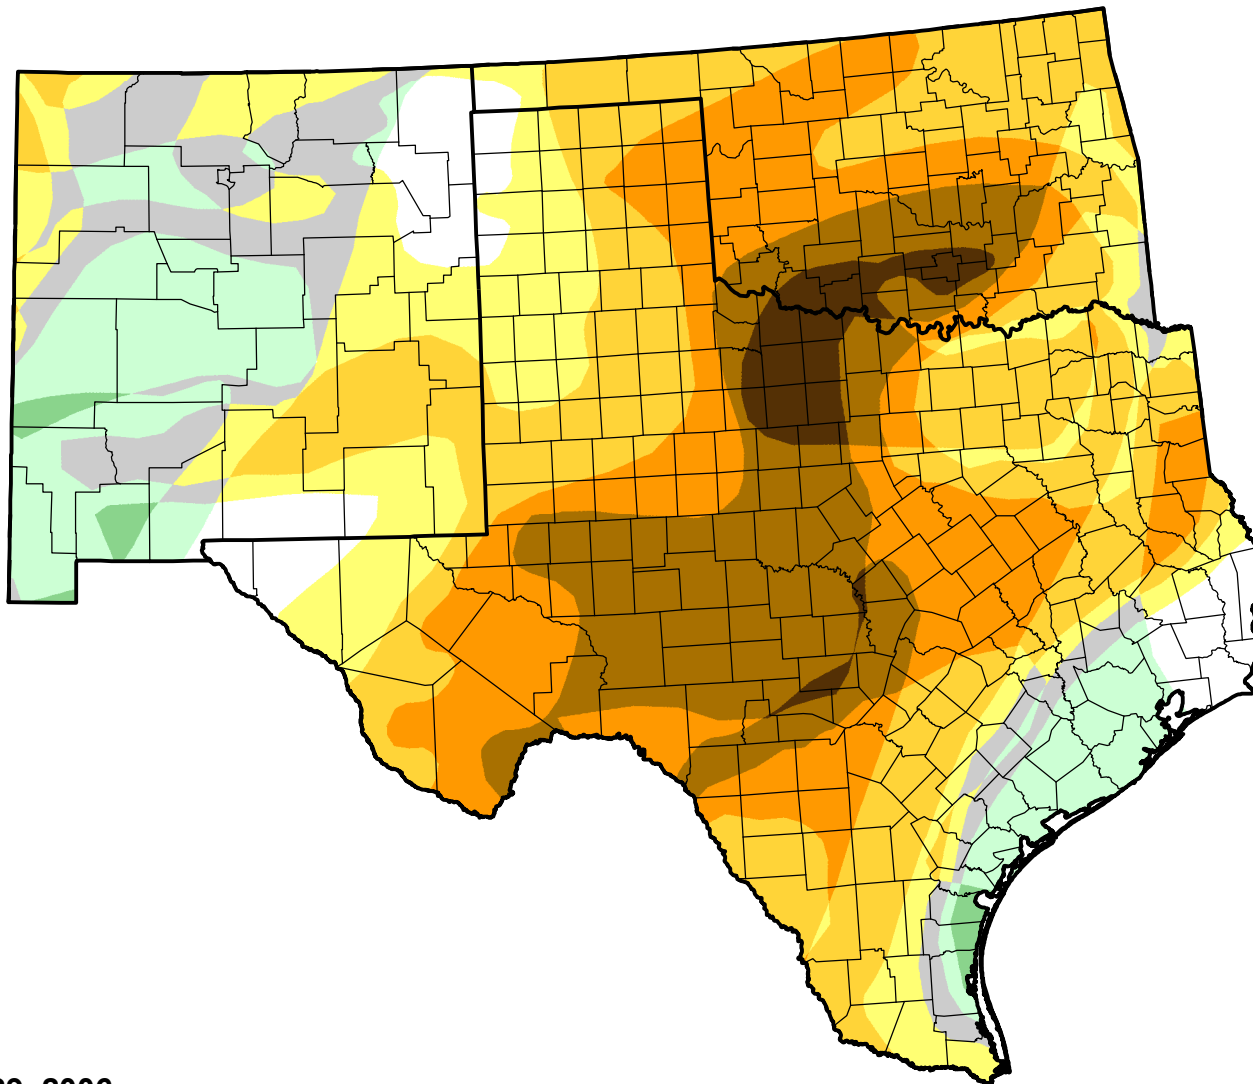

U.S. Drought Monitor Class Change - Southern Plains RDEWS

Start of Water Year

August 29, 2006
compared to
September 29, 2005

droughtmonitor.unl.edu

-  5 Class Degradation
-  4 Class Degradation
-  3 Class Degradation
-  2 Class Degradation
-  1 Class Degradation
-  No Change
-  1 Class Improvement
-  2 Class Improvement
-  3 Class Improvement
-  4 Class Improvement
-  5 Class Improvement