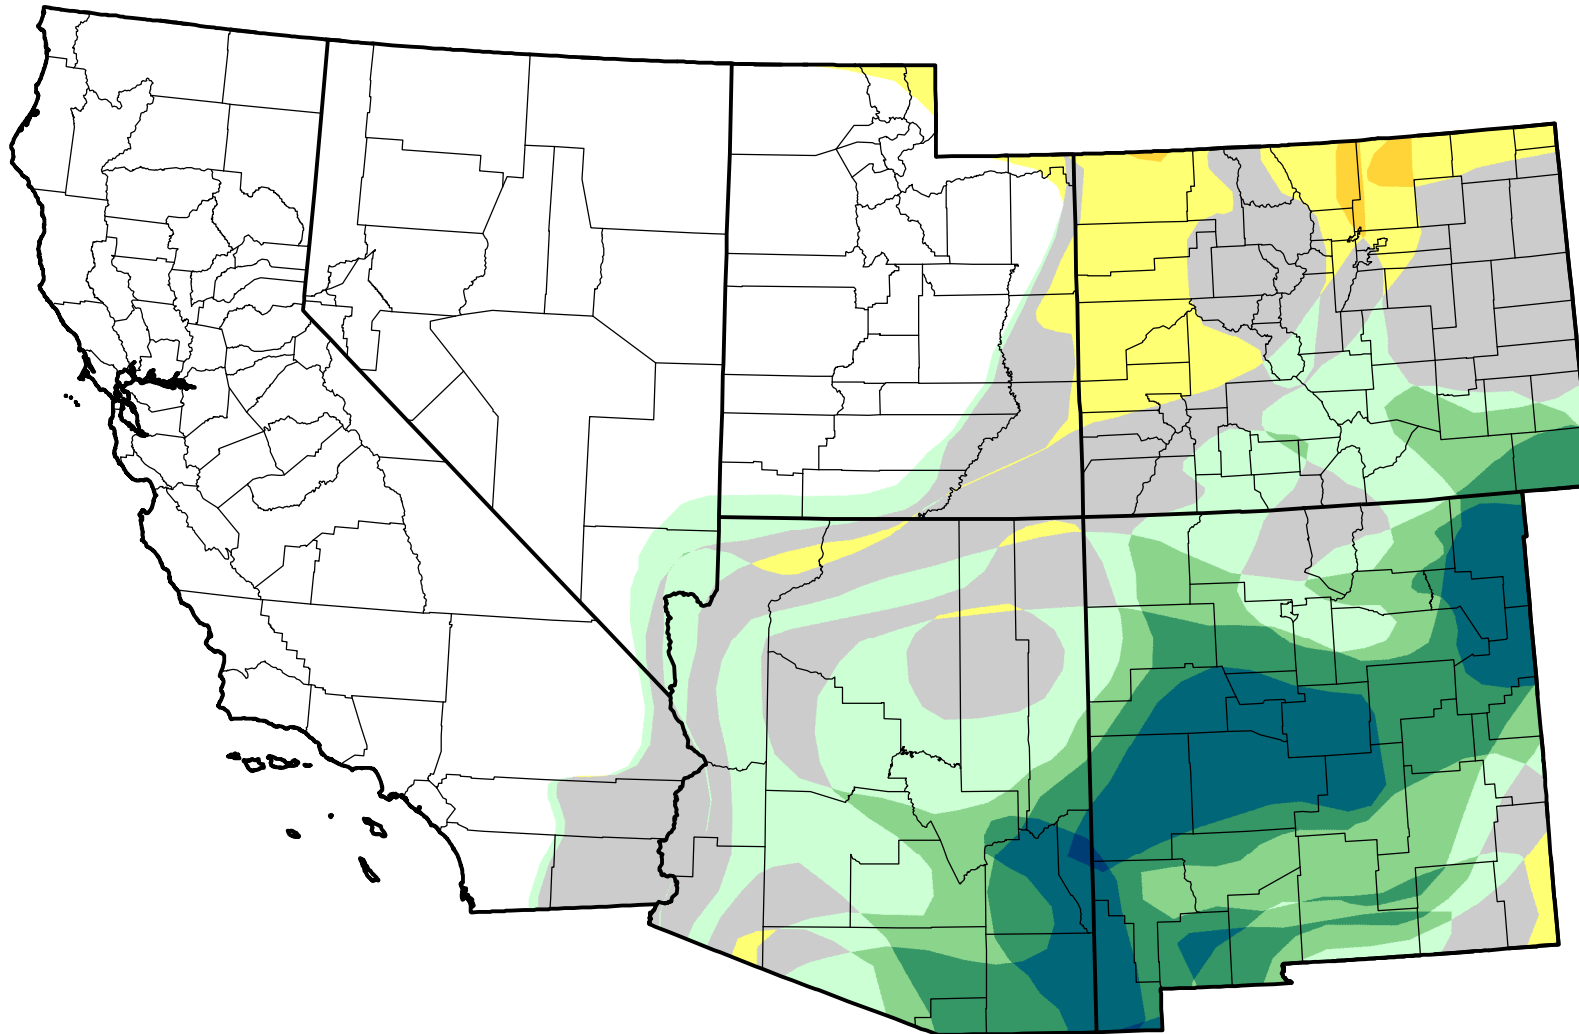

U.S. Drought Monitor Class Change - Southwest 13 Week

August 29, 2006
compared to
June 1, 2006

droughtmonitor.unl.edu

-  5 Class Degradation
-  4 Class Degradation
-  3 Class Degradation
-  2 Class Degradation
-  1 Class Degradation
-  No Change
-  1 Class Improvement
-  2 Class Improvement
-  3 Class Improvement
-  4 Class Improvement
-  5 Class Improvement