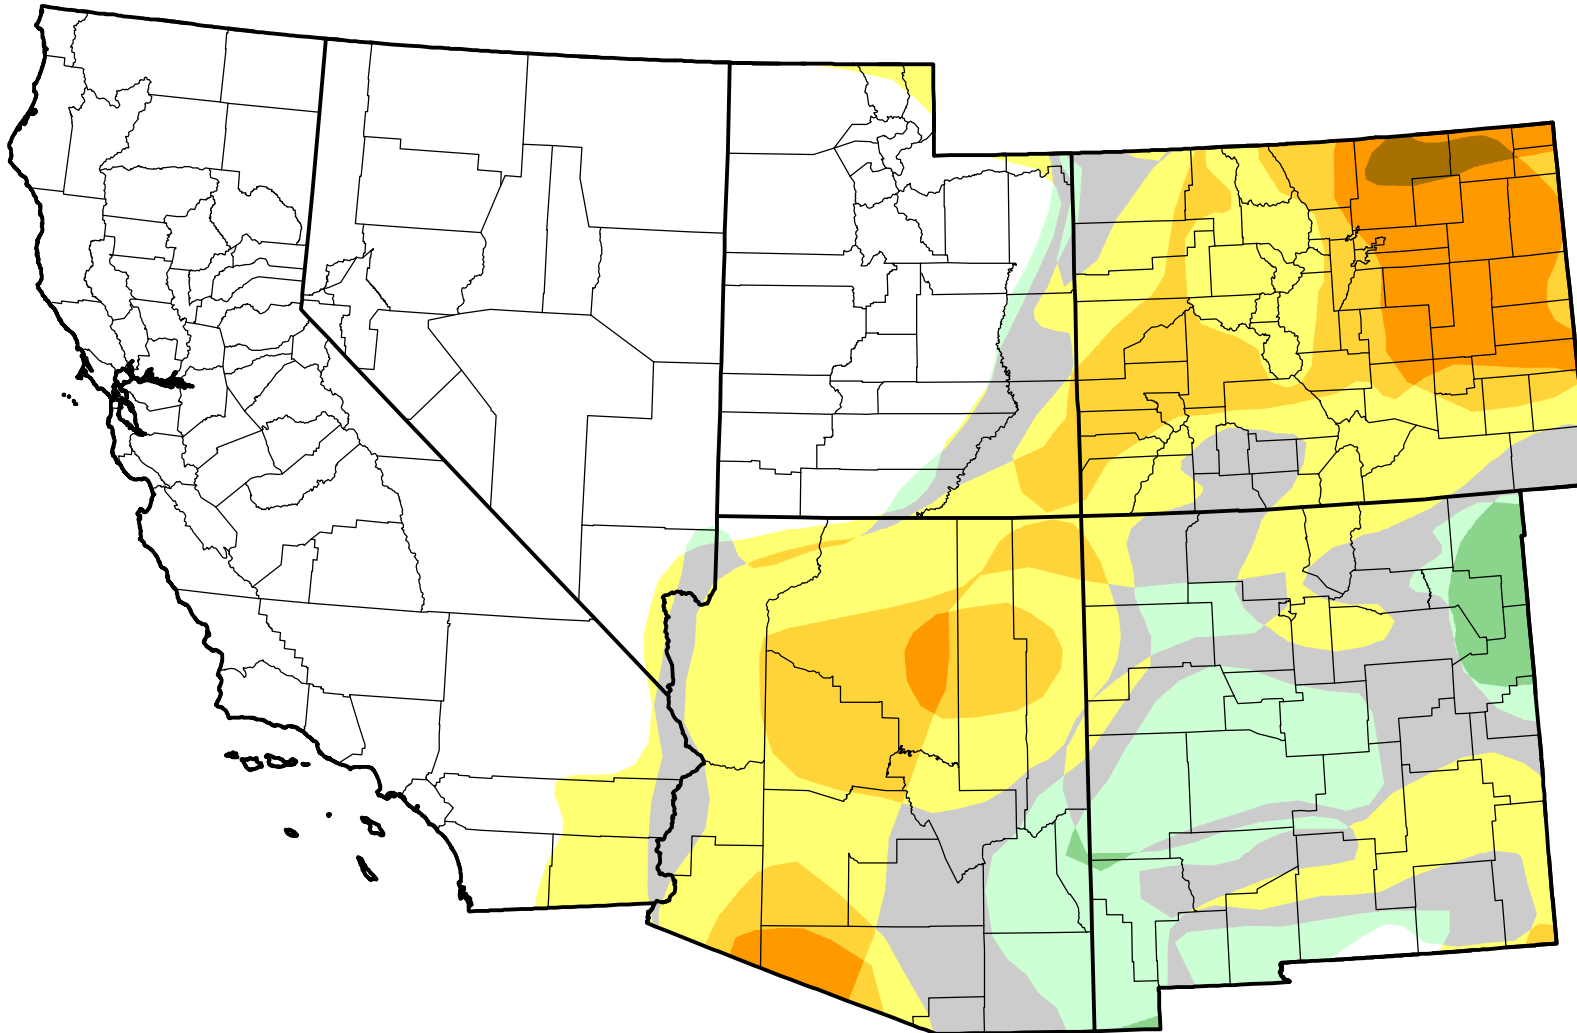

U.S. Drought Monitor Class Change - Southwest

Start of Calendar Year

August 29, 2006
compared to
January 5, 2006

droughtmonitor.unl.edu

-  5 Class Degradation
-  4 Class Degradation
-  3 Class Degradation
-  2 Class Degradation
-  1 Class Degradation
-  No Change
-  1 Class Improvement
-  2 Class Improvement
-  3 Class Improvement
-  4 Class Improvement
-  5 Class Improvement