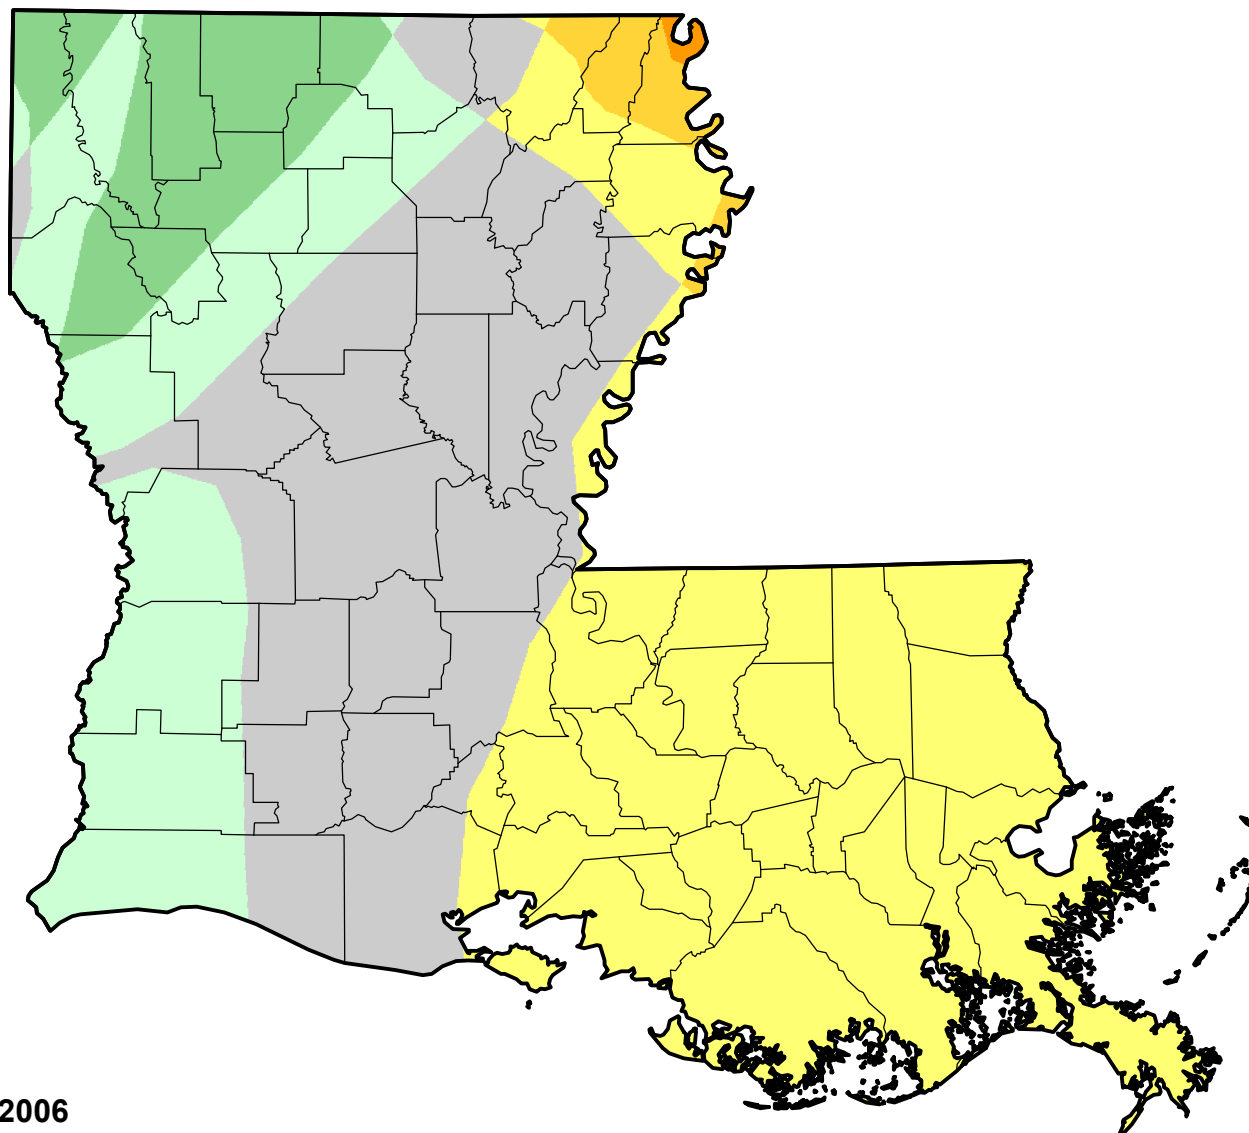

U.S. Drought Monitor Class Change - Louisiana

Start of Calendar Year

September 5, 2006
compared to
January 5, 2006

droughtmonitor.unl.edu

-  5 Class Degradation
-  4 Class Degradation
-  3 Class Degradation
-  2 Class Degradation
-  1 Class Degradation
-  No Change
-  1 Class Improvement
-  2 Class Improvement
-  3 Class Improvement
-  4 Class Improvement
-  5 Class Improvement