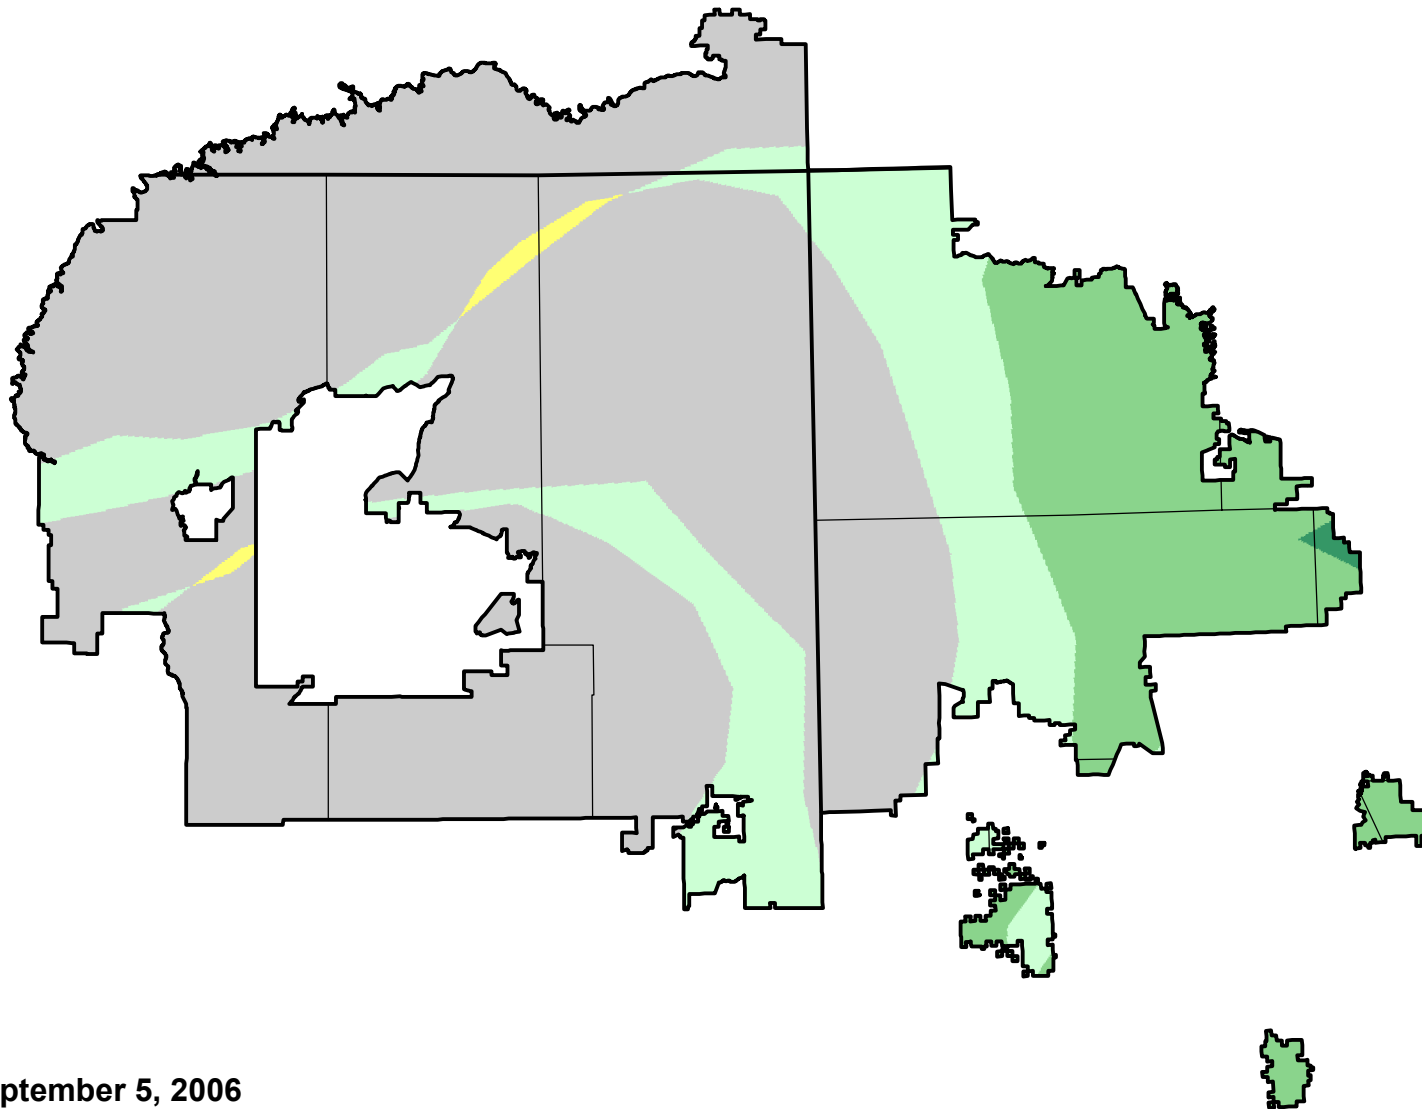

U.S. Drought Monitor Class Change - Navajo

8 Week

September 5, 2006
compared to
July 13, 2006

droughtmonitor.unl.edu

- | | |
|---|---------------------|
|  | 5 Class Degradation |
|  | 4 Class Degradation |
|  | 3 Class Degradation |
|  | 2 Class Degradation |
|  | 1 Class Degradation |
|  | No Change |
|  | 1 Class Improvement |
|  | 2 Class Improvement |
|  | 3 Class Improvement |
|  | 4 Class Improvement |
|  | 5 Class Improvement |