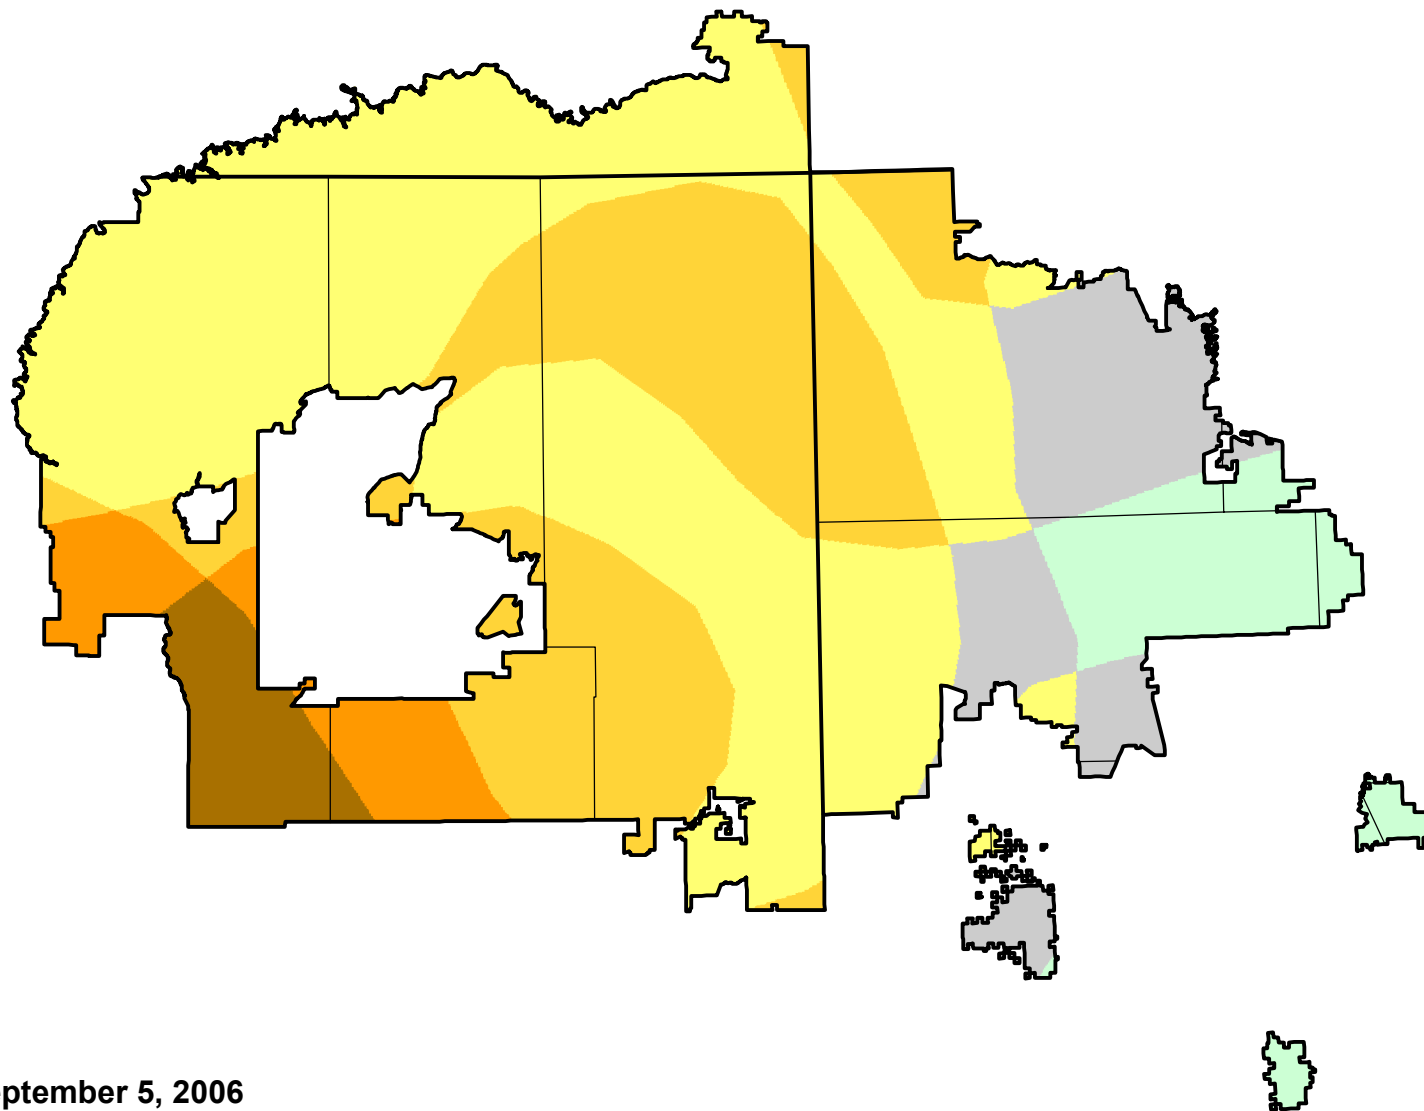

U.S. Drought Monitor Class Change - Navajo

Start of Water Year

September 5, 2006
compared to
September 29, 2005

droughtmonitor.unl.edu

- | | |
|---------------------------------------------------------------------------------------|---------------------|
|  | 5 Class Degradation |
|  | 4 Class Degradation |
|  | 3 Class Degradation |
|  | 2 Class Degradation |
|  | 1 Class Degradation |
|  | No Change |
|  | 1 Class Improvement |
|  | 2 Class Improvement |
|  | 3 Class Improvement |
|  | 4 Class Improvement |
|  | 5 Class Improvement |