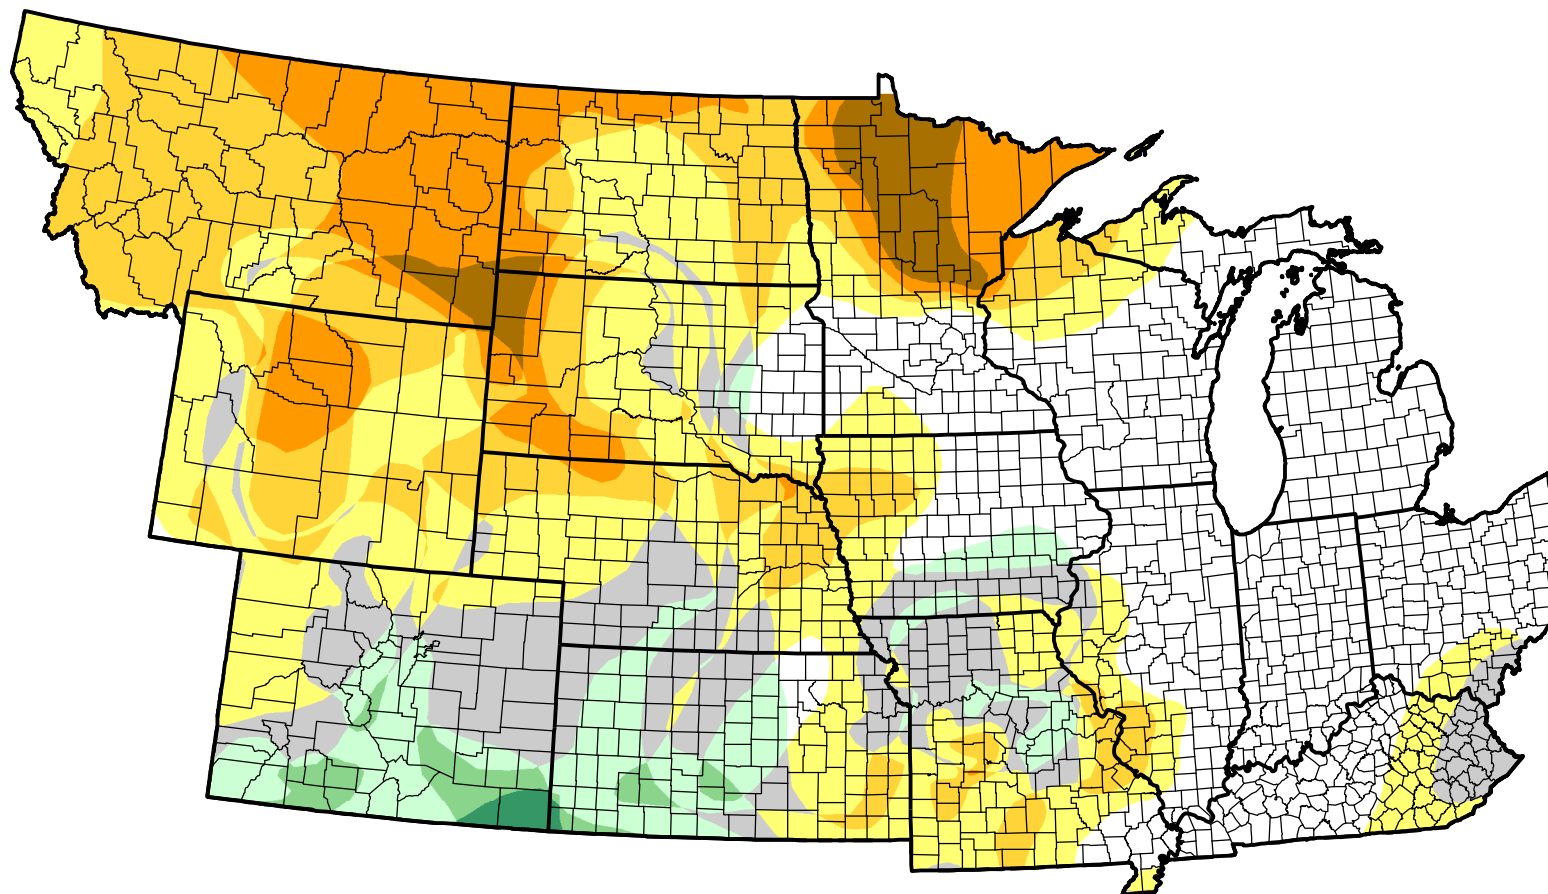

U.S. Drought Monitor Class Change - NWS Central 13 Week

-  5 Class Degradation
-  4 Class Degradation
-  3 Class Degradation
-  2 Class Degradation
-  1 Class Degradation
-  No Change
-  1 Class Improvement
-  2 Class Improvement
-  3 Class Improvement
-  4 Class Improvement
-  5 Class Improvement

September 5, 2006
compared to
June 8, 2006

droughtmonitor.unl.edu