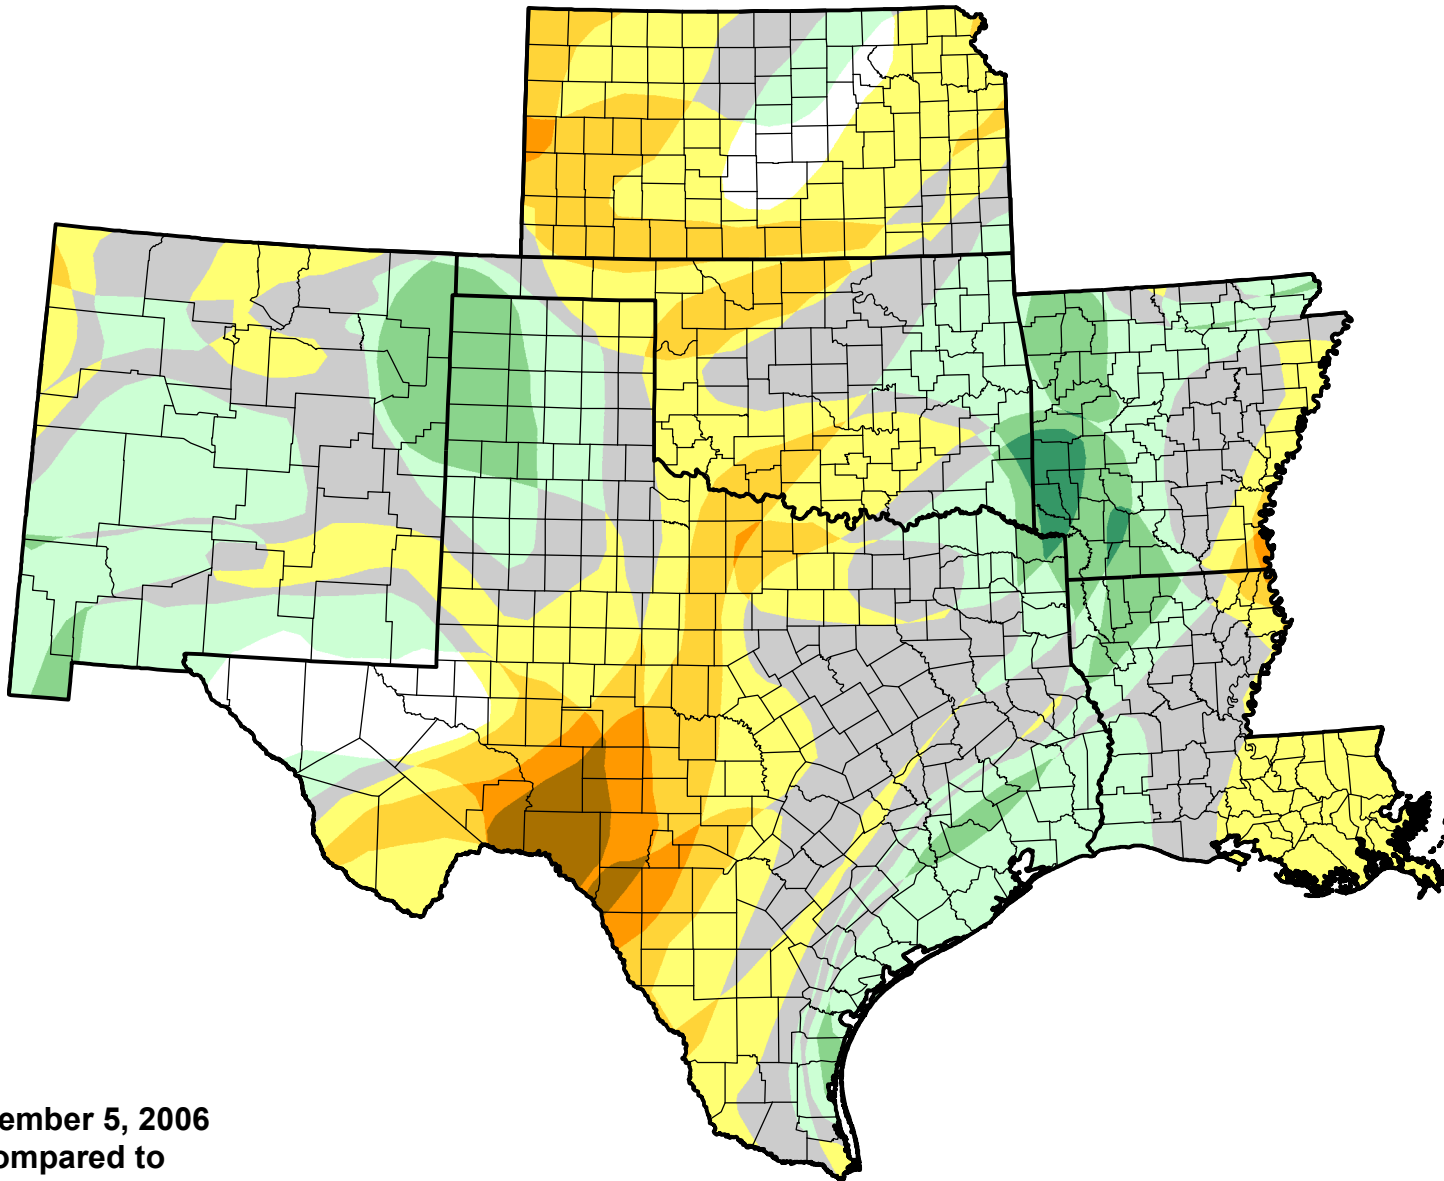

U.S. Drought Monitor Class Change - SCIPP

Start of Calendar Year

-  5 Class Degradation
-  4 Class Degradation
-  3 Class Degradation
-  2 Class Degradation
-  1 Class Degradation
-  No Change
-  1 Class Improvement
-  2 Class Improvement
-  3 Class Improvement
-  4 Class Improvement
-  5 Class Improvement

September 5, 2006
compared to
January 5, 2006

droughtmonitor.unl.edu