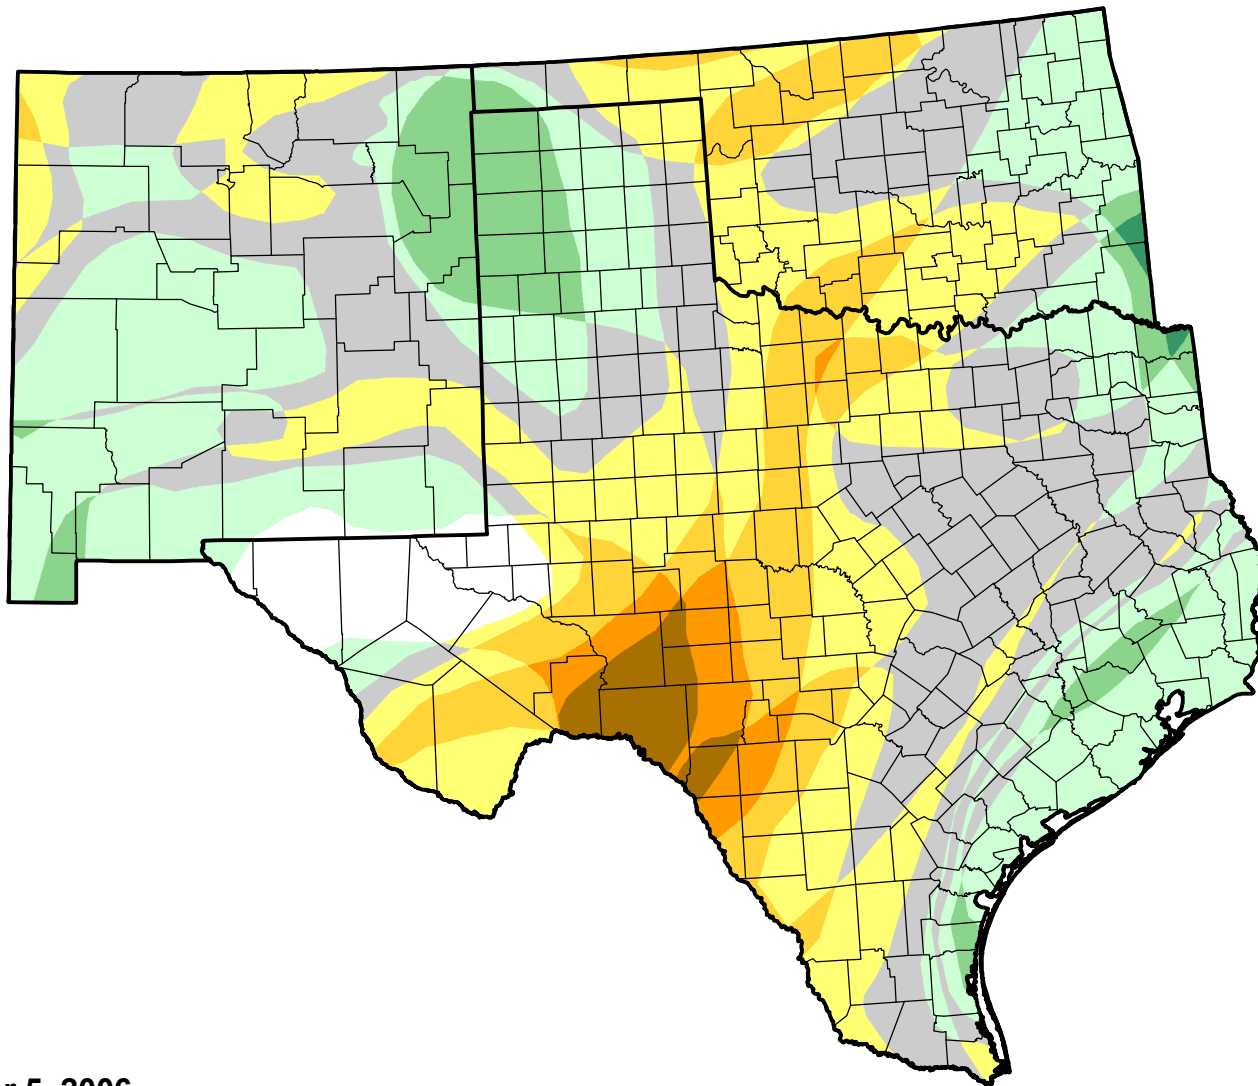

U.S. Drought Monitor Class Change - Southern Plains RDEWS

Start of Calendar Year

September 5, 2006
compared to
January 5, 2006

droughtmonitor.unl.edu

-  5 Class Degradation
-  4 Class Degradation
-  3 Class Degradation
-  2 Class Degradation
-  1 Class Degradation
-  No Change
-  1 Class Improvement
-  2 Class Improvement
-  3 Class Improvement
-  4 Class Improvement
-  5 Class Improvement