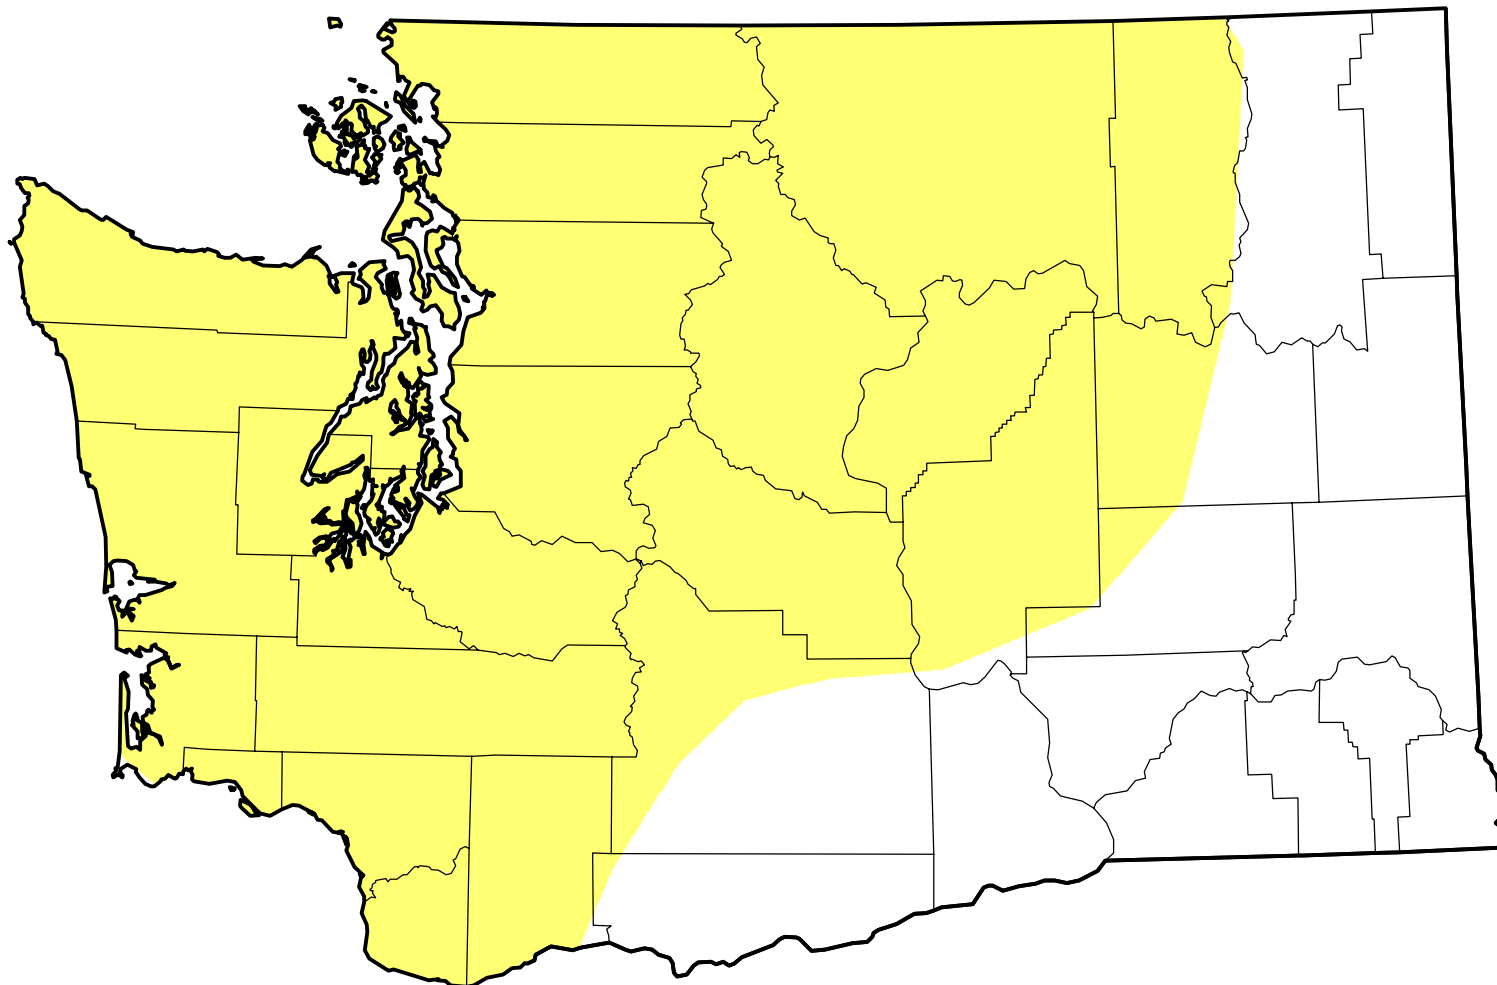

U.S. Drought Monitor Class Change - Washington

26 Week

September 5, 2006
compared to
March 9, 2006

droughtmonitor.unl.edu