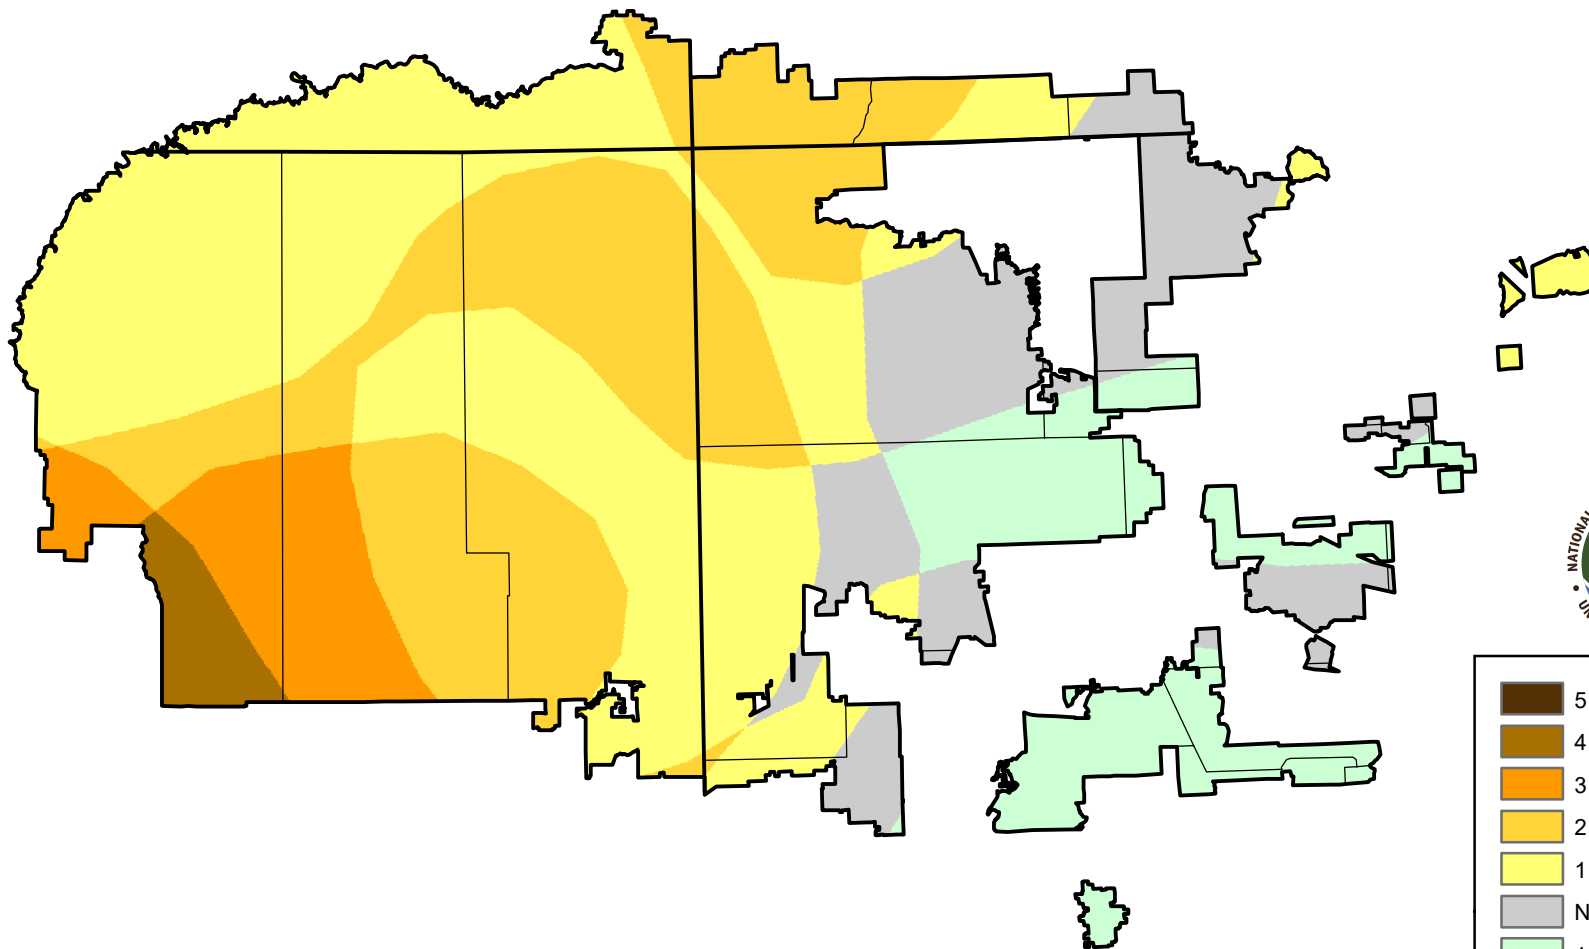

U.S. Drought Monitor Class Change - 4 Corners

52 Week

September 12, 2006
compared to
September 15, 2005

droughtmonitor.unl.edu

-  5 Class Degradation
-  4 Class Degradation
-  3 Class Degradation
-  2 Class Degradation
-  1 Class Degradation
-  No Change
-  1 Class Improvement
-  2 Class Improvement
-  3 Class Improvement
-  4 Class Improvement
-  5 Class Improvement