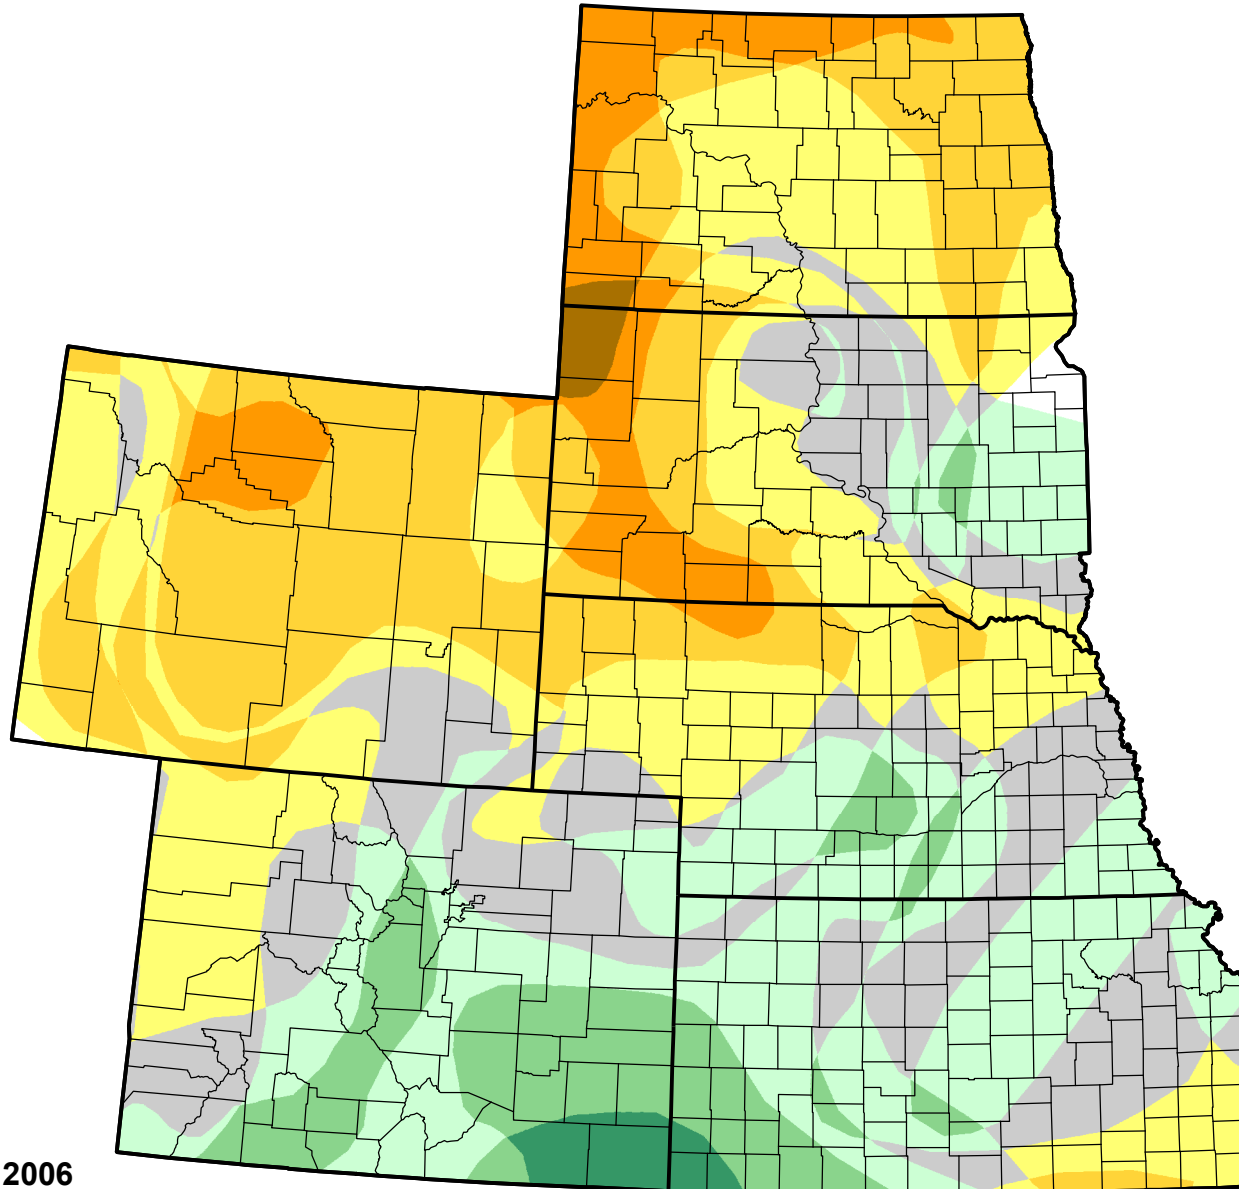

U.S. Drought Monitor Class Change - High Plains

13 Week

September 12, 2006
compared to
June 15, 2006

droughtmonitor.unl.edu

-  5 Class Degradation
-  4 Class Degradation
-  3 Class Degradation
-  2 Class Degradation
-  1 Class Degradation
-  No Change
-  1 Class Improvement
-  2 Class Improvement
-  3 Class Improvement
-  4 Class Improvement
-  5 Class Improvement