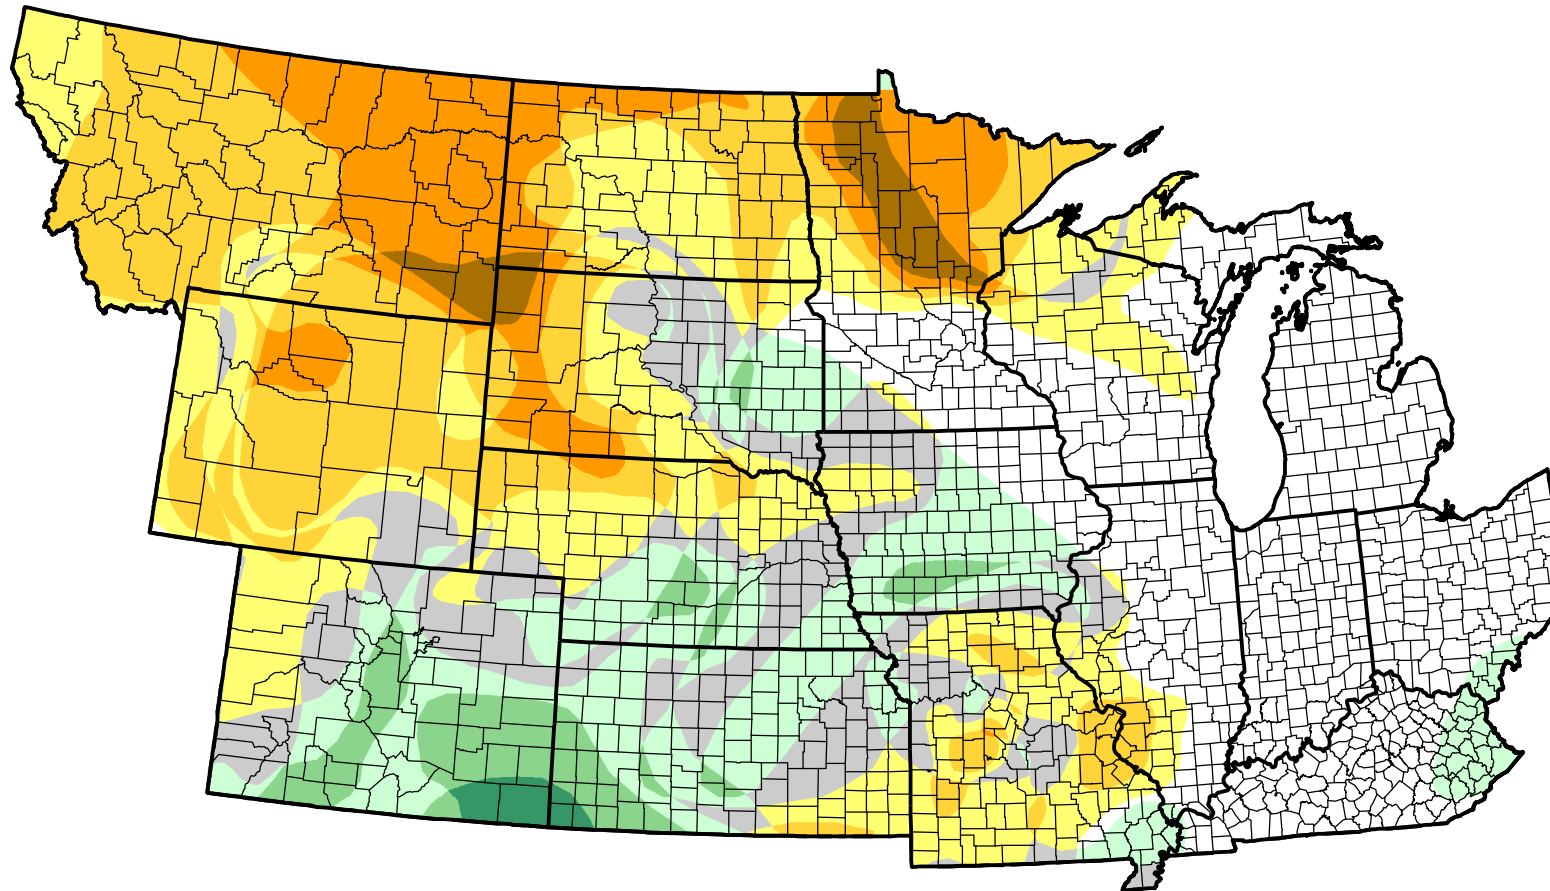

U.S. Drought Monitor Class Change - NWS Central 13 Week

September 12, 2006
compared to
June 15, 2006

droughtmonitor.unl.edu

-  5 Class Degradation
-  4 Class Degradation
-  3 Class Degradation
-  2 Class Degradation
-  1 Class Degradation
-  No Change
-  1 Class Improvement
-  2 Class Improvement
-  3 Class Improvement
-  4 Class Improvement
-  5 Class Improvement