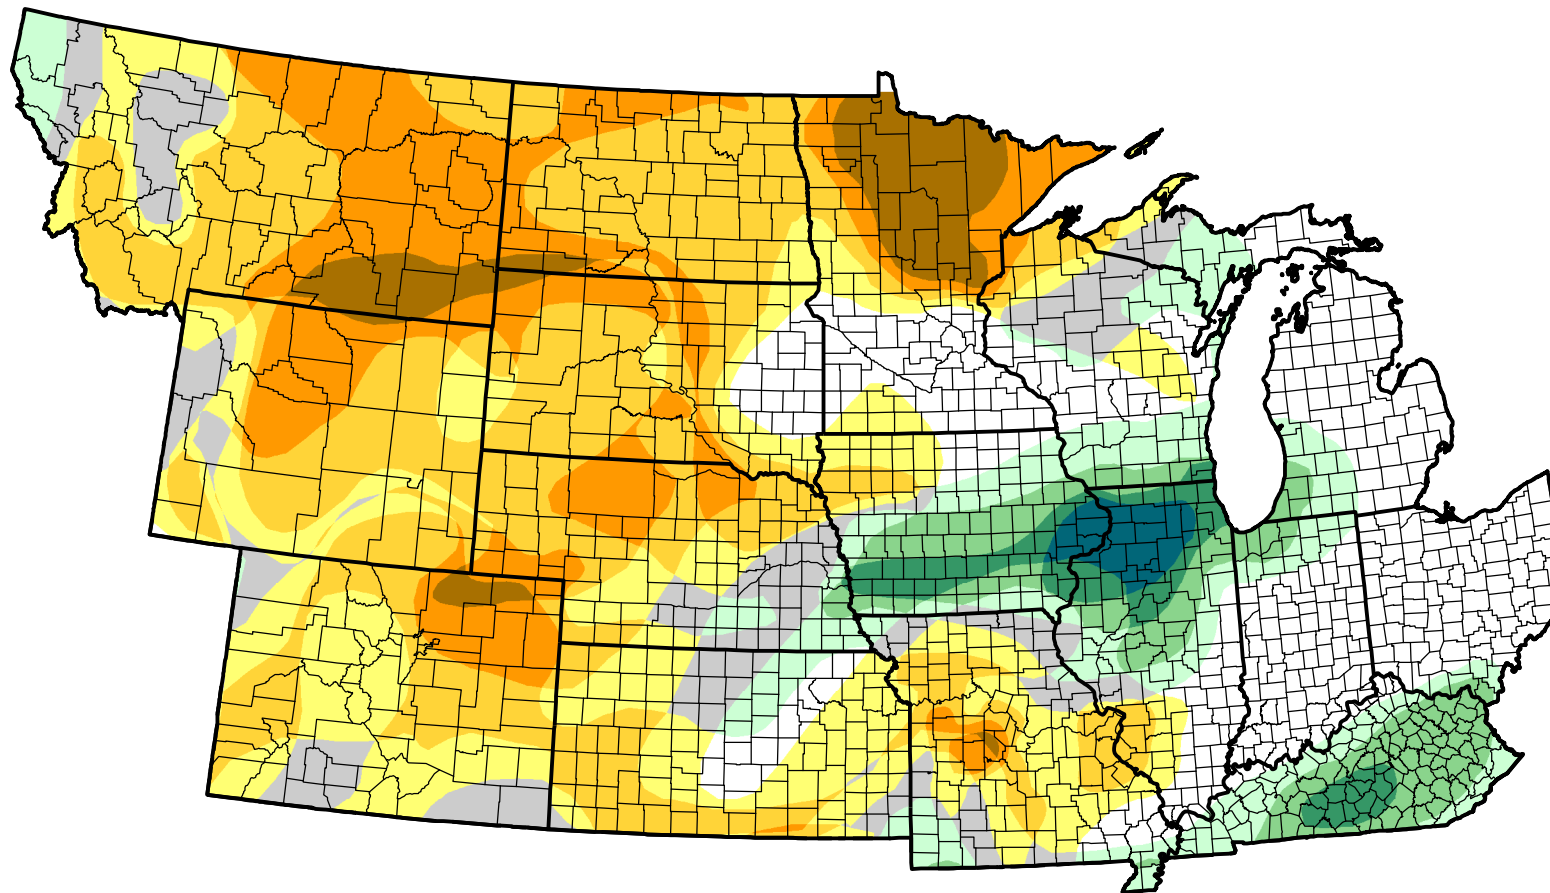

U.S. Drought Monitor Class Change - NWS Central Start of Calendar Year

September 12, 2006
compared to
January 5, 2006

droughtmonitor.unl.edu

-  5 Class Degradation
-  4 Class Degradation
-  3 Class Degradation
-  2 Class Degradation
-  1 Class Degradation
-  No Change
-  1 Class Improvement
-  2 Class Improvement
-  3 Class Improvement
-  4 Class Improvement
-  5 Class Improvement