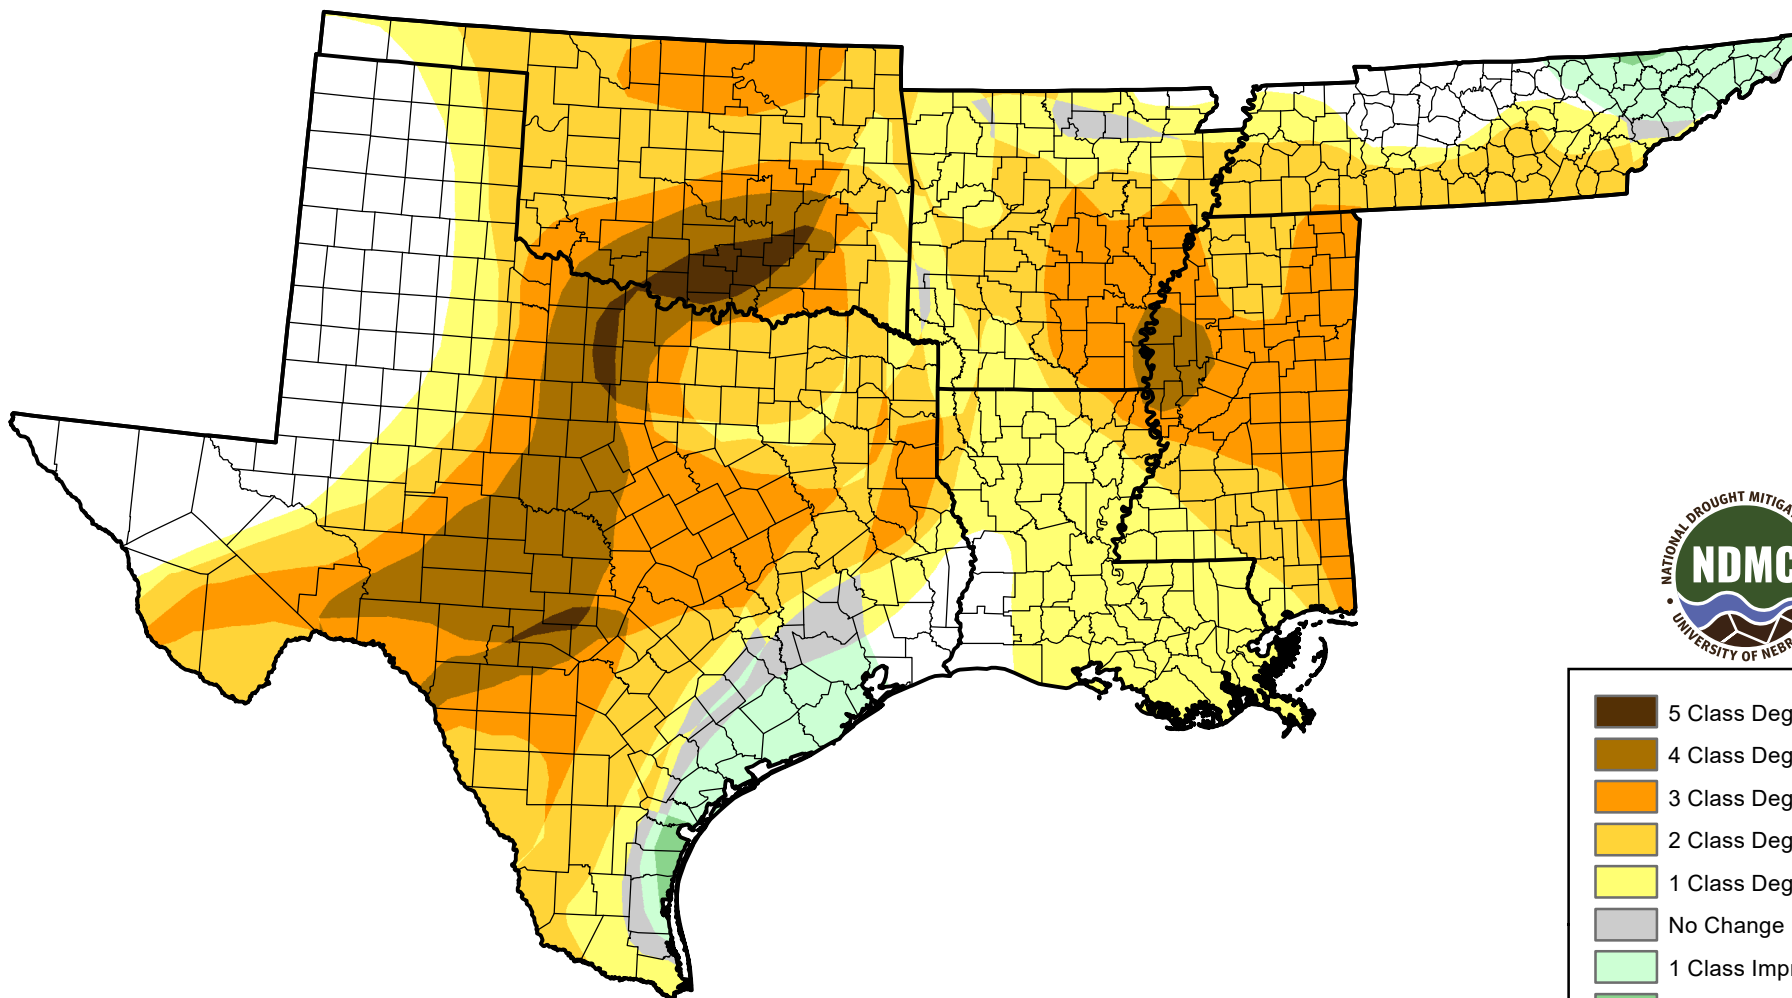

# U.S. Drought Monitor Class Change - South

## Start of Water Year

September 12, 2006  
compared to  
September 29, 2005

[droughtmonitor.unl.edu](http://droughtmonitor.unl.edu)

-  5 Class Degradation
-  4 Class Degradation
-  3 Class Degradation
-  2 Class Degradation
-  1 Class Degradation
-  No Change
-  1 Class Improvement
-  2 Class Improvement
-  3 Class Improvement
-  4 Class Improvement
-  5 Class Improvement