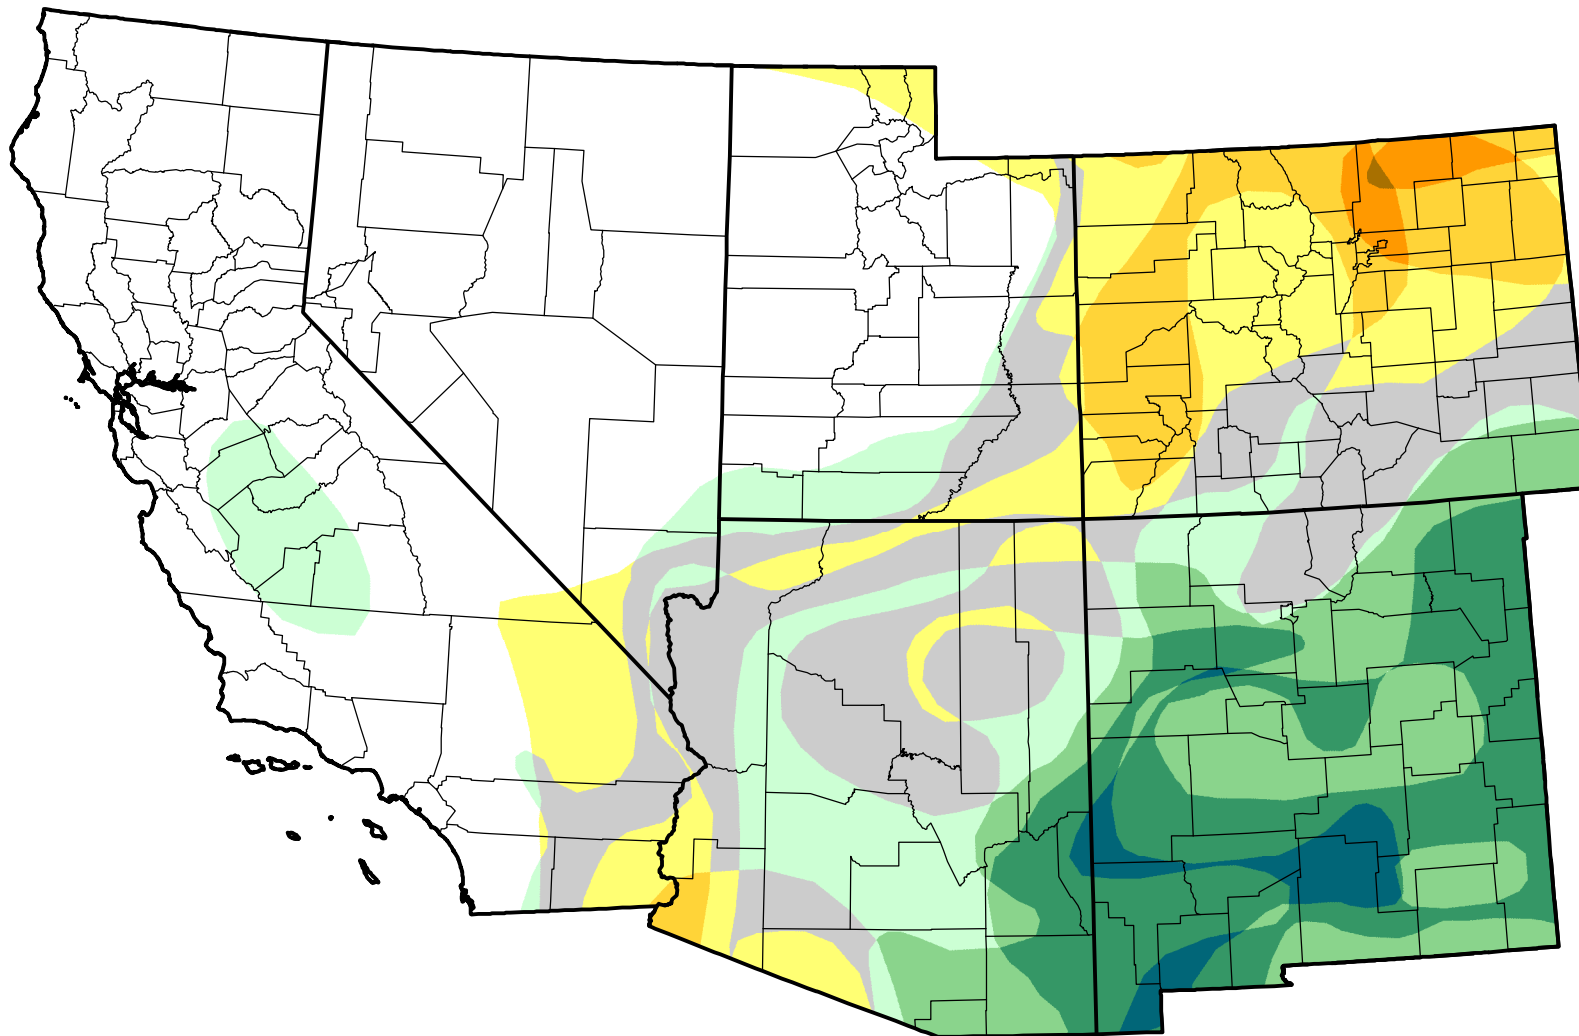

U.S. Drought Monitor Class Change - Southwest

26 Week

September 12, 2006
compared to
March 16, 2006

droughtmonitor.unl.edu

-  5 Class Degradation
-  4 Class Degradation
-  3 Class Degradation
-  2 Class Degradation
-  1 Class Degradation
-  No Change
-  1 Class Improvement
-  2 Class Improvement
-  3 Class Improvement
-  4 Class Improvement
-  5 Class Improvement