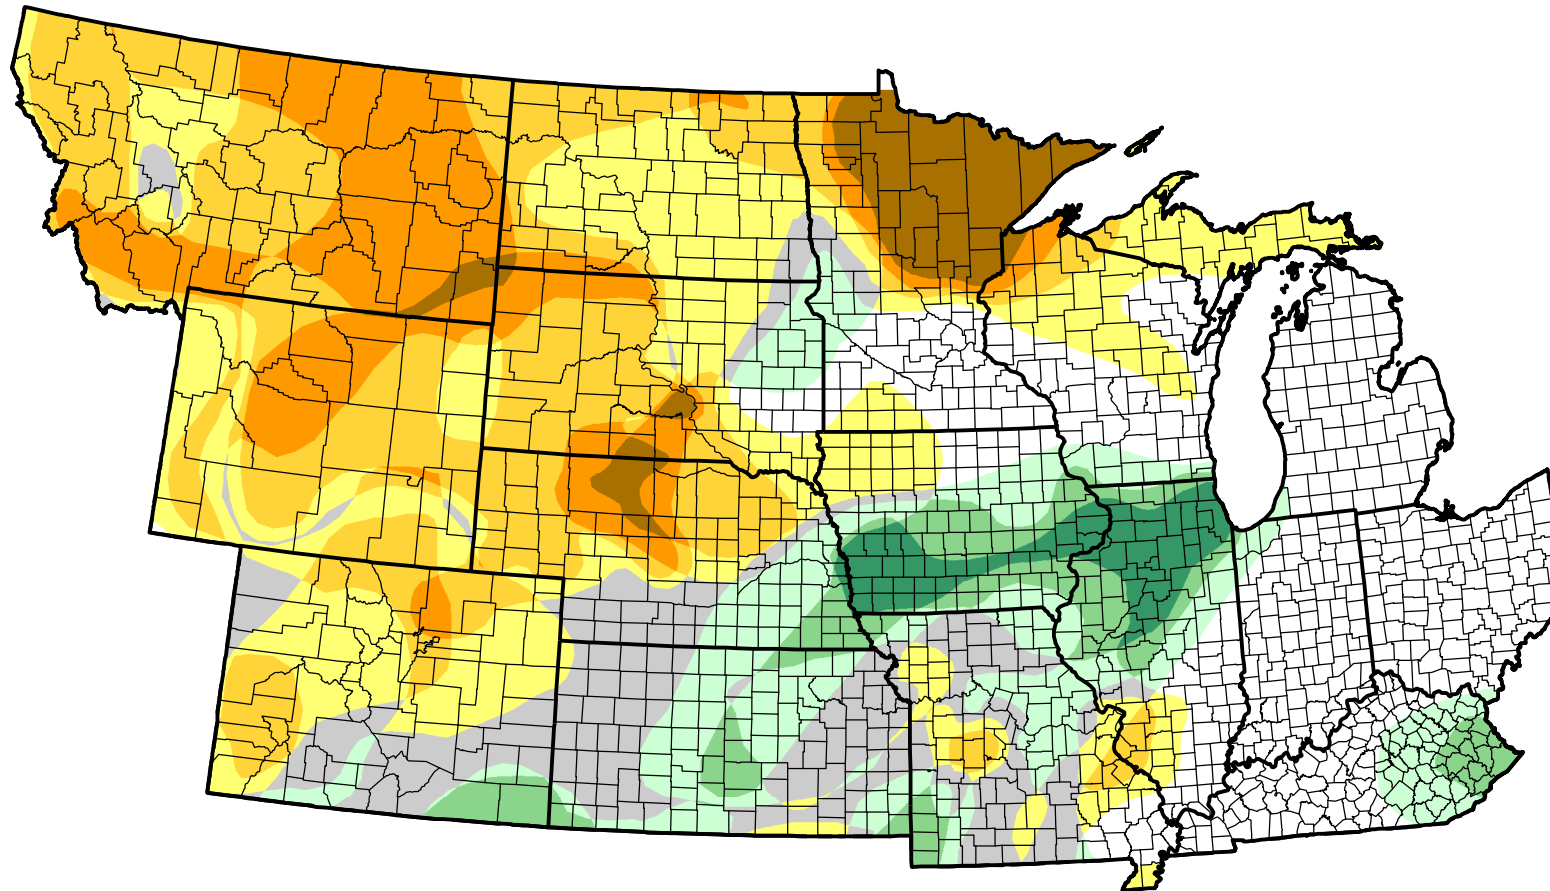

U.S. Drought Monitor Class Change - NWS Central 26 Week

-  5 Class Degradation
-  4 Class Degradation
-  3 Class Degradation
-  2 Class Degradation
-  1 Class Degradation
-  No Change
-  1 Class Improvement
-  2 Class Improvement
-  3 Class Improvement
-  4 Class Improvement
-  5 Class Improvement

September 19, 2006
compared to
March 23, 2006

droughtmonitor.unl.edu