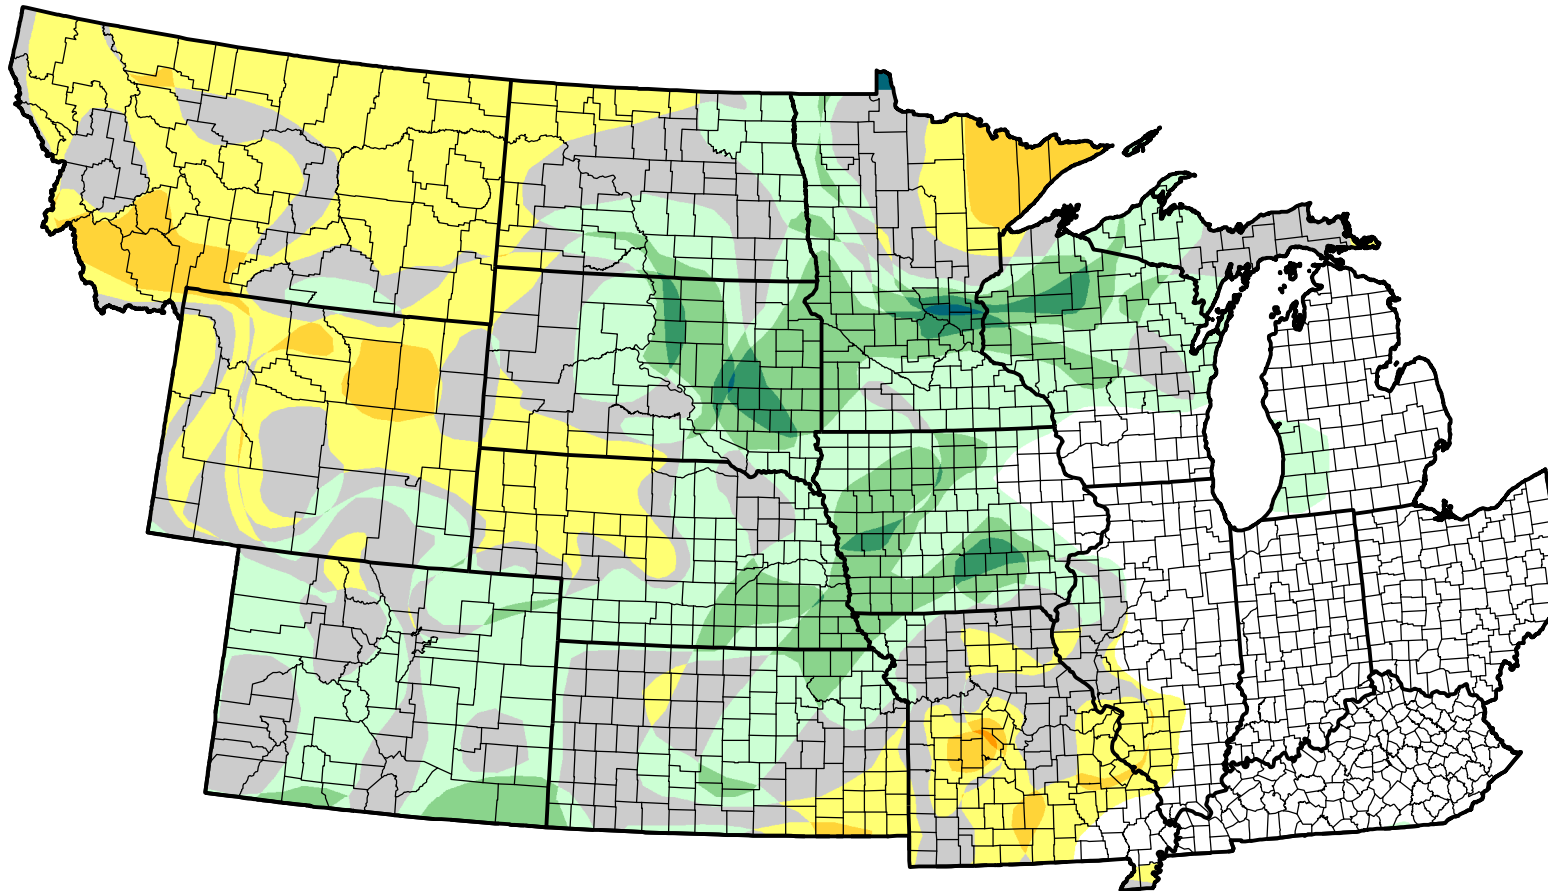

U.S. Drought Monitor Class Change - NWS Central 8 Week

September 19, 2006
compared to
July 27, 2006

droughtmonitor.unl.edu

-  5 Class Degradation
-  4 Class Degradation
-  3 Class Degradation
-  2 Class Degradation
-  1 Class Degradation
-  No Change
-  1 Class Improvement
-  2 Class Improvement
-  3 Class Improvement
-  4 Class Improvement
-  5 Class Improvement