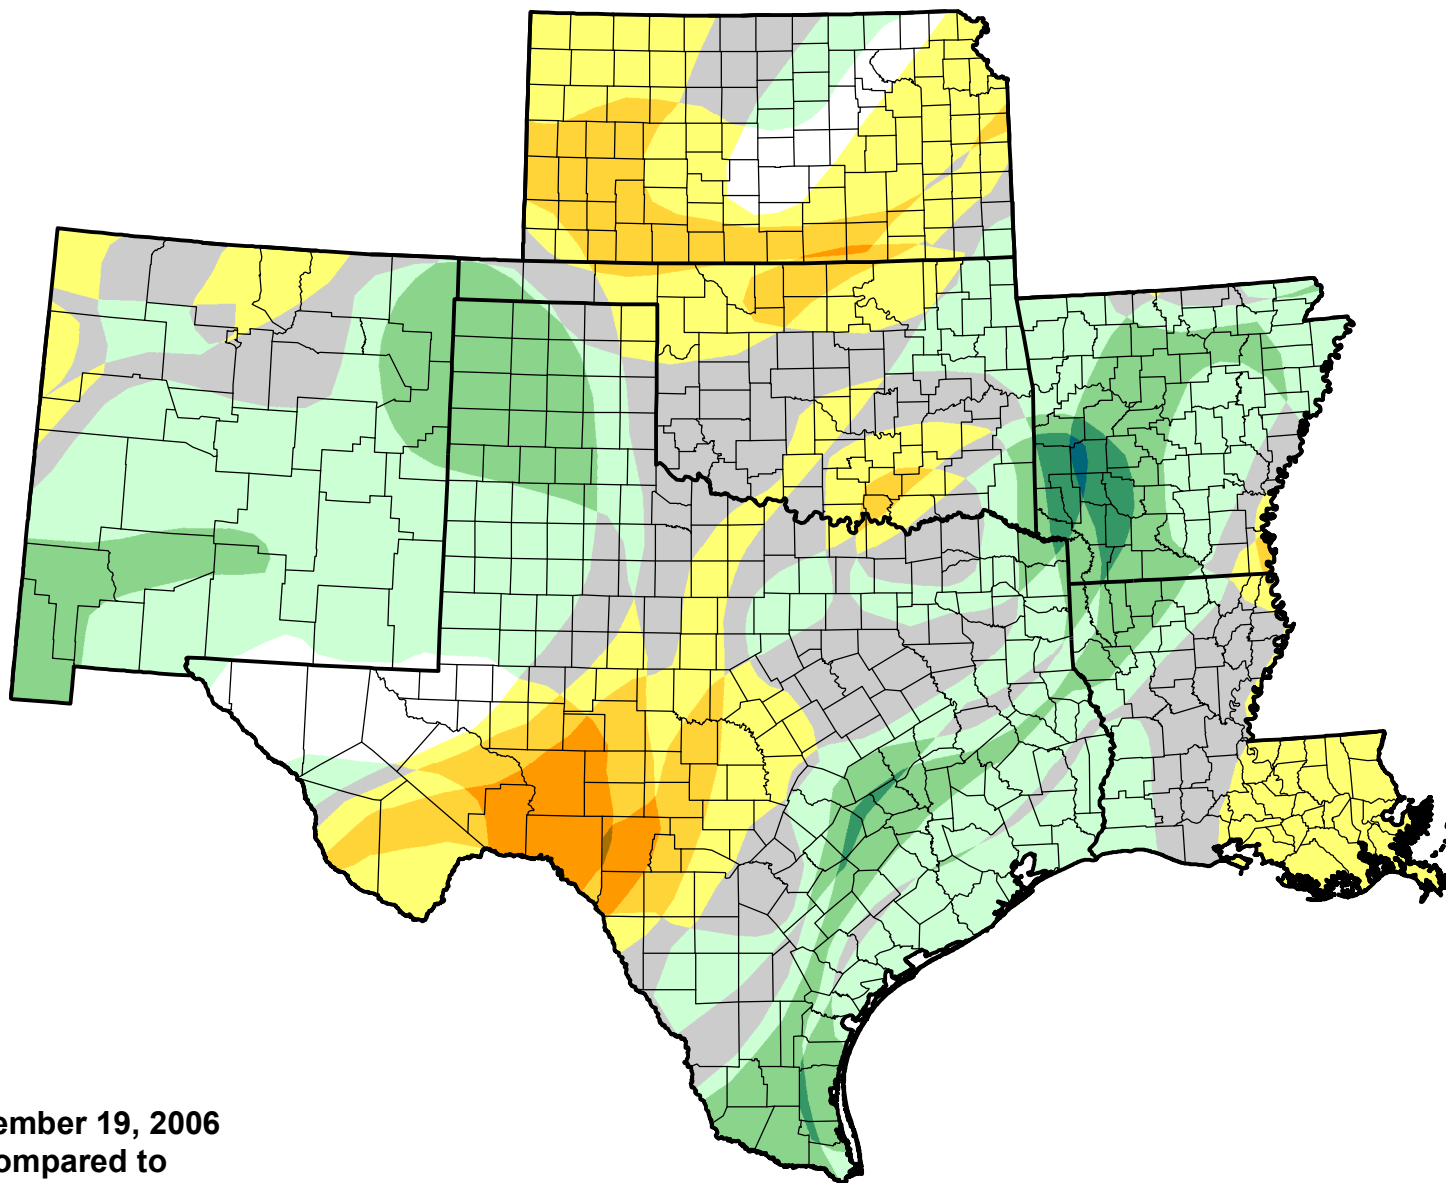

U.S. Drought Monitor Class Change - SCIPP

Start of Calendar Year

September 19, 2006
compared to
January 5, 2006

droughtmonitor.unl.edu

-  5 Class Degradation
-  4 Class Degradation
-  3 Class Degradation
-  2 Class Degradation
-  1 Class Degradation
-  No Change
-  1 Class Improvement
-  2 Class Improvement
-  3 Class Improvement
-  4 Class Improvement
-  5 Class Improvement