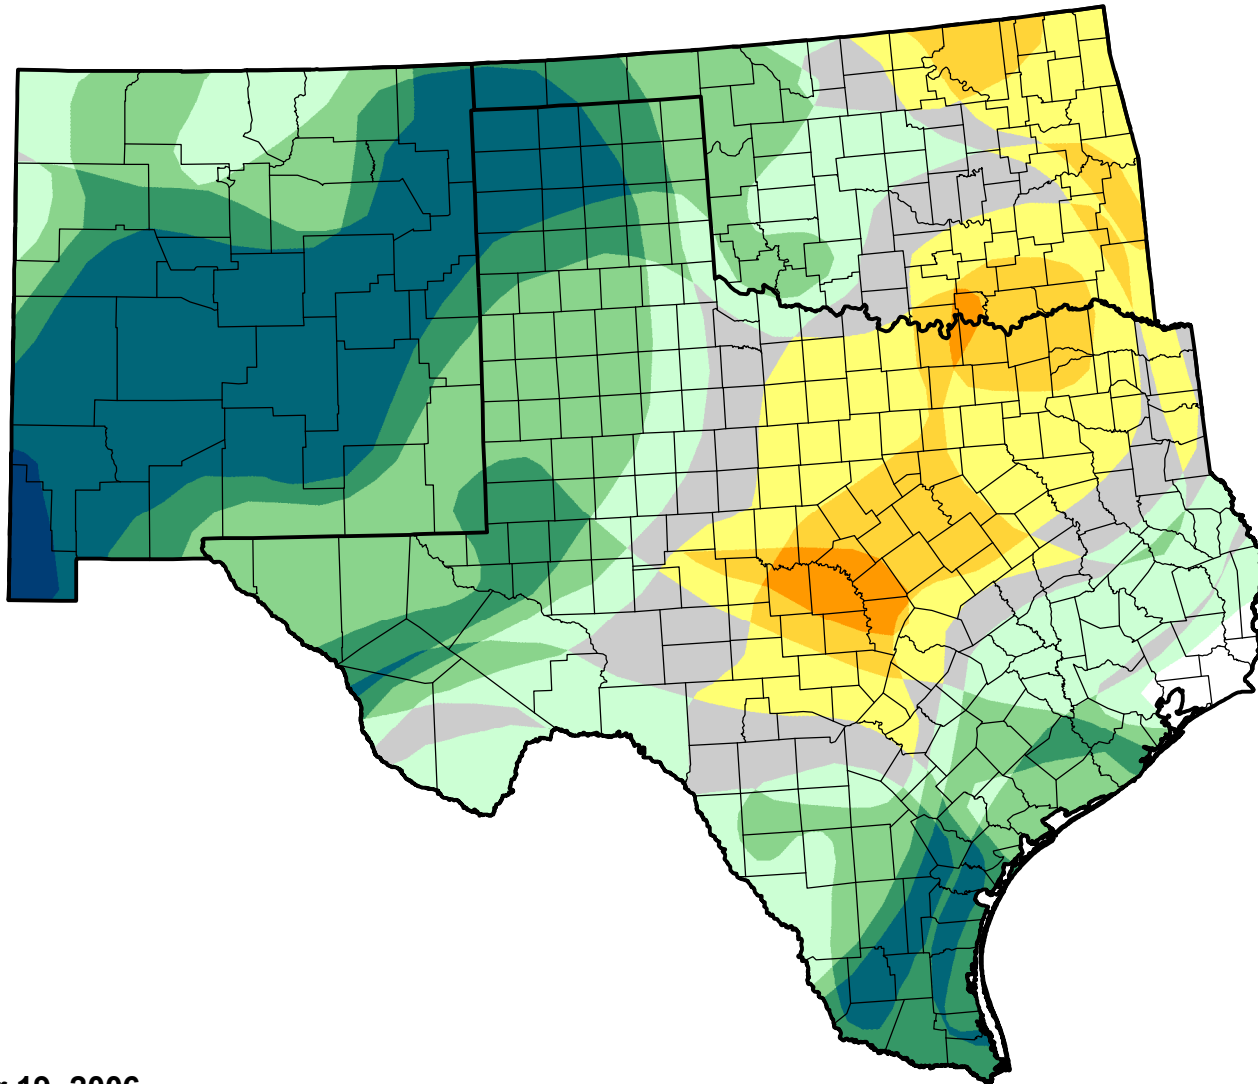

U.S. Drought Monitor Class Change - Southern Plains RDEWS

13 Week

September 19, 2006
compared to
June 22, 2006

droughtmonitor.unl.edu

-  5 Class Degradation
-  4 Class Degradation
-  3 Class Degradation
-  2 Class Degradation
-  1 Class Degradation
-  No Change
-  1 Class Improvement
-  2 Class Improvement
-  3 Class Improvement
-  4 Class Improvement
-  5 Class Improvement