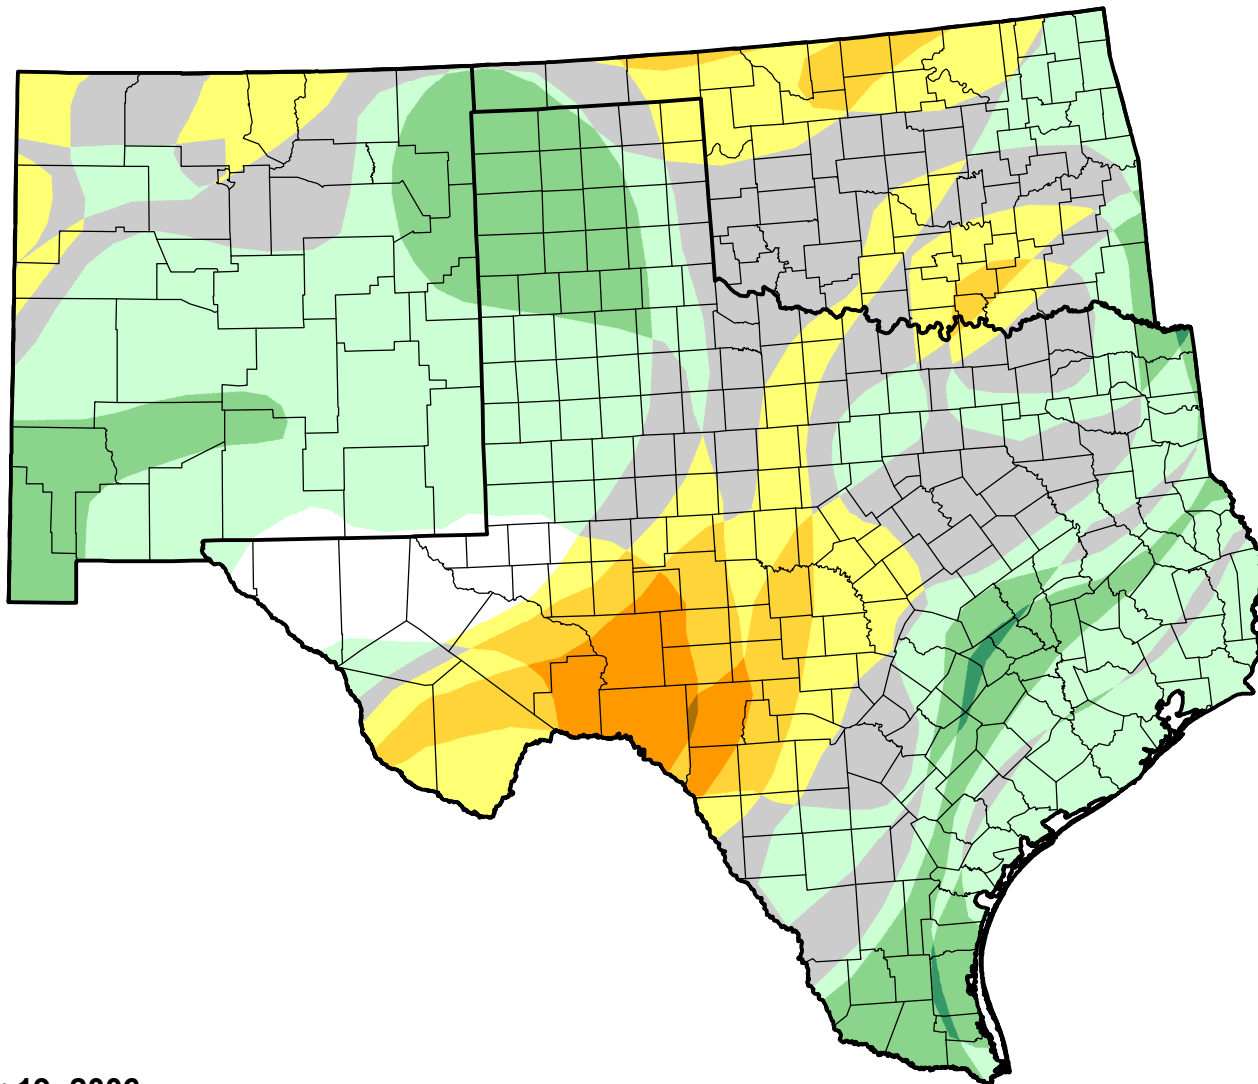

# U.S. Drought Monitor Class Change - Southern Plains RDEWS

Start of Calendar Year

September 19, 2006  
compared to  
January 5, 2006

[droughtmonitor.unl.edu](http://droughtmonitor.unl.edu)

- |   |                     |
|---|---------------------|
|  | 5 Class Degradation |
|  | 4 Class Degradation |
|  | 3 Class Degradation |
|  | 2 Class Degradation |
|  | 1 Class Degradation |
|  | No Change           |
|  | 1 Class Improvement |
|  | 2 Class Improvement |
|  | 3 Class Improvement |
|  | 4 Class Improvement |
|  | 5 Class Improvement |