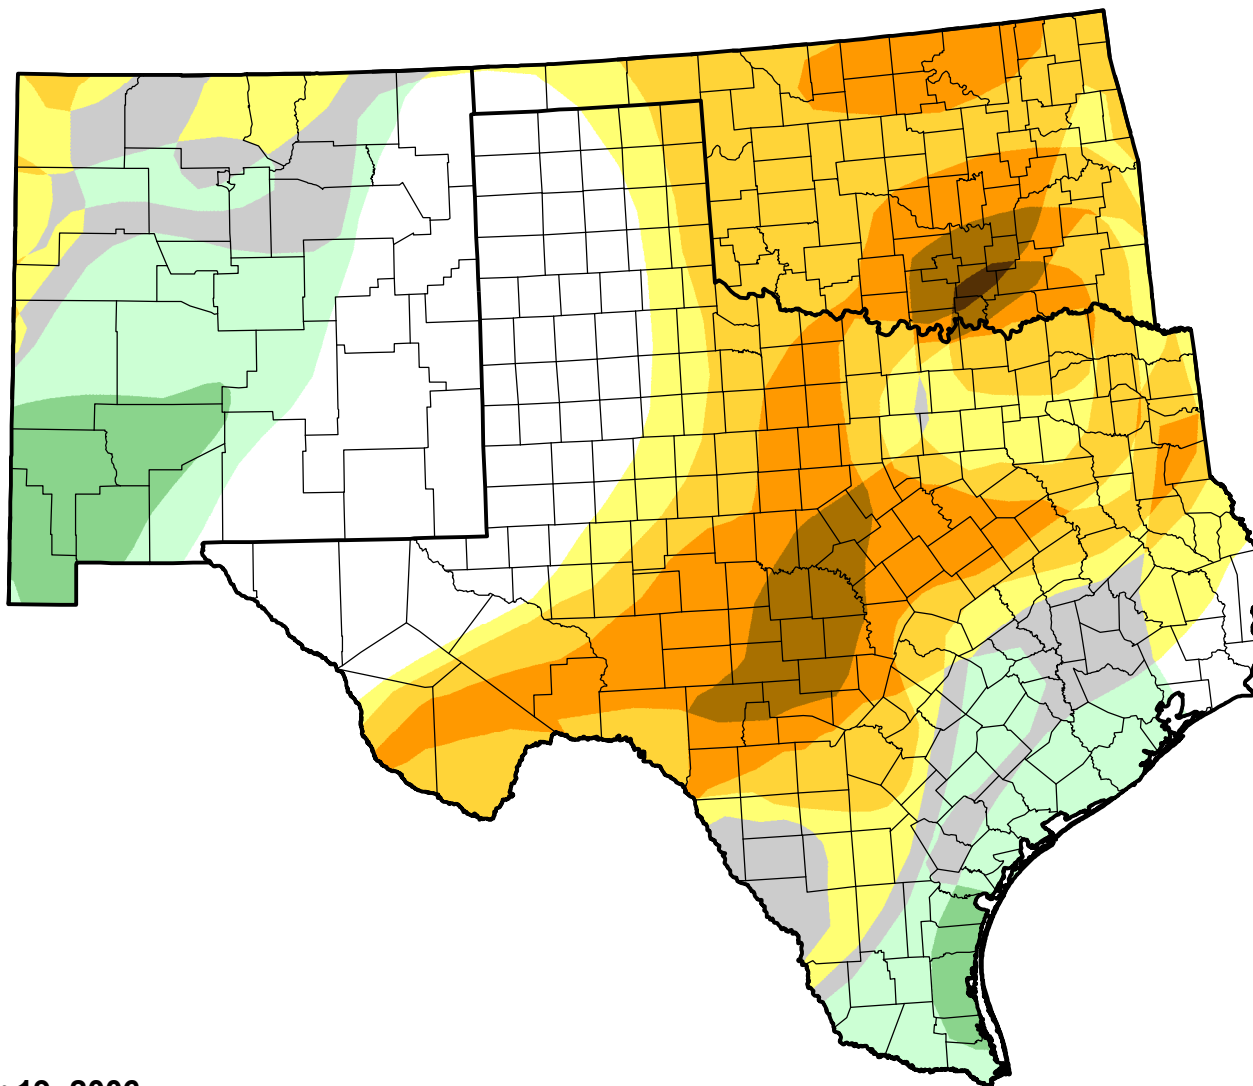

# U.S. Drought Monitor Class Change - Southern Plains RDEWS

Start of Water Year

September 19, 2006  
compared to  
September 29, 2005

[droughtmonitor.unl.edu](http://droughtmonitor.unl.edu)

-  5 Class Degradation
-  4 Class Degradation
-  3 Class Degradation
-  2 Class Degradation
-  1 Class Degradation
-  No Change
-  1 Class Improvement
-  2 Class Improvement
-  3 Class Improvement
-  4 Class Improvement
-  5 Class Improvement