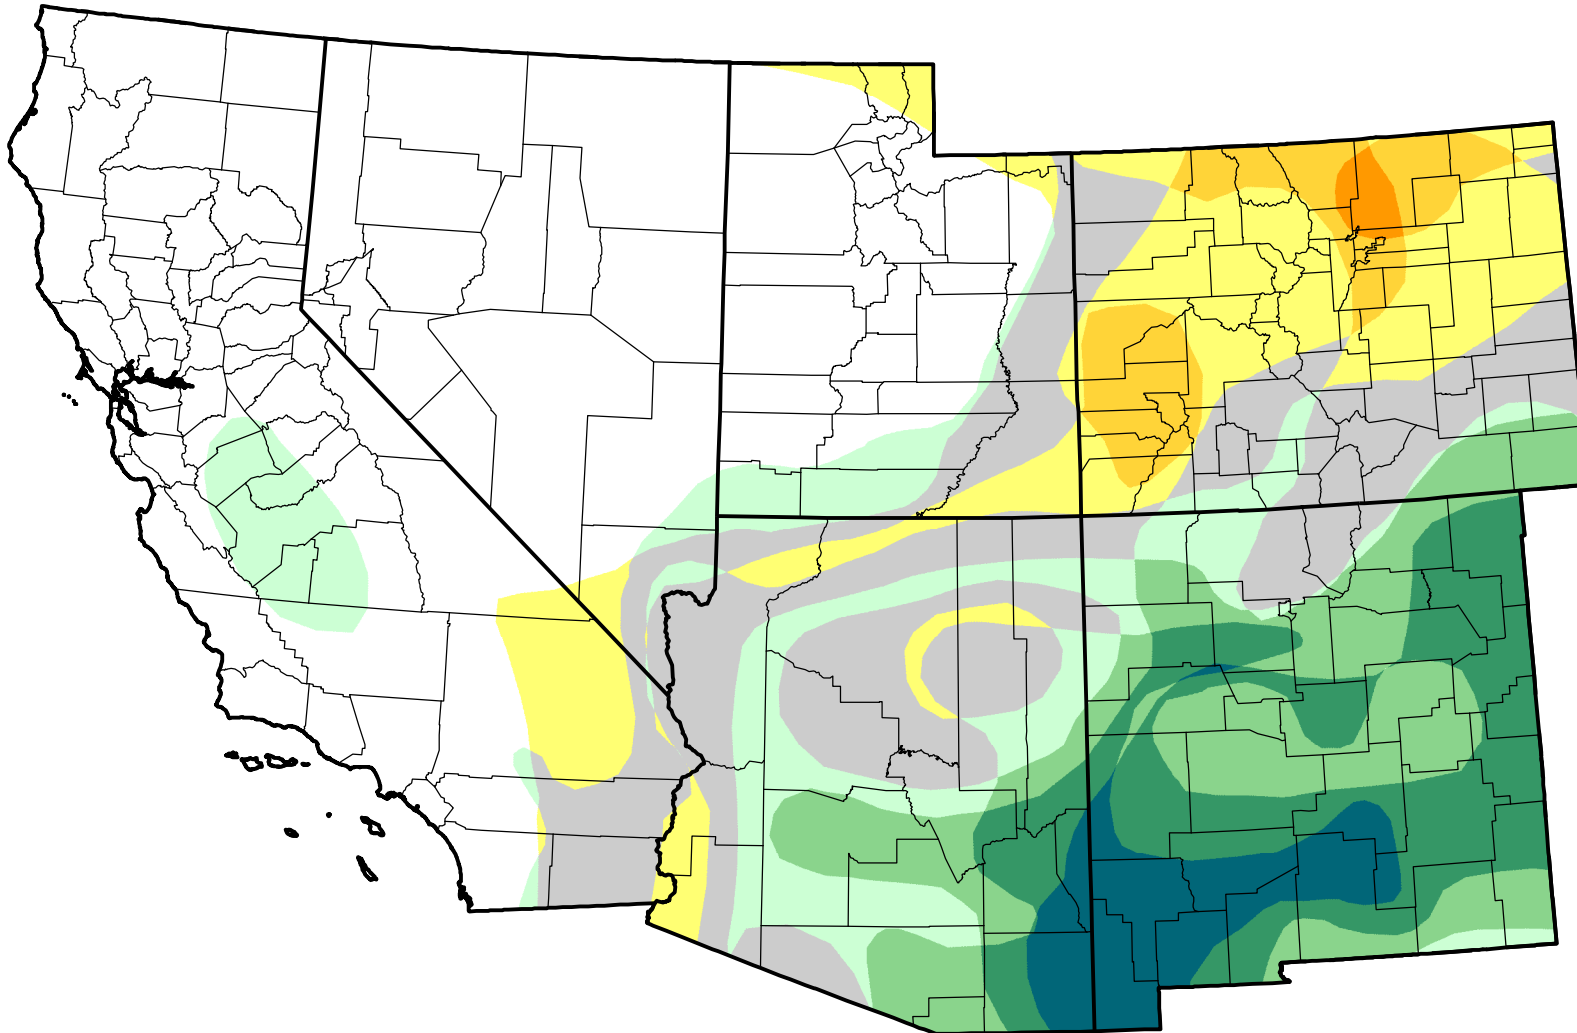

U.S. Drought Monitor Class Change - Southwest

26 Week

September 19, 2006
compared to
March 23, 2006

droughtmonitor.unl.edu

-  5 Class Degradation
-  4 Class Degradation
-  3 Class Degradation
-  2 Class Degradation
-  1 Class Degradation
-  No Change
-  1 Class Improvement
-  2 Class Improvement
-  3 Class Improvement
-  4 Class Improvement
-  5 Class Improvement