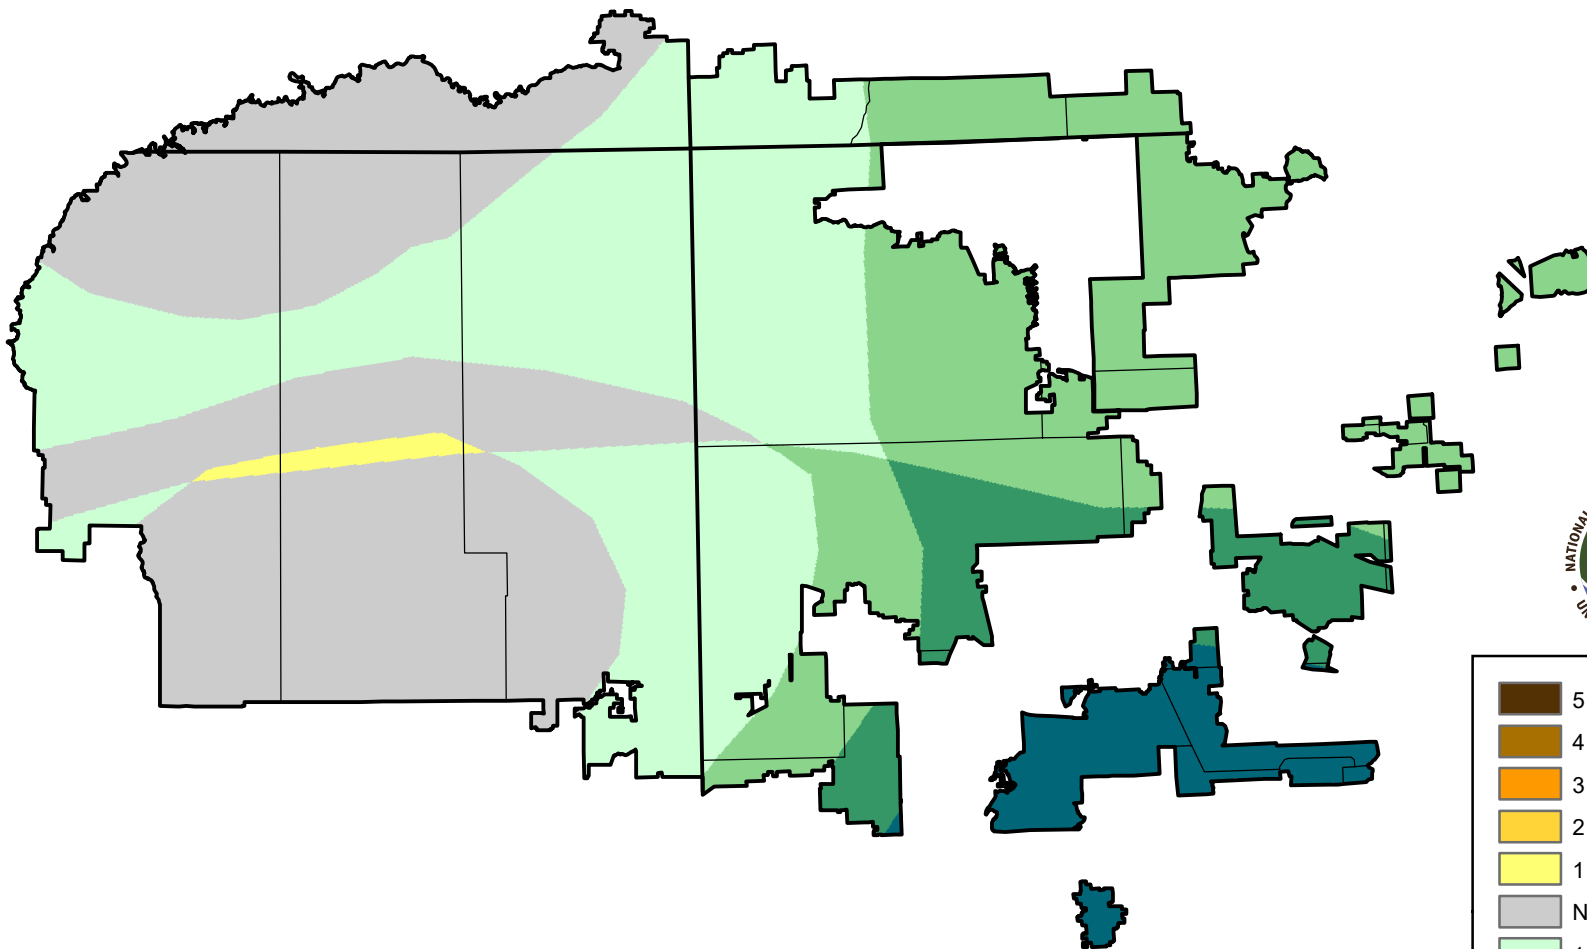

U.S. Drought Monitor Class Change - 4 Corners

13 Week

September 26, 2006
compared to
June 29, 2006

droughtmonitor.unl.edu

-  5 Class Degradation
-  4 Class Degradation
-  3 Class Degradation
-  2 Class Degradation
-  1 Class Degradation
-  No Change
-  1 Class Improvement
-  2 Class Improvement
-  3 Class Improvement
-  4 Class Improvement
-  5 Class Improvement