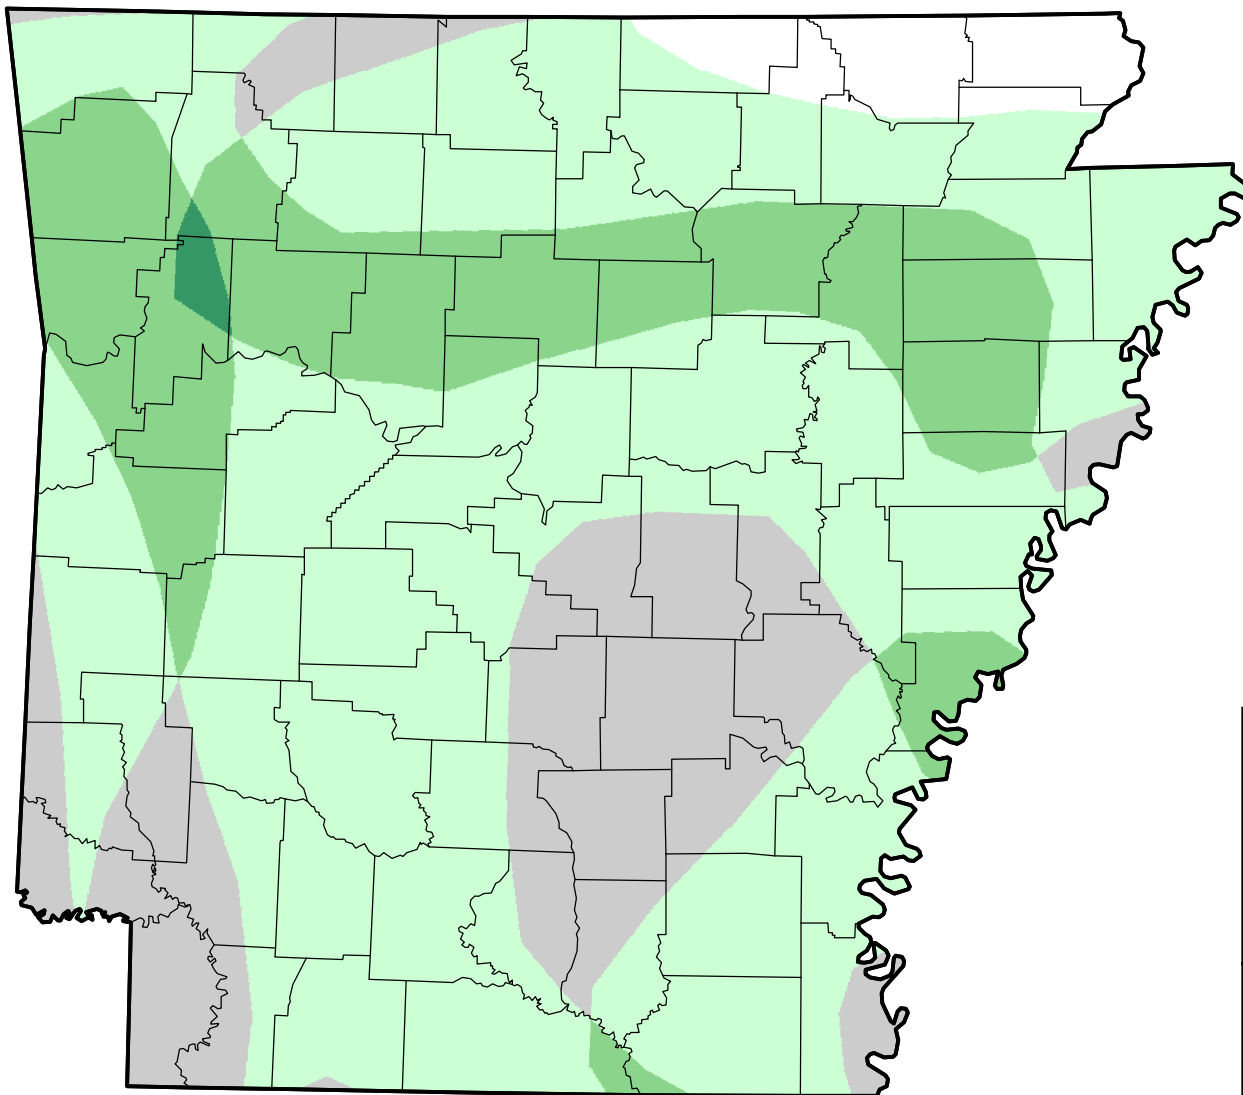

# U.S. Drought Monitor Class Change - Arkansas

## 8 Week

September 26, 2006  
compared to  
August 3, 2006

[droughtmonitor.unl.edu](http://droughtmonitor.unl.edu)

-  5 Class Degradation
-  4 Class Degradation
-  3 Class Degradation
-  2 Class Degradation
-  1 Class Degradation
-  No Change
-  1 Class Improvement
-  2 Class Improvement
-  3 Class Improvement
-  4 Class Improvement
-  5 Class Improvement