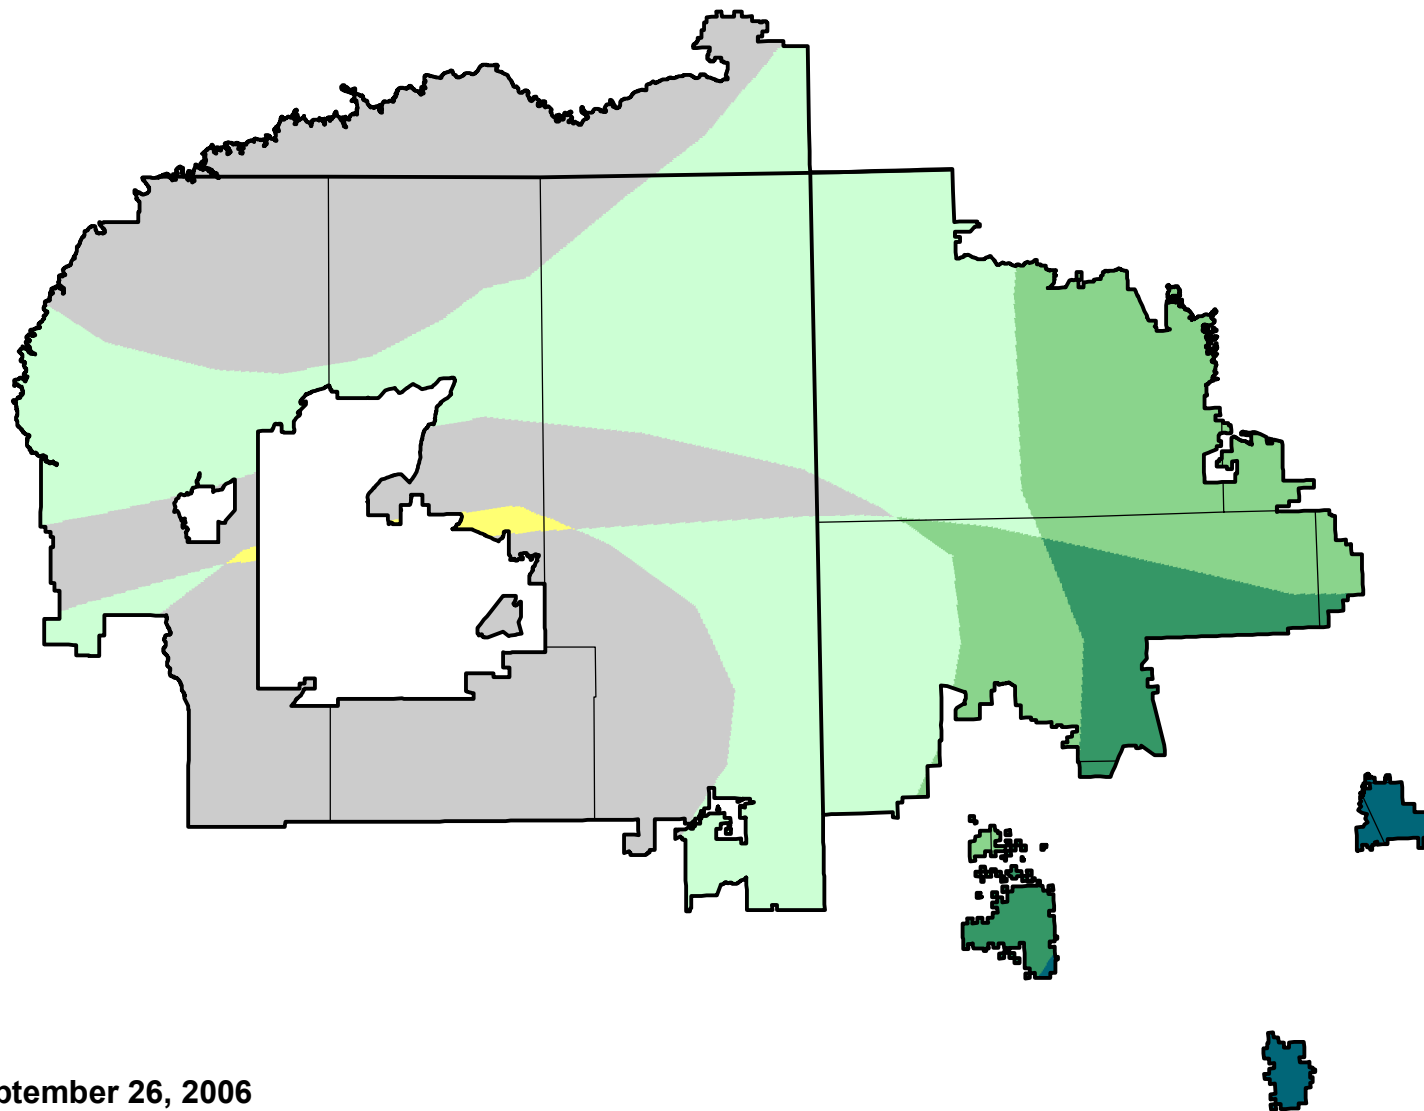

U.S. Drought Monitor Class Change - Navajo

13 Week

September 26, 2006
compared to
June 29, 2006

droughtmonitor.unl.edu

- | | |
|---|---------------------|
|  | 5 Class Degradation |
|  | 4 Class Degradation |
|  | 3 Class Degradation |
|  | 2 Class Degradation |
|  | 1 Class Degradation |
|  | No Change |
|  | 1 Class Improvement |
|  | 2 Class Improvement |
|  | 3 Class Improvement |
|  | 4 Class Improvement |
|  | 5 Class Improvement |