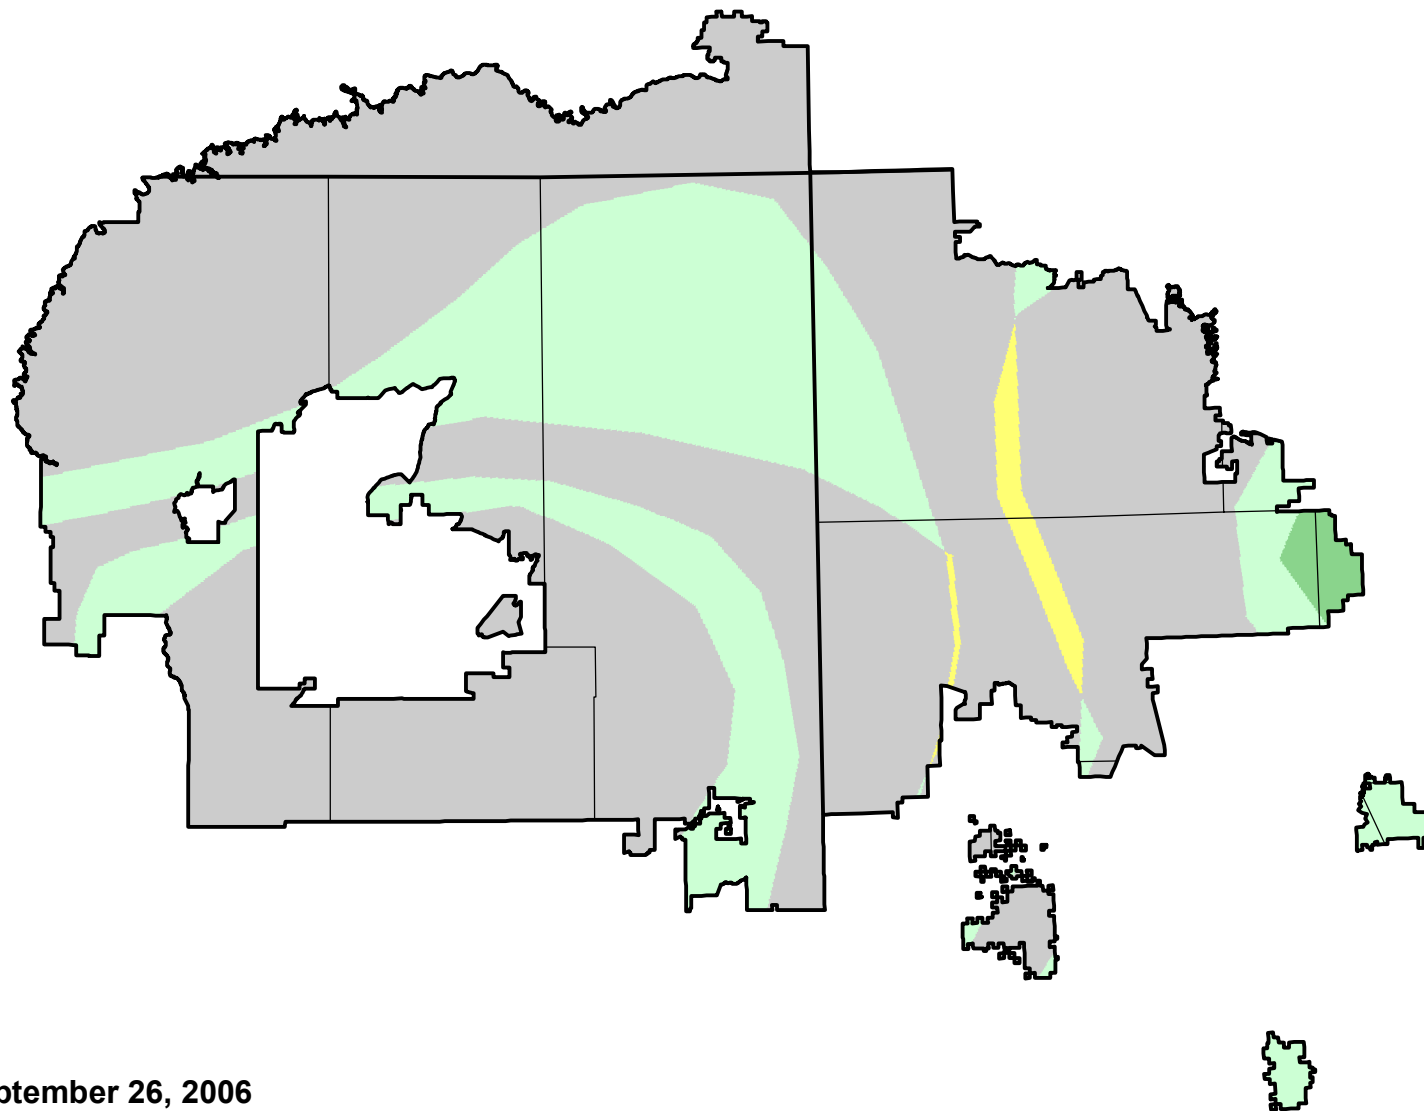

U.S. Drought Monitor Class Change - Navajo

8 Week

September 26, 2006
compared to
August 3, 2006

droughtmonitor.unl.edu

- | | |
|---|---------------------|
|  | 5 Class Degradation |
|  | 4 Class Degradation |
|  | 3 Class Degradation |
|  | 2 Class Degradation |
|  | 1 Class Degradation |
|  | No Change |
|  | 1 Class Improvement |
|  | 2 Class Improvement |
|  | 3 Class Improvement |
|  | 4 Class Improvement |
|  | 5 Class Improvement |