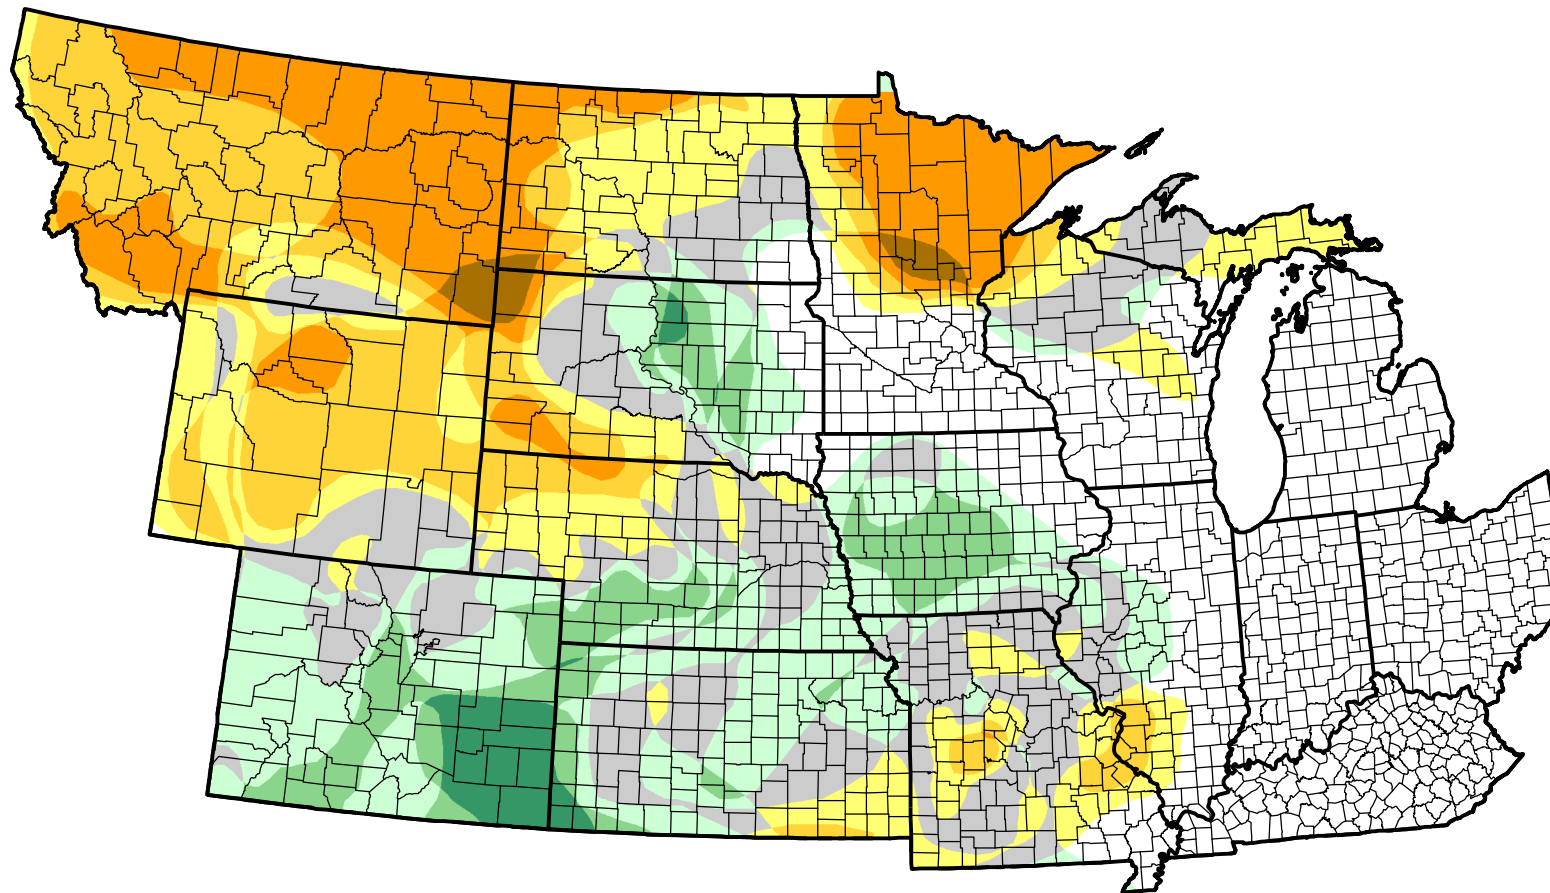

U.S. Drought Monitor Class Change - NWS Central 13 Week

September 26, 2006
compared to
June 29, 2006

droughtmonitor.unl.edu