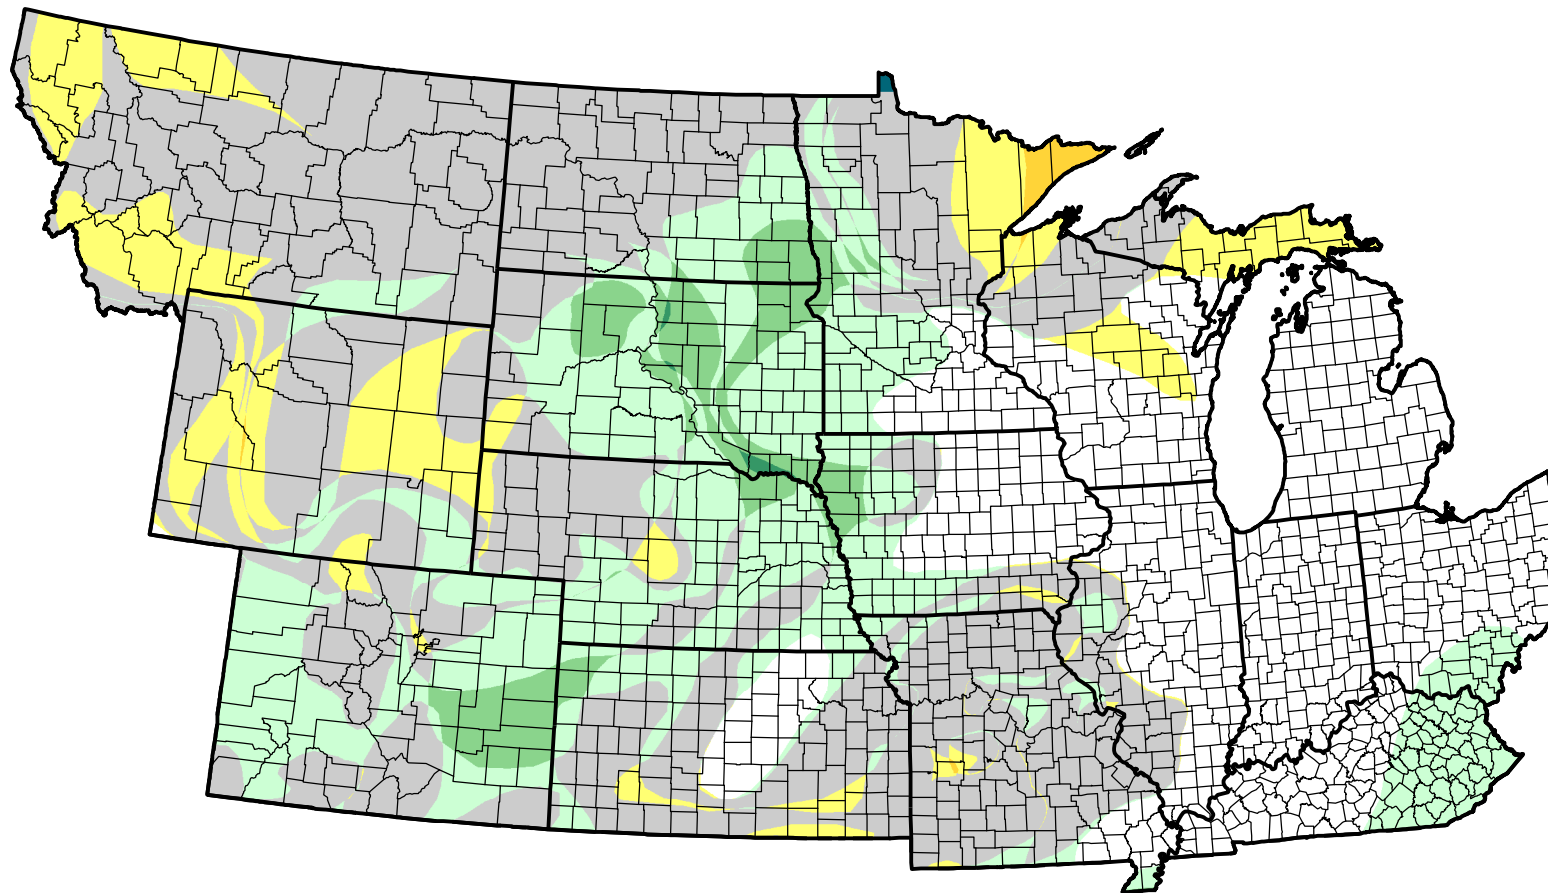

# U.S. Drought Monitor Class Change - NWS Central 4 Week

September 26, 2006  
compared to  
August 31, 2006

[droughtmonitor.unl.edu](http://droughtmonitor.unl.edu)

-  5 Class Degradation
-  4 Class Degradation
-  3 Class Degradation
-  2 Class Degradation
-  1 Class Degradation
-  No Change
-  1 Class Improvement
-  2 Class Improvement
-  3 Class Improvement
-  4 Class Improvement
-  5 Class Improvement