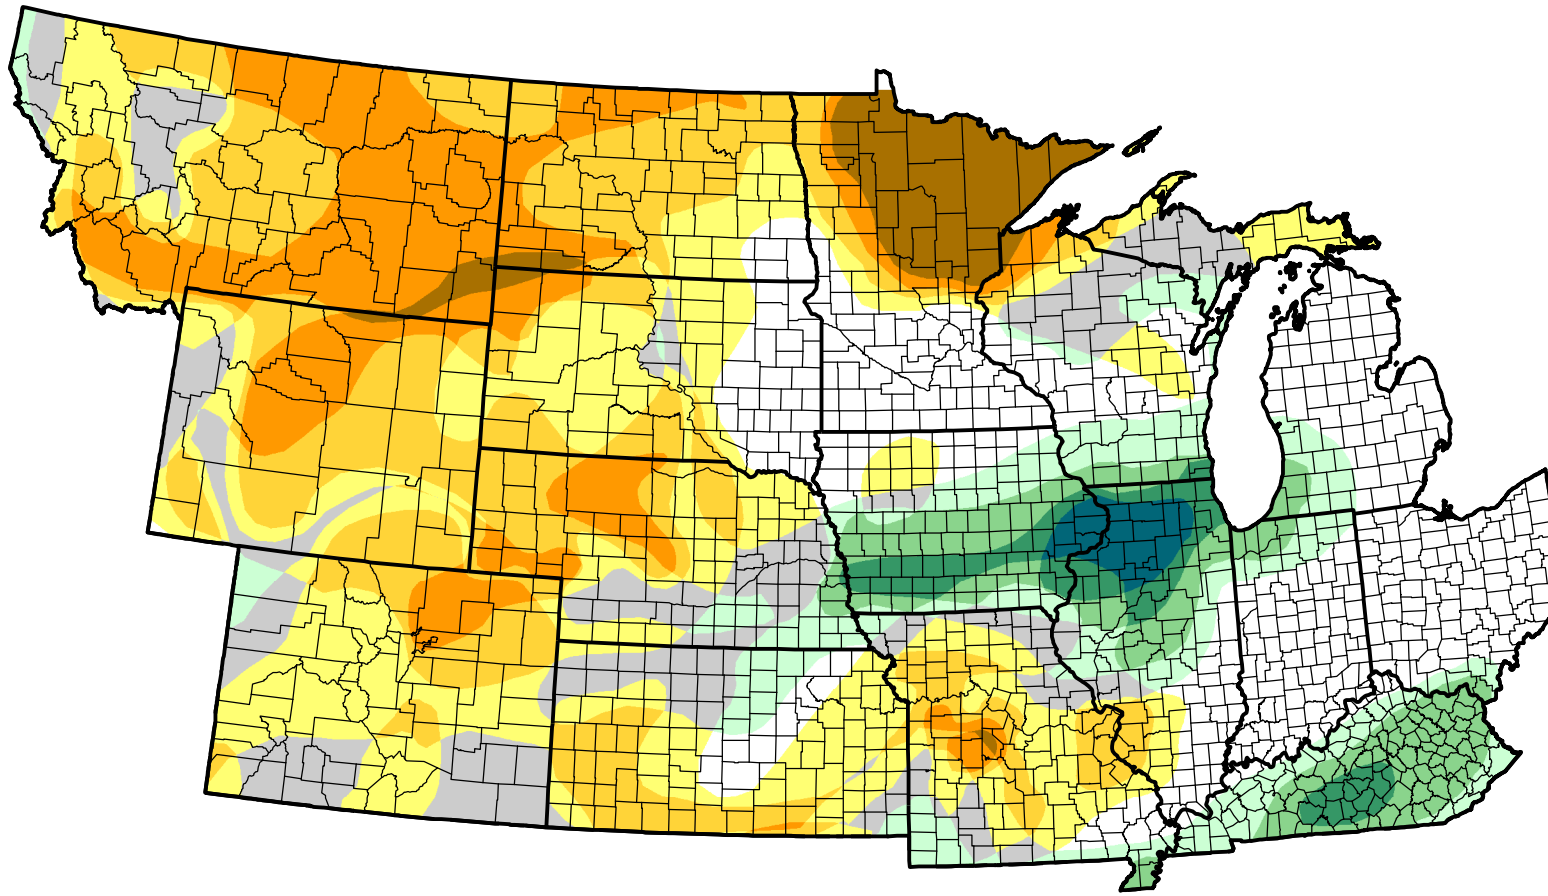

U.S. Drought Monitor Class Change - NWS Central Start of Calendar Year

September 26, 2006
compared to
January 5, 2006

droughtmonitor.unl.edu

- | | |
|--|---------------------|
| | 5 Class Degradation |
| | 4 Class Degradation |
| | 3 Class Degradation |
| | 2 Class Degradation |
| | 1 Class Degradation |
| | No Change |
| | 1 Class Improvement |
| | 2 Class Improvement |
| | 3 Class Improvement |
| | 4 Class Improvement |
| | 5 Class Improvement |