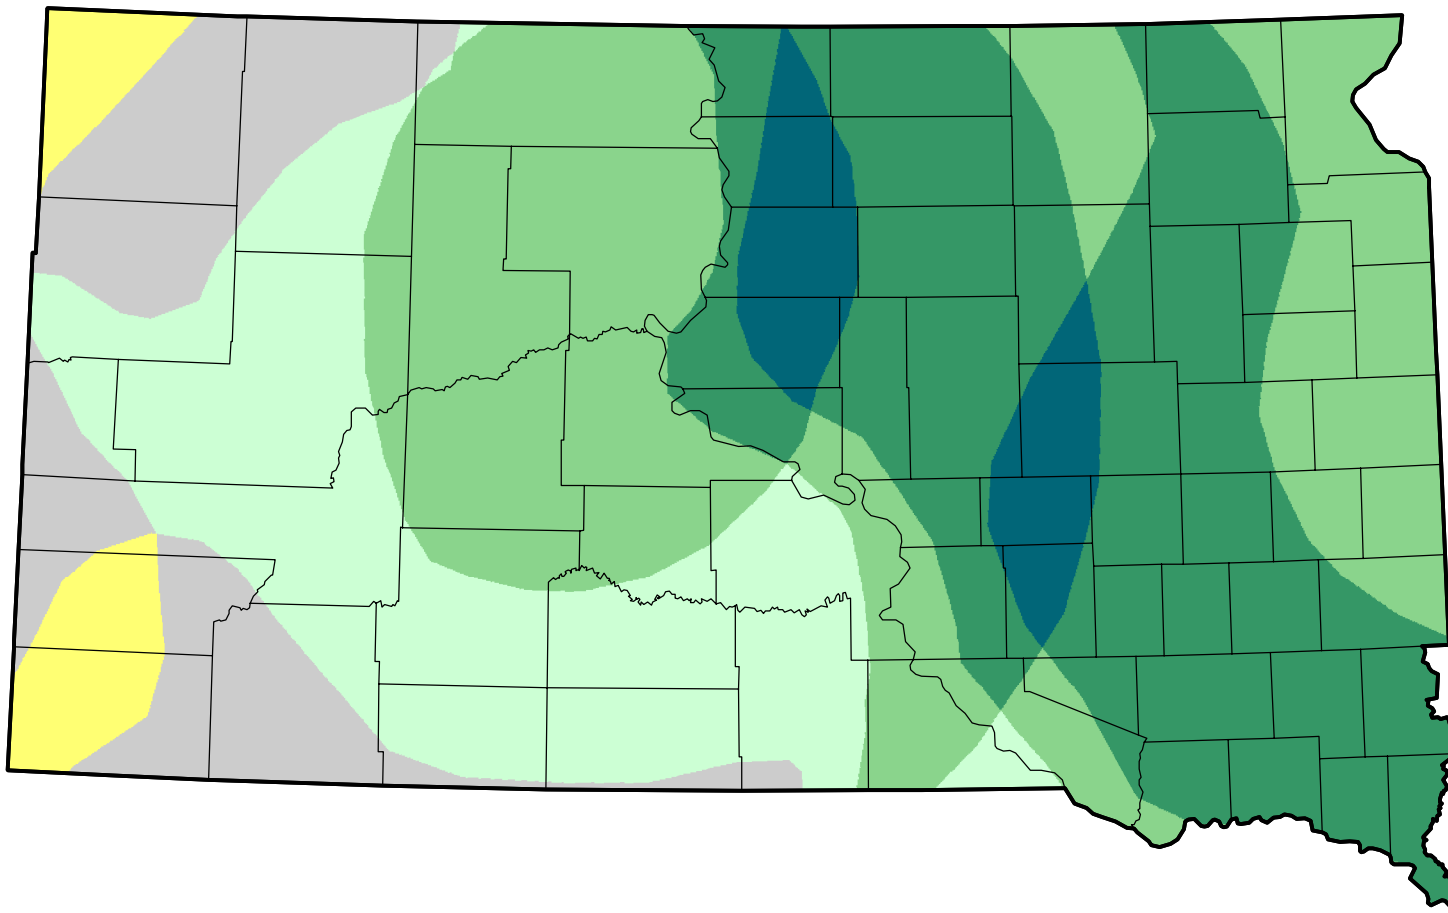

# U.S. Drought Monitor Class Change - South Dakota 8 Week

September 26, 2006  
compared to  
August 3, 2006

[droughtmonitor.unl.edu](http://droughtmonitor.unl.edu)

-  5 Class Degradation
-  4 Class Degradation
-  3 Class Degradation
-  2 Class Degradation
-  1 Class Degradation
-  No Change
-  1 Class Improvement
-  2 Class Improvement
-  3 Class Improvement
-  4 Class Improvement
-  5 Class Improvement