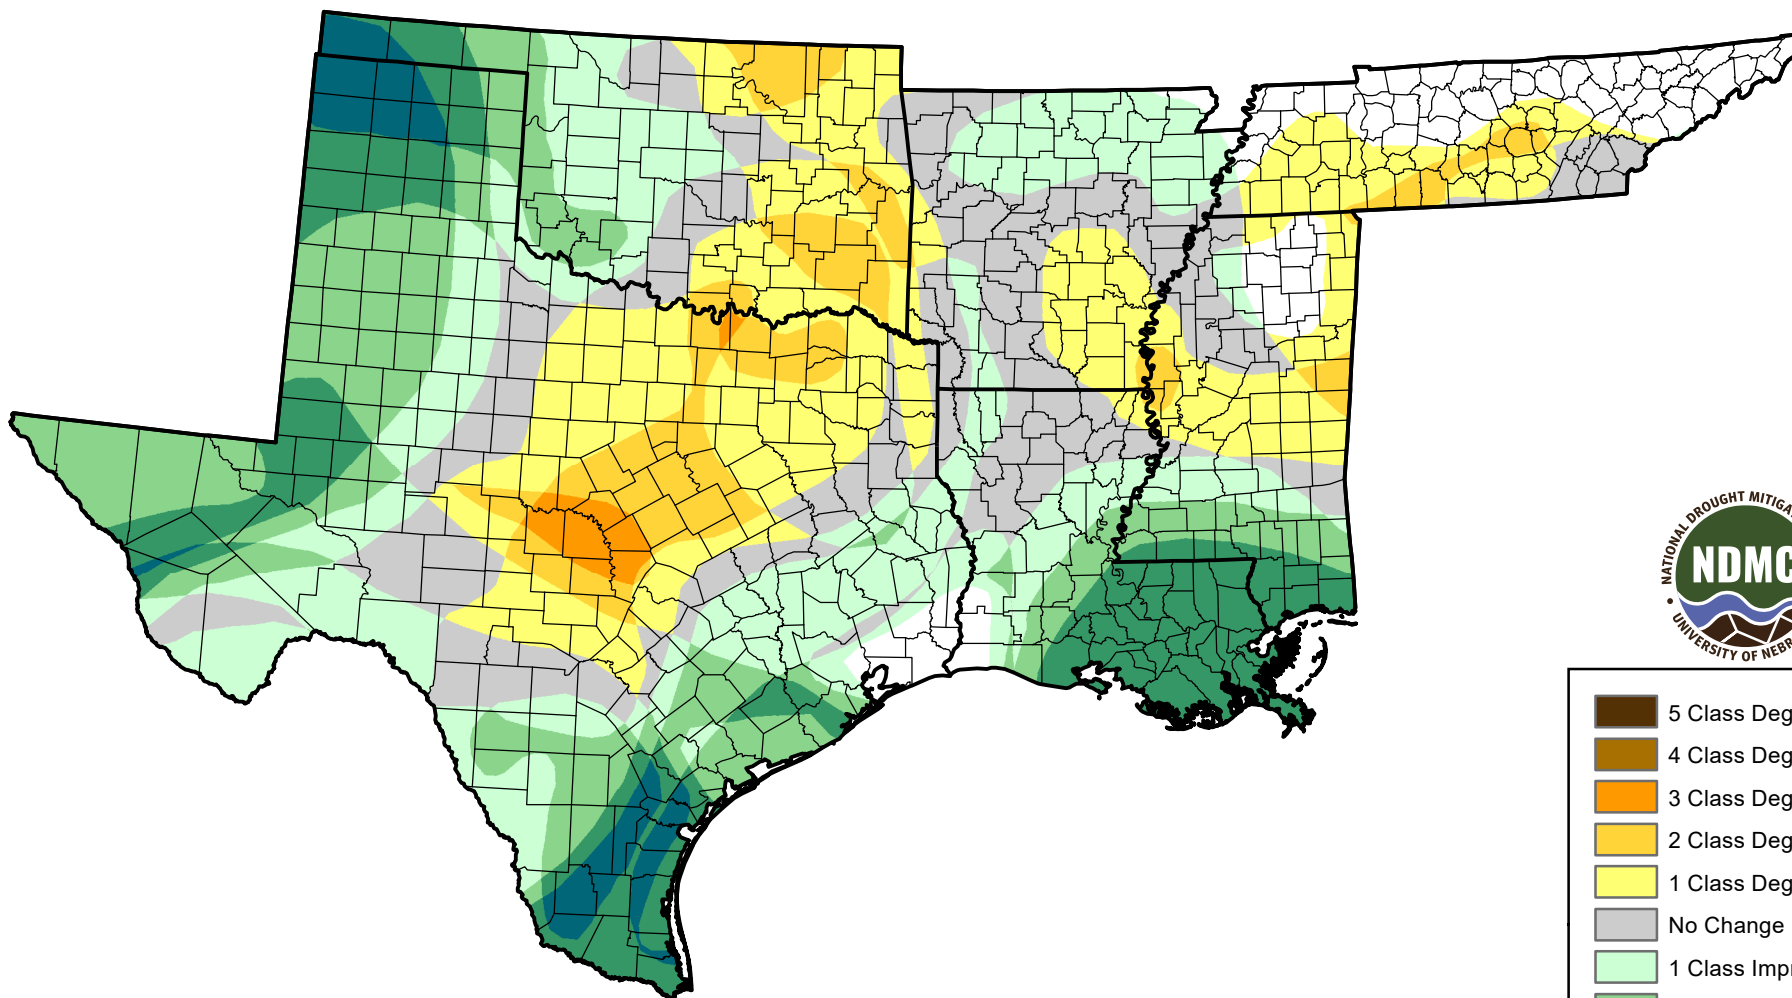

U.S. Drought Monitor Class Change - South

13 Week

September 26, 2006
compared to
June 29, 2006

droughtmonitor.unl.edu

-  5 Class Degradation
-  4 Class Degradation
-  3 Class Degradation
-  2 Class Degradation
-  1 Class Degradation
-  No Change
-  1 Class Improvement
-  2 Class Improvement
-  3 Class Improvement
-  4 Class Improvement
-  5 Class Improvement