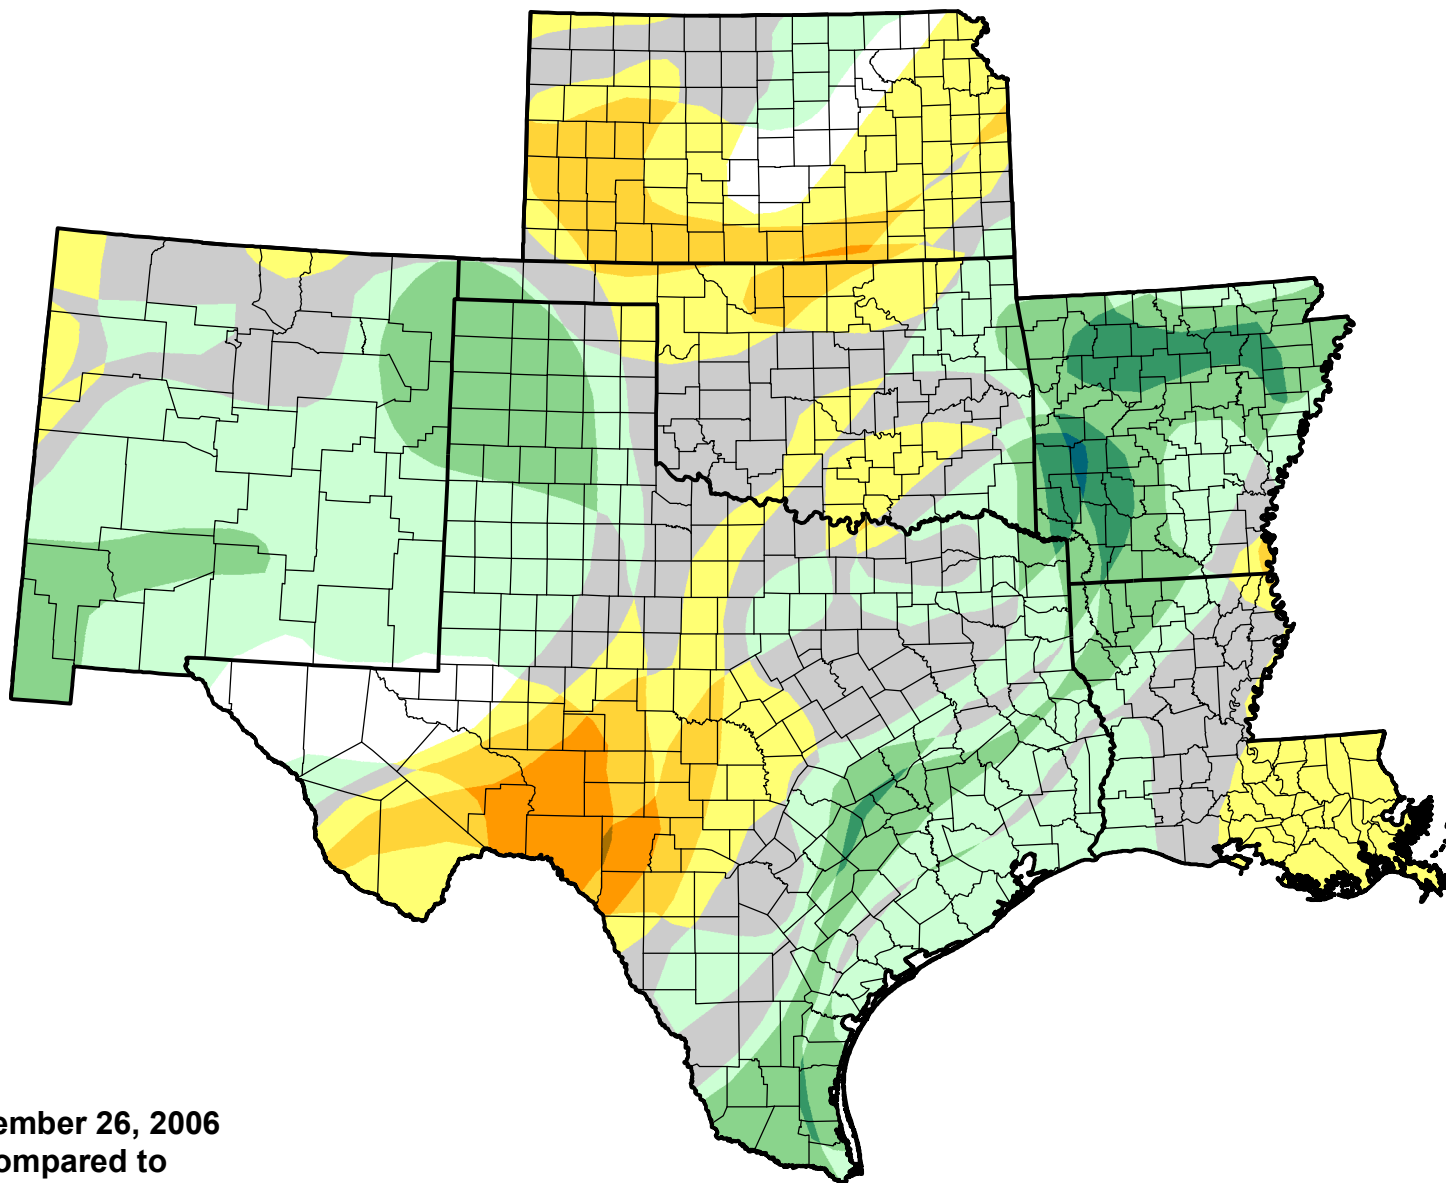

U.S. Drought Monitor Class Change - SCIPP

Start of Calendar Year

September 26, 2006
compared to
January 5, 2006

droughtmonitor.unl.edu

-  5 Class Degradation
-  4 Class Degradation
-  3 Class Degradation
-  2 Class Degradation
-  1 Class Degradation
-  No Change
-  1 Class Improvement
-  2 Class Improvement
-  3 Class Improvement
-  4 Class Improvement
-  5 Class Improvement