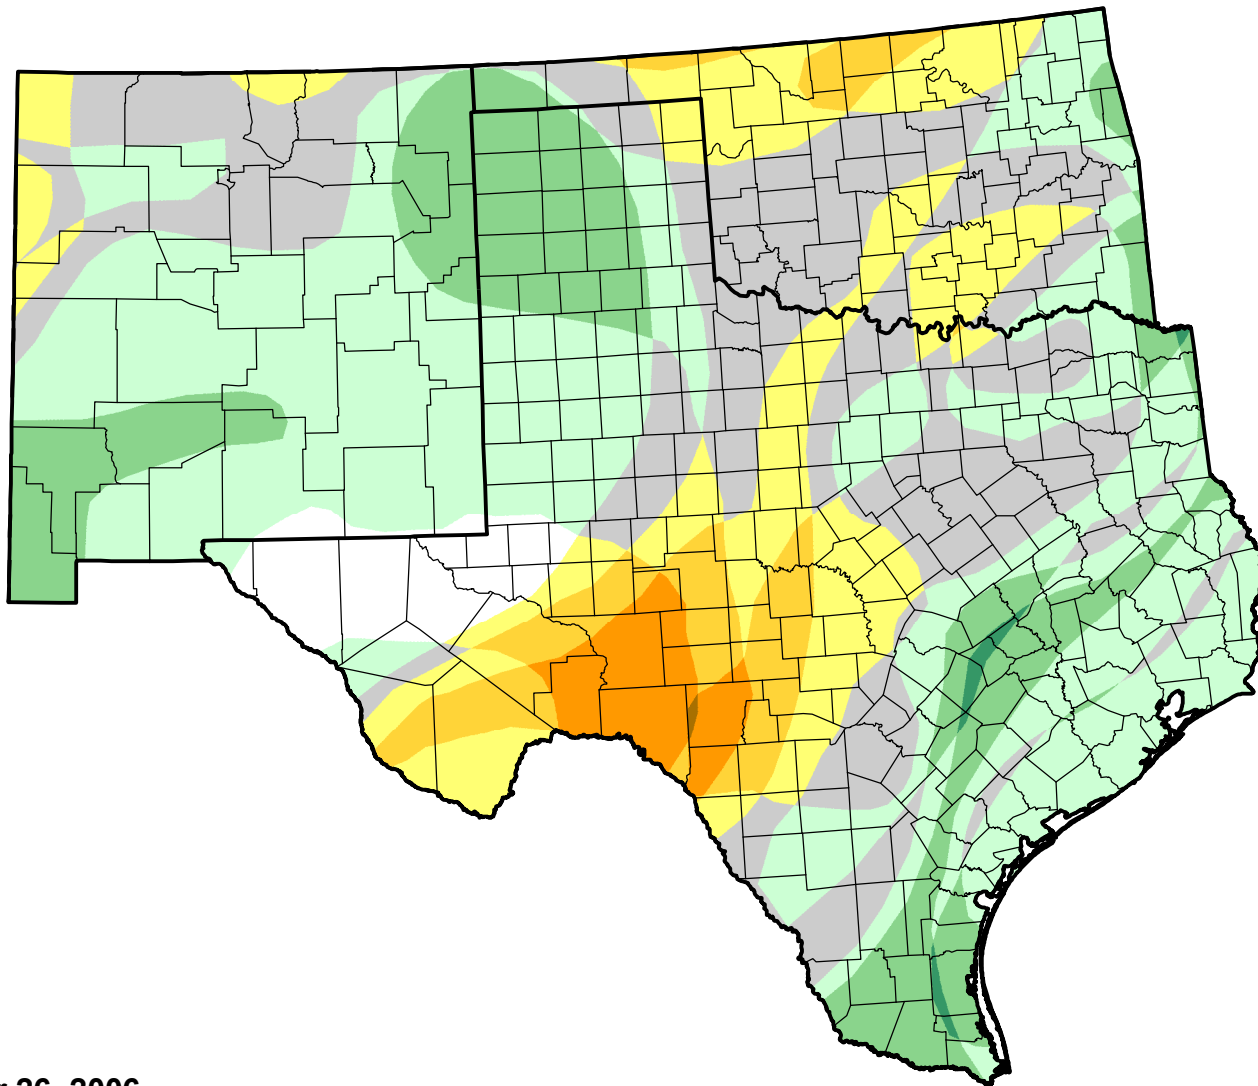

U.S. Drought Monitor Class Change - Southern Plains RDEWS

Start of Calendar Year

September 26, 2006
compared to
January 5, 2006

droughtmonitor.unl.edu

-  5 Class Degradation
-  4 Class Degradation
-  3 Class Degradation
-  2 Class Degradation
-  1 Class Degradation
-  No Change
-  1 Class Improvement
-  2 Class Improvement
-  3 Class Improvement
-  4 Class Improvement
-  5 Class Improvement