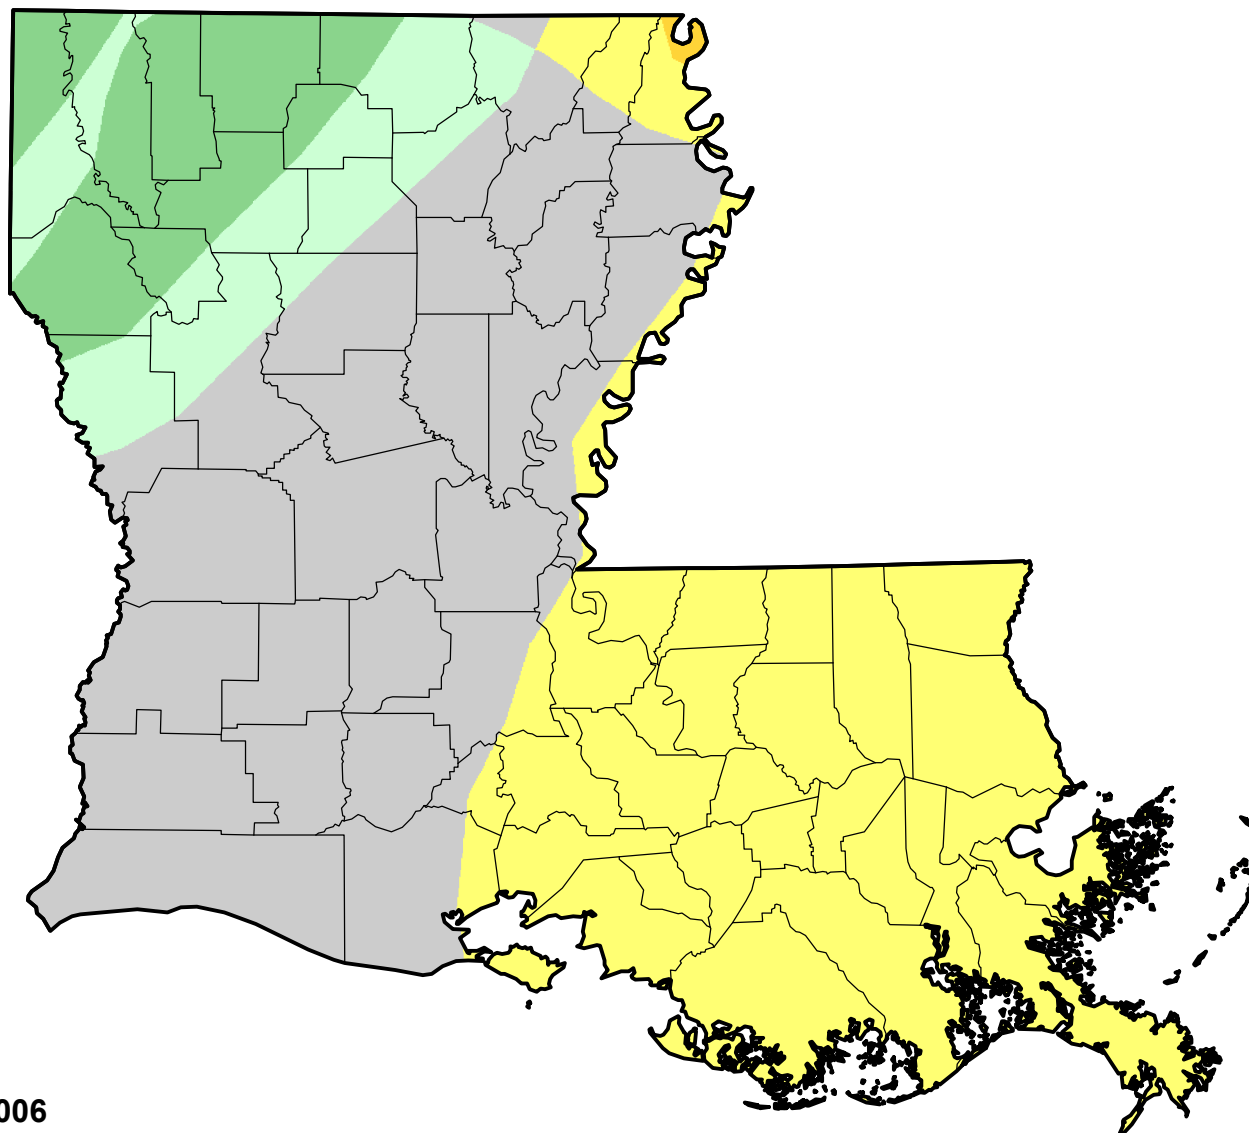

U.S. Drought Monitor Class Change - Louisiana

Start of Calendar Year

October 3, 2006
compared to
January 5, 2006

droughtmonitor.unl.edu

- 5 Class Degradation
- 4 Class Degradation
- 3 Class Degradation
- 2 Class Degradation
- 1 Class Degradation
- No Change
- 1 Class Improvement
- 2 Class Improvement
- 3 Class Improvement
- 4 Class Improvement
- 5 Class Improvement