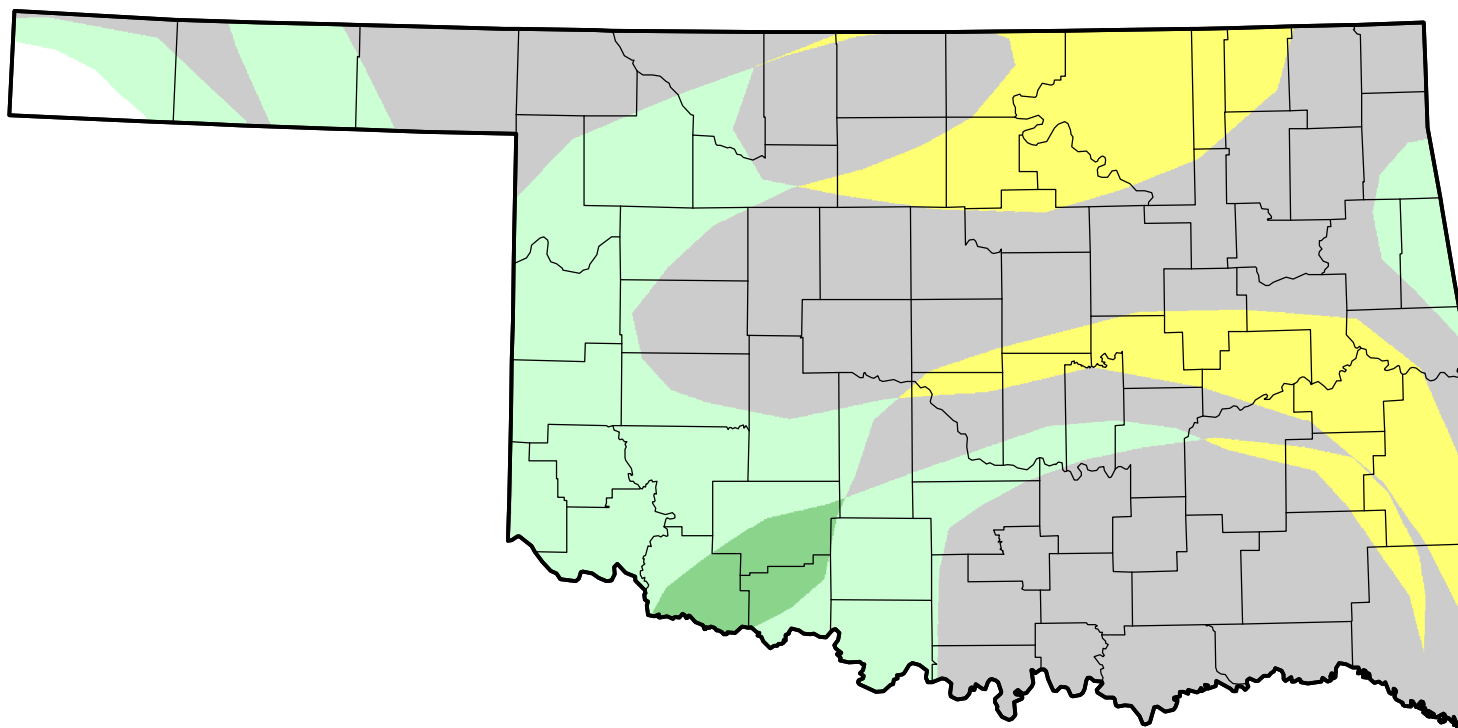

U.S. Drought Monitor Class Change - Oklahoma

4 Week

October 3, 2006
compared to
September 7, 2006

droughtmonitor.unl.edu

-  5 Class Degradation
-  4 Class Degradation
-  3 Class Degradation
-  2 Class Degradation
-  1 Class Degradation
-  No Change
-  1 Class Improvement
-  2 Class Improvement
-  3 Class Improvement
-  4 Class Improvement
-  5 Class Improvement