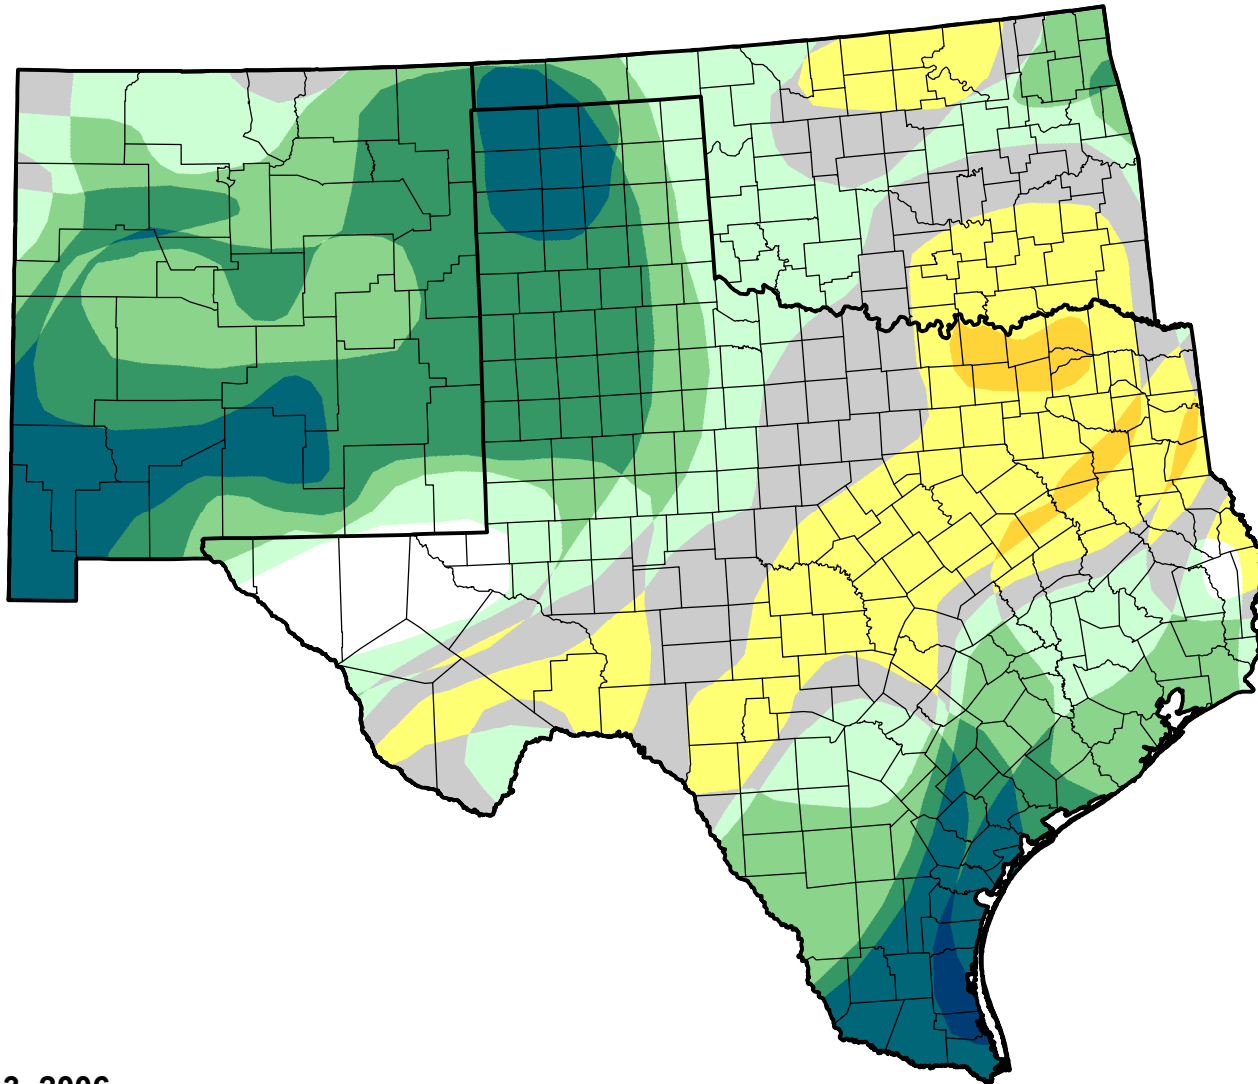

# U.S. Drought Monitor Class Change - Southern Plains RDEWS

26 Week

October 3, 2006  
compared to  
April 6, 2006

[droughtmonitor.unl.edu](http://droughtmonitor.unl.edu)

- 5 Class Degradation
- 4 Class Degradation
- 3 Class Degradation
- 2 Class Degradation
- 1 Class Degradation
- No Change
- 1 Class Improvement
- 2 Class Improvement
- 3 Class Improvement
- 4 Class Improvement
- 5 Class Improvement