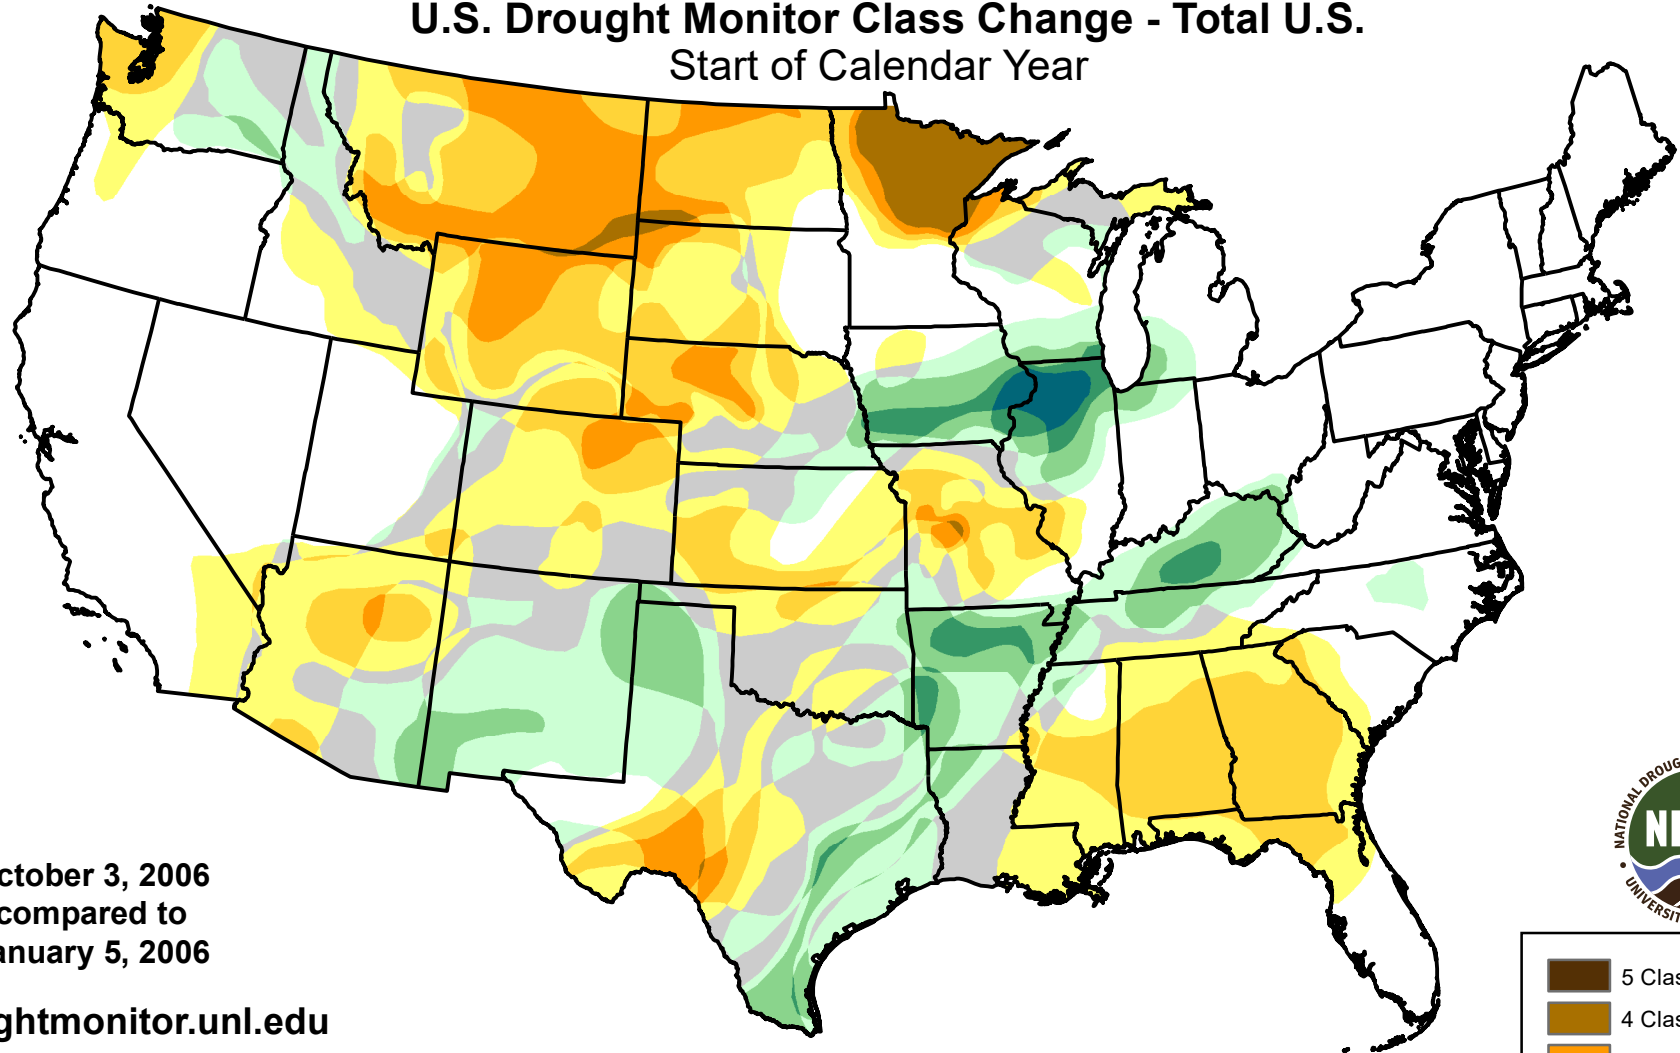

# U.S. Drought Monitor Class Change - Total U.S. Start of Calendar Year

October 3, 2006  
compared to  
January 5, 2006

[droughtmonitor.unl.edu](http://droughtmonitor.unl.edu)

- 5 Class Degradation
- 4 Class Degradation
- 3 Class Degradation
- 2 Class Degradation
- 1 Class Degradation
- No Change
- 1 Class Improvement
- 2 Class Improvement
- 3 Class Improvement
- 4 Class Improvement
- 5 Class Improvement