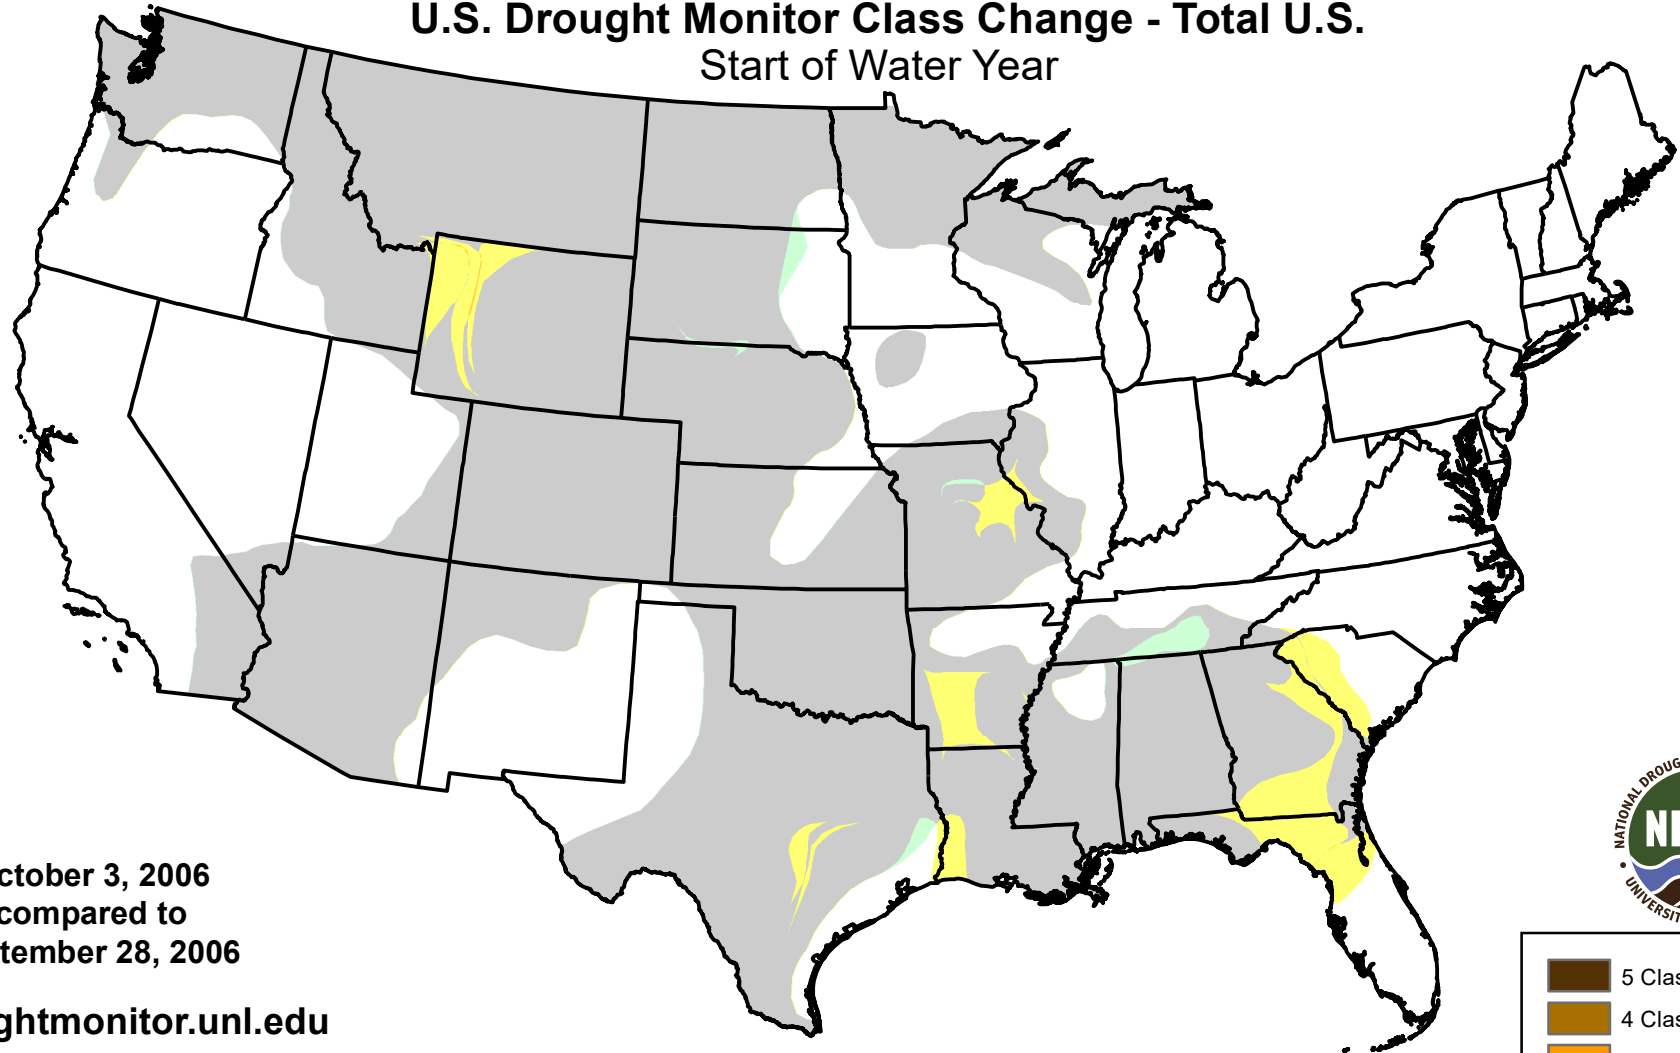

U.S. Drought Monitor Class Change - Total U.S. Start of Water Year

October 3, 2006
compared to
September 28, 2006

droughtmonitor.unl.edu

- 5 Class Degradation
- 4 Class Degradation
- 3 Class Degradation
- 2 Class Degradation
- 1 Class Degradation
- No Change
- 1 Class Improvement
- 2 Class Improvement
- 3 Class Improvement
- 4 Class Improvement
- 5 Class Improvement