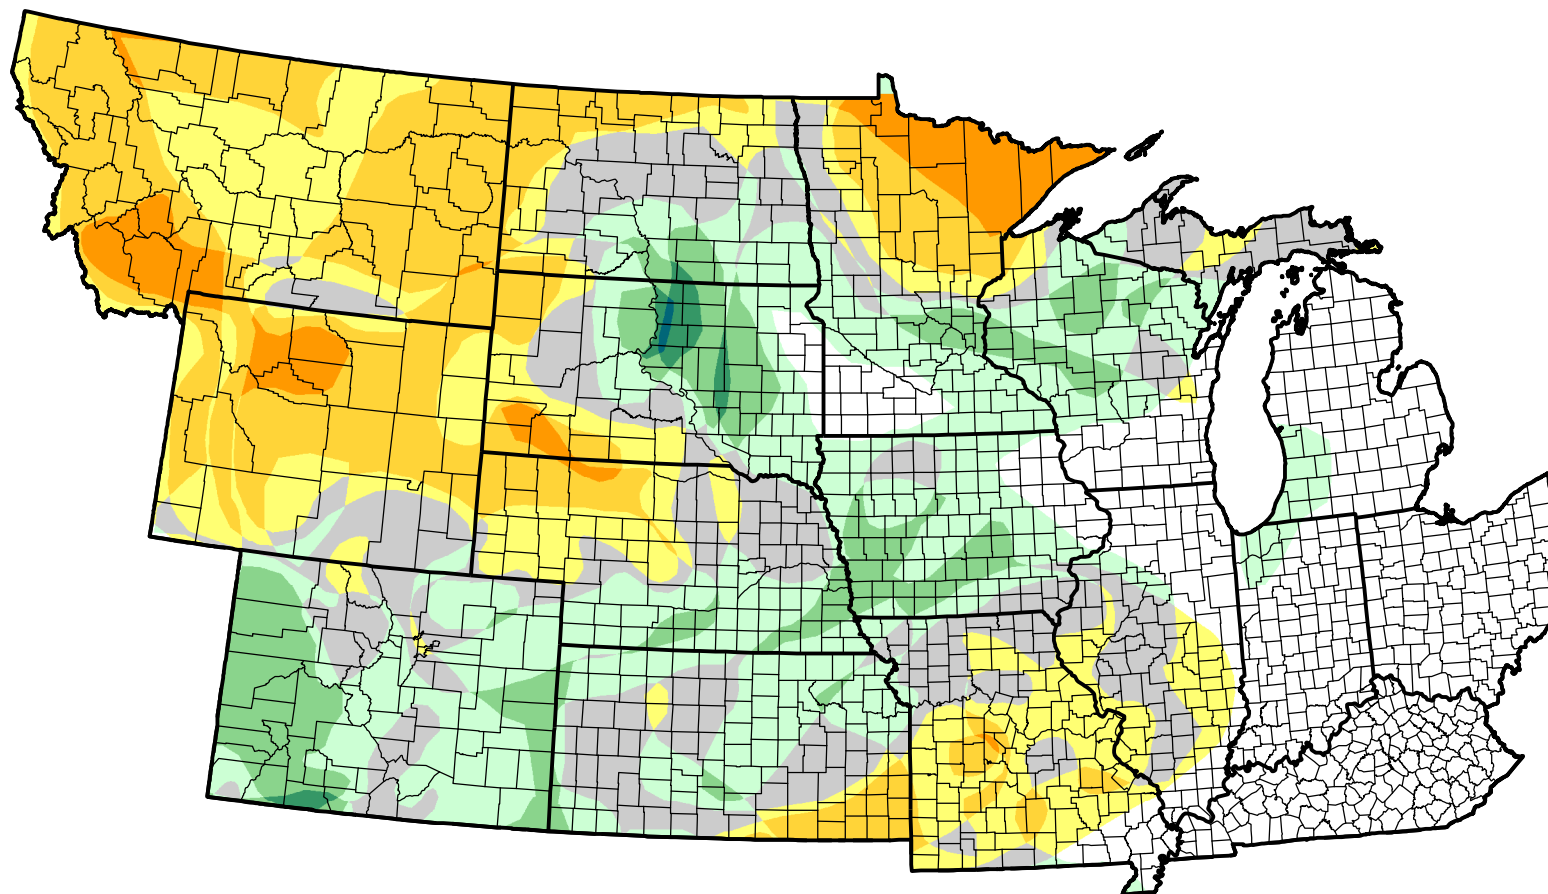

U.S. Drought Monitor Class Change - NWS Central 13 Week

October 10, 2006
compared to
July 13, 2006

droughtmonitor.unl.edu

-  5 Class Degradation
-  4 Class Degradation
-  3 Class Degradation
-  2 Class Degradation
-  1 Class Degradation
-  No Change
-  1 Class Improvement
-  2 Class Improvement
-  3 Class Improvement
-  4 Class Improvement
-  5 Class Improvement