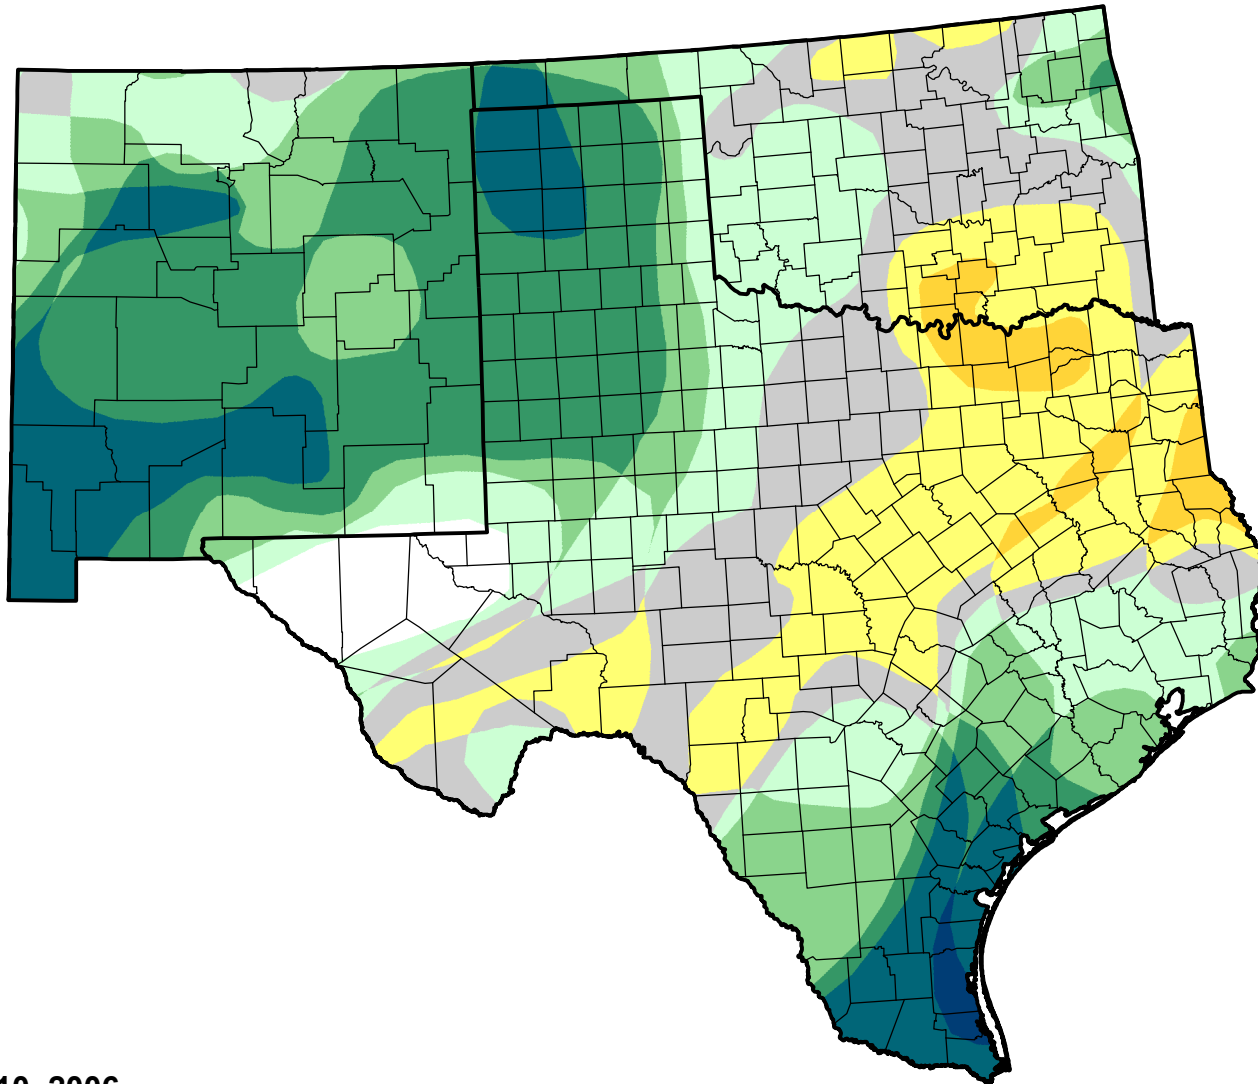

U.S. Drought Monitor Class Change - Southern Plains RDEWS

26 Week

October 10, 2006
compared to
April 13, 2006

droughtmonitor.unl.edu

-  5 Class Degradation
-  4 Class Degradation
-  3 Class Degradation
-  2 Class Degradation
-  1 Class Degradation
-  No Change
-  1 Class Improvement
-  2 Class Improvement
-  3 Class Improvement
-  4 Class Improvement
-  5 Class Improvement