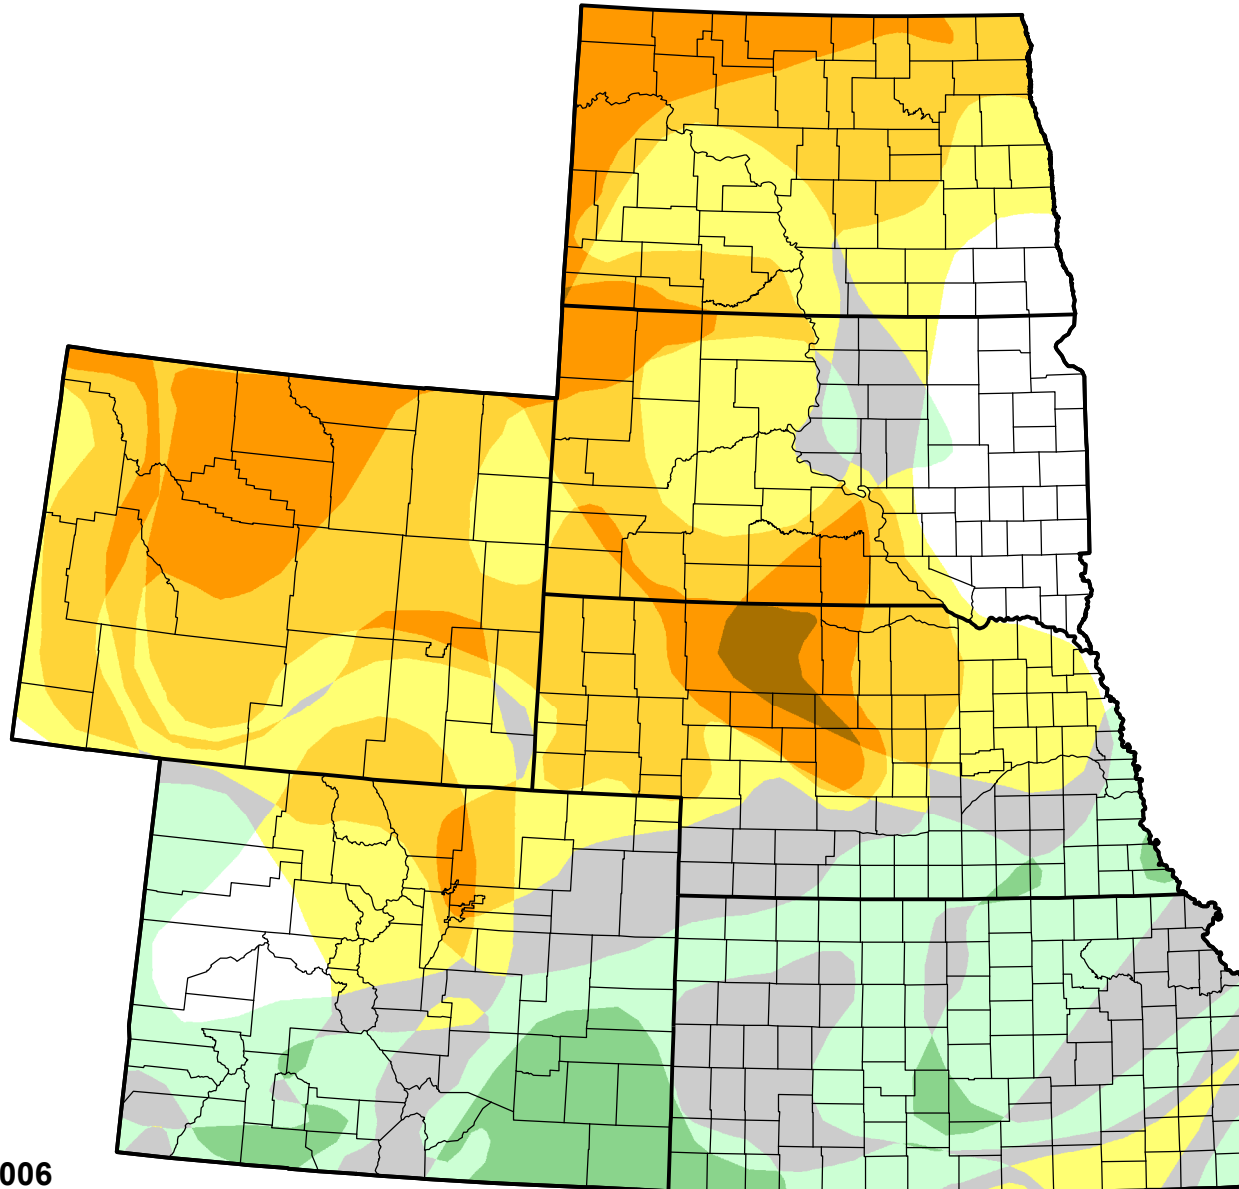

U.S. Drought Monitor Class Change - High Plains

26 Week

October 17, 2006
compared to
April 20, 2006

droughtmonitor.unl.edu

-  5 Class Degradation
-  4 Class Degradation
-  3 Class Degradation
-  2 Class Degradation
-  1 Class Degradation
-  No Change
-  1 Class Improvement
-  2 Class Improvement
-  3 Class Improvement
-  4 Class Improvement
-  5 Class Improvement