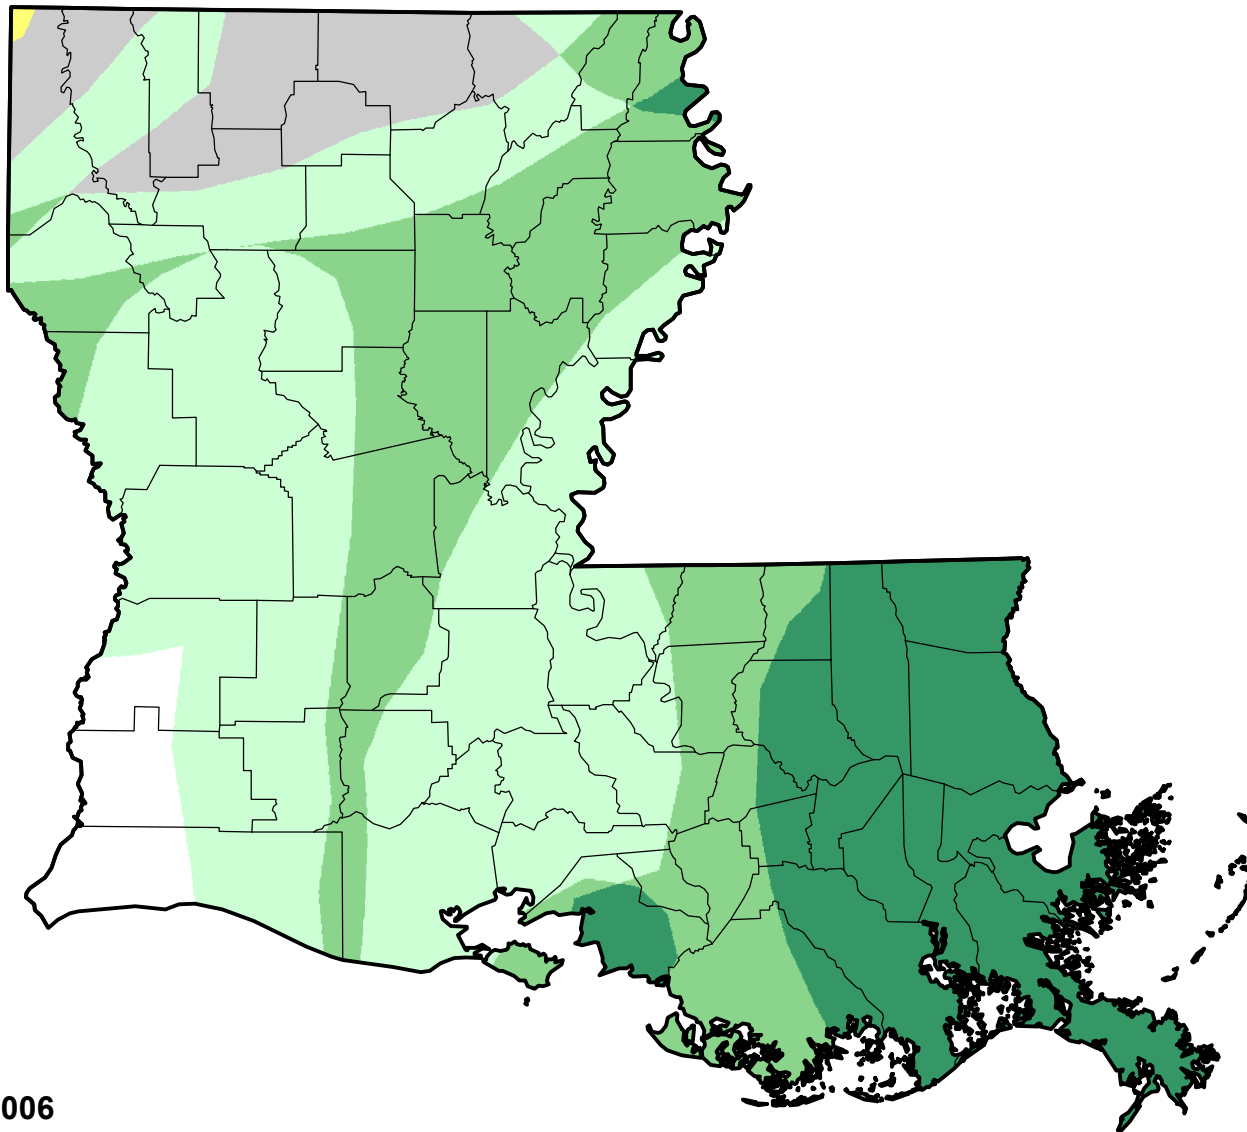

U.S. Drought Monitor Class Change - Louisiana

13 Week

October 17, 2006
compared to
July 20, 2006

droughtmonitor.unl.edu

-  5 Class Degradation
-  4 Class Degradation
-  3 Class Degradation
-  2 Class Degradation
-  1 Class Degradation
-  No Change
-  1 Class Improvement
-  2 Class Improvement
-  3 Class Improvement
-  4 Class Improvement
-  5 Class Improvement