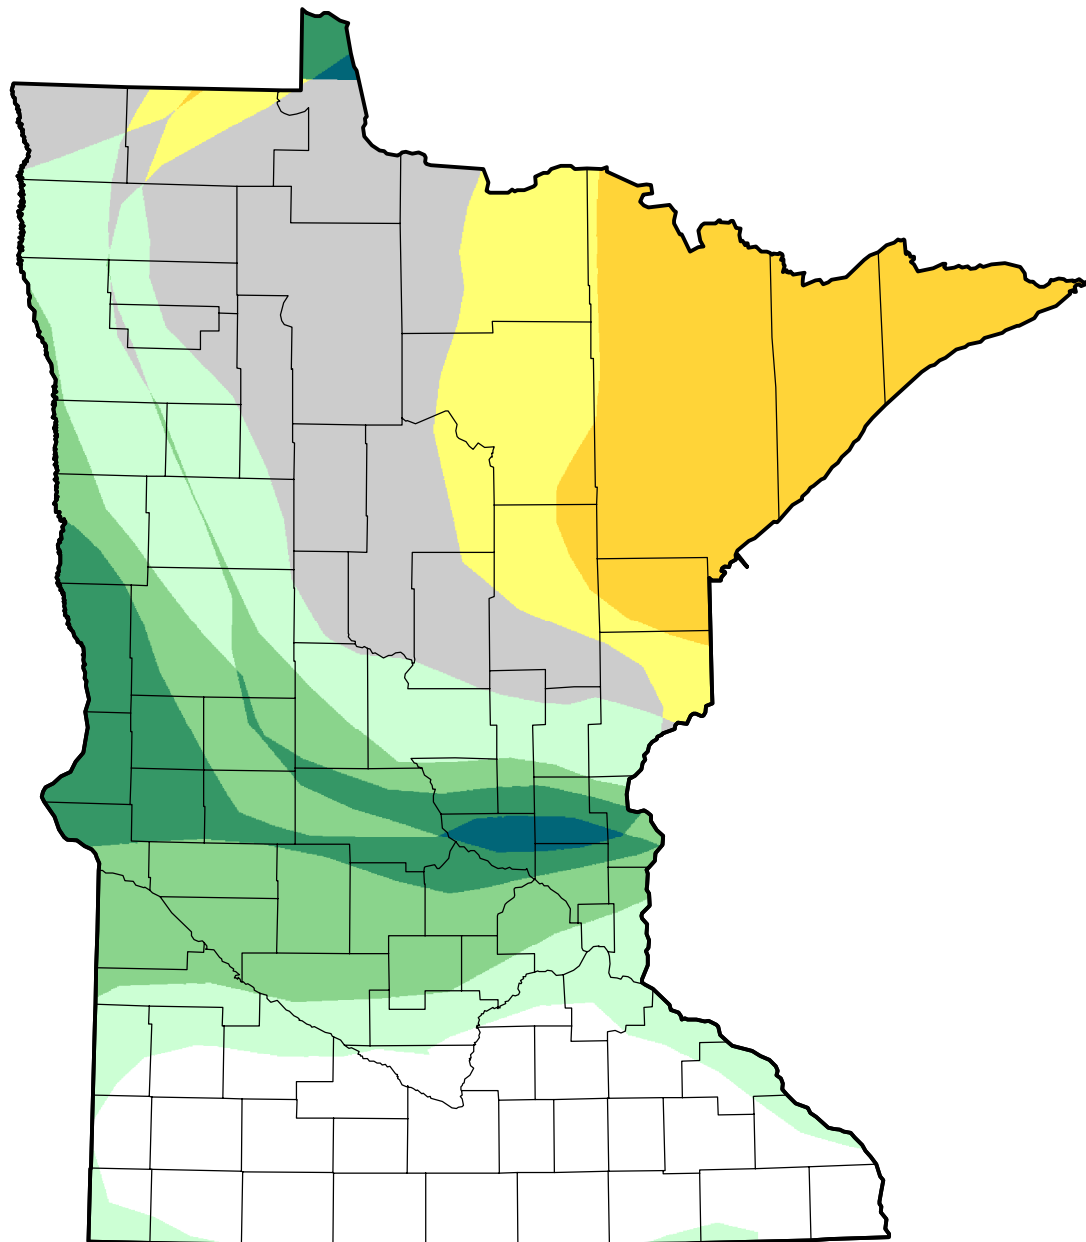

U.S. Drought Monitor Class Change - Minnesota

8 Week

October 17, 2006
compared to
August 24, 2006

droughtmonitor.unl.edu

- | | |
|---|---------------------|
|  | 5 Class Degradation |
|  | 4 Class Degradation |
|  | 3 Class Degradation |
|  | 2 Class Degradation |
|  | 1 Class Degradation |
|  | No Change |
|  | 1 Class Improvement |
|  | 2 Class Improvement |
|  | 3 Class Improvement |
|  | 4 Class Improvement |
|  | 5 Class Improvement |